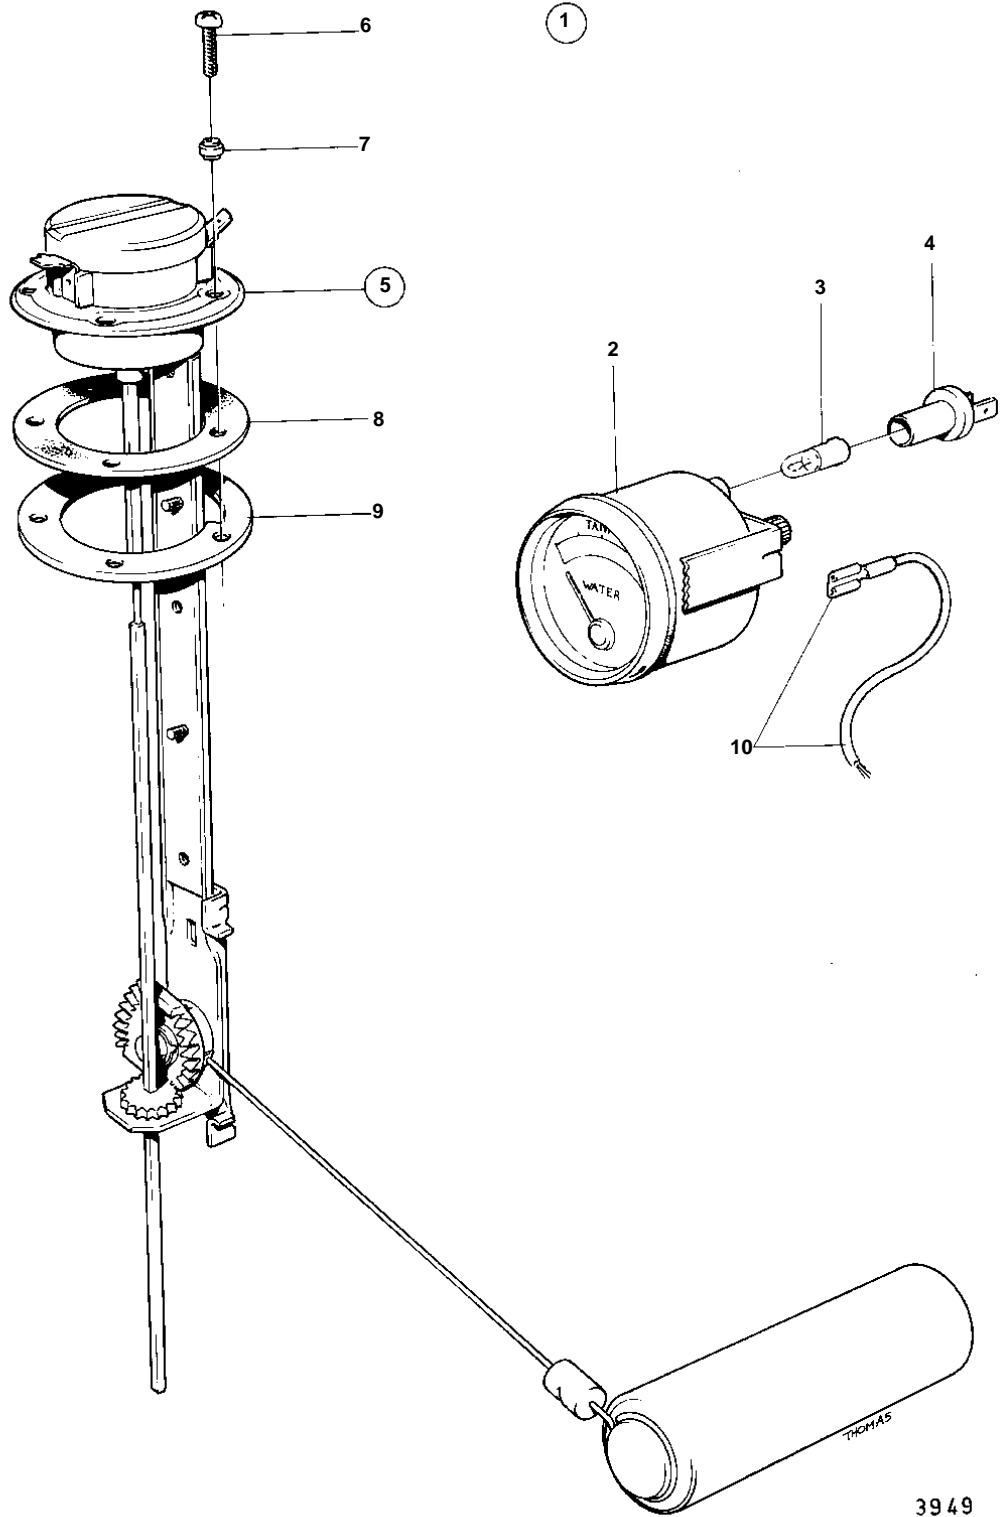

COMMON

COMMON

REF	PART NO.	QTY	DESCRIPTION	NOTES
1	834400	1	Tank gauge	CENTER DRILLED.
2	834380	1	· Tank gauge	
3	19923	1	· Bulb	
4	808175	1	· Bulb socket	
5	834389	1	· Sender	
6	956078	4	· · Screw	L = 16 MM
	956081	1	· · Screw	L = 25 MM
7	834481	5	· · Gasket	
8	89865	1	· · Gasket	
9	834480	1	· · Flange	
10		X	CABLES AND CABLE TERMINALS	SEE GROUP 3