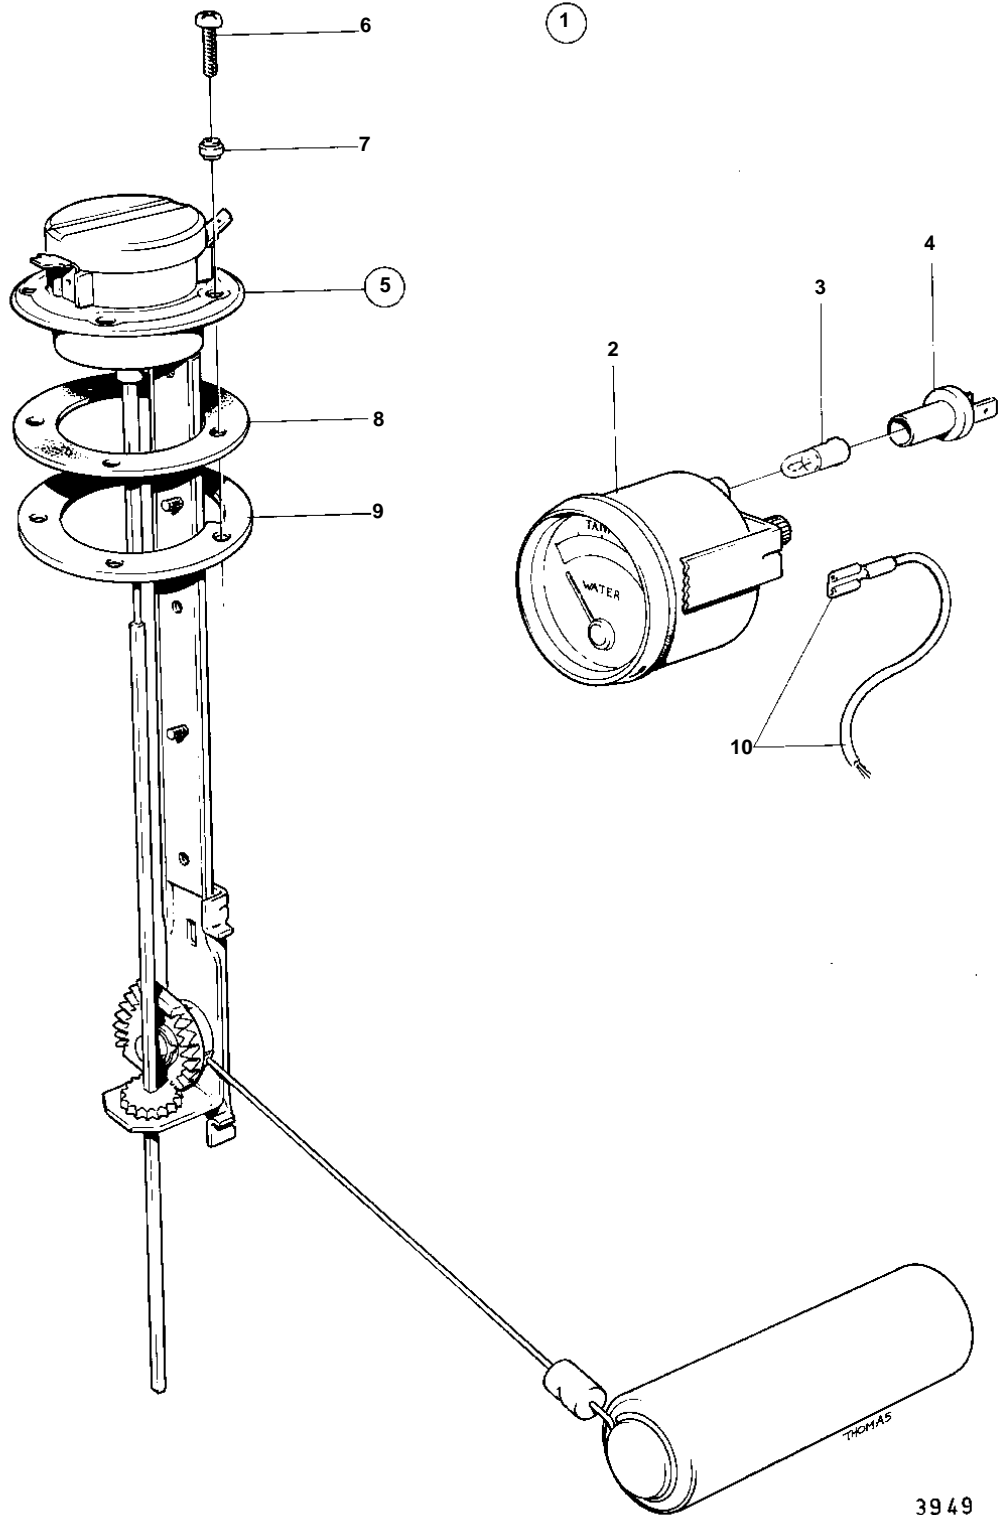

COMMON

3949

COMMON

REF	PART NO.	QTY	DESCRIPTION	NOTES
1	834399	1	Tank gauge	FOR SHAFT DIAM. 45MM.
2	834378	1	• Tank gauge	
3	19923	1	• Bulb	
4	808175	1	• Bulb socket	
5	837999	1	• Tank sensor	
6	956078	4	• • Screw	L = 16 MM
	956081	1	• • Screw	L = 25 MM
7	834481	5	• • Gasket	
8	89865	1	• • Gasket	
9	834480	1	• • Flange	
10		X	CABLES AND CABLE TERMINALS	SEE GROUP 3