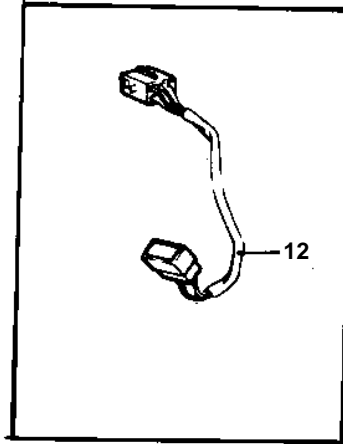

COMMON

7724

COMMON

REF	PART NO.	QTY	DESCRIPTION	NOTES
1	853067	1	Instrument panel	
2	828731	1	• Trimmer	
3	828739	1	• Control panel	
4	876040	1	• Relay kit	
5	828584	1	• Switch	
6	828586	1	• Button	
7	828743	1	• Button	
8	828742	1	• Switch	
9	828740	2	• Spacer washer	
10	828647	4	• Screw	
11		X	• CABLES AND TERMINALS	SEE GROUP 3
12	853052	X	Extension cable verl	L = 3000 MM
13	846853	X	Clutch	