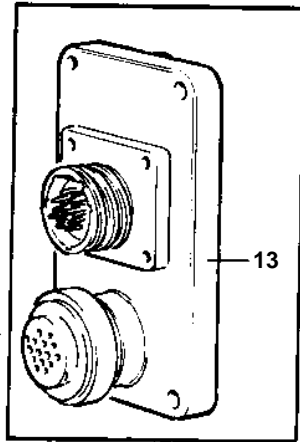

COMMON

7724

COMMON

REF	PART NO.	QTY	DESCRIPTION	NOTES
1	853067	1	Instrument panel	
2	828731	1	• Trimmer	
3	828739	1	• Control panel	
4	876040	1	• Relay kit	
5	828584	1	• Switch	
6	828586	1	• Button	
7	828743	1	• Button	
8	828742	1	• Switch	
9	828740	2	• Spacer washer	
10	828647	4	• Screw	
11		X	• CABLES AND TERMINALS	SEE GROUP 3
12	853052	X	Extension cable verl	L = 3000 MM
13	846853	X	Clutch	