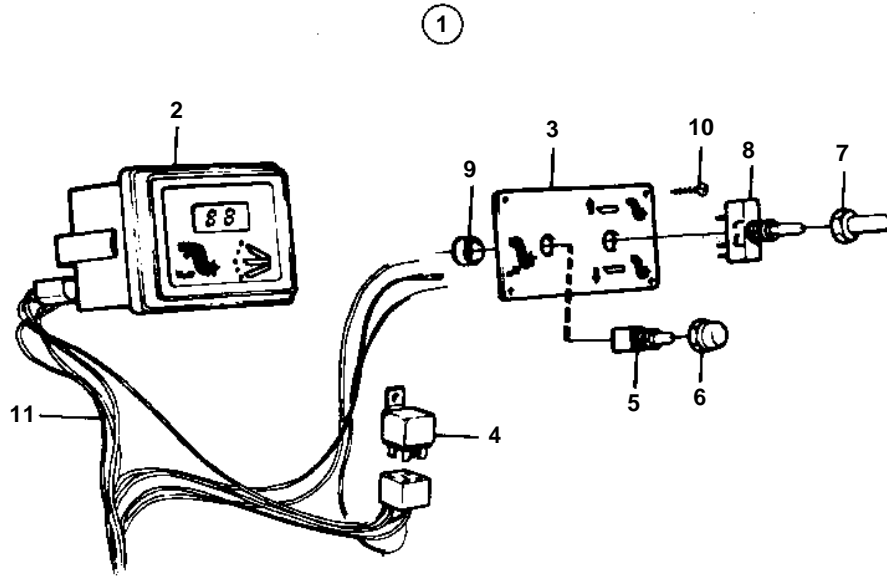

COMMON

7724

COMMON

REF	PART NO.	QTY	DESCRIPTION	NOTES
1	853067	1	Instrument panel	
2	828731	1	• Trimmer	
3	828739	1	• Control panel	
4	876040	1	• Relay kit	
5	828584	1	• Switch	
6	828586	1	• Button	
7	828743	1	• Button	
8	828742	1	• Switch	
9	828740	2	• Spacer washer	
10	828647	4	• Screw	
11		X	• CABLES AND TERMINALS	SEE GROUP 3
12	853052	X	Extension cable verl	L = 3000 MM
13	846853	X	Clutch	