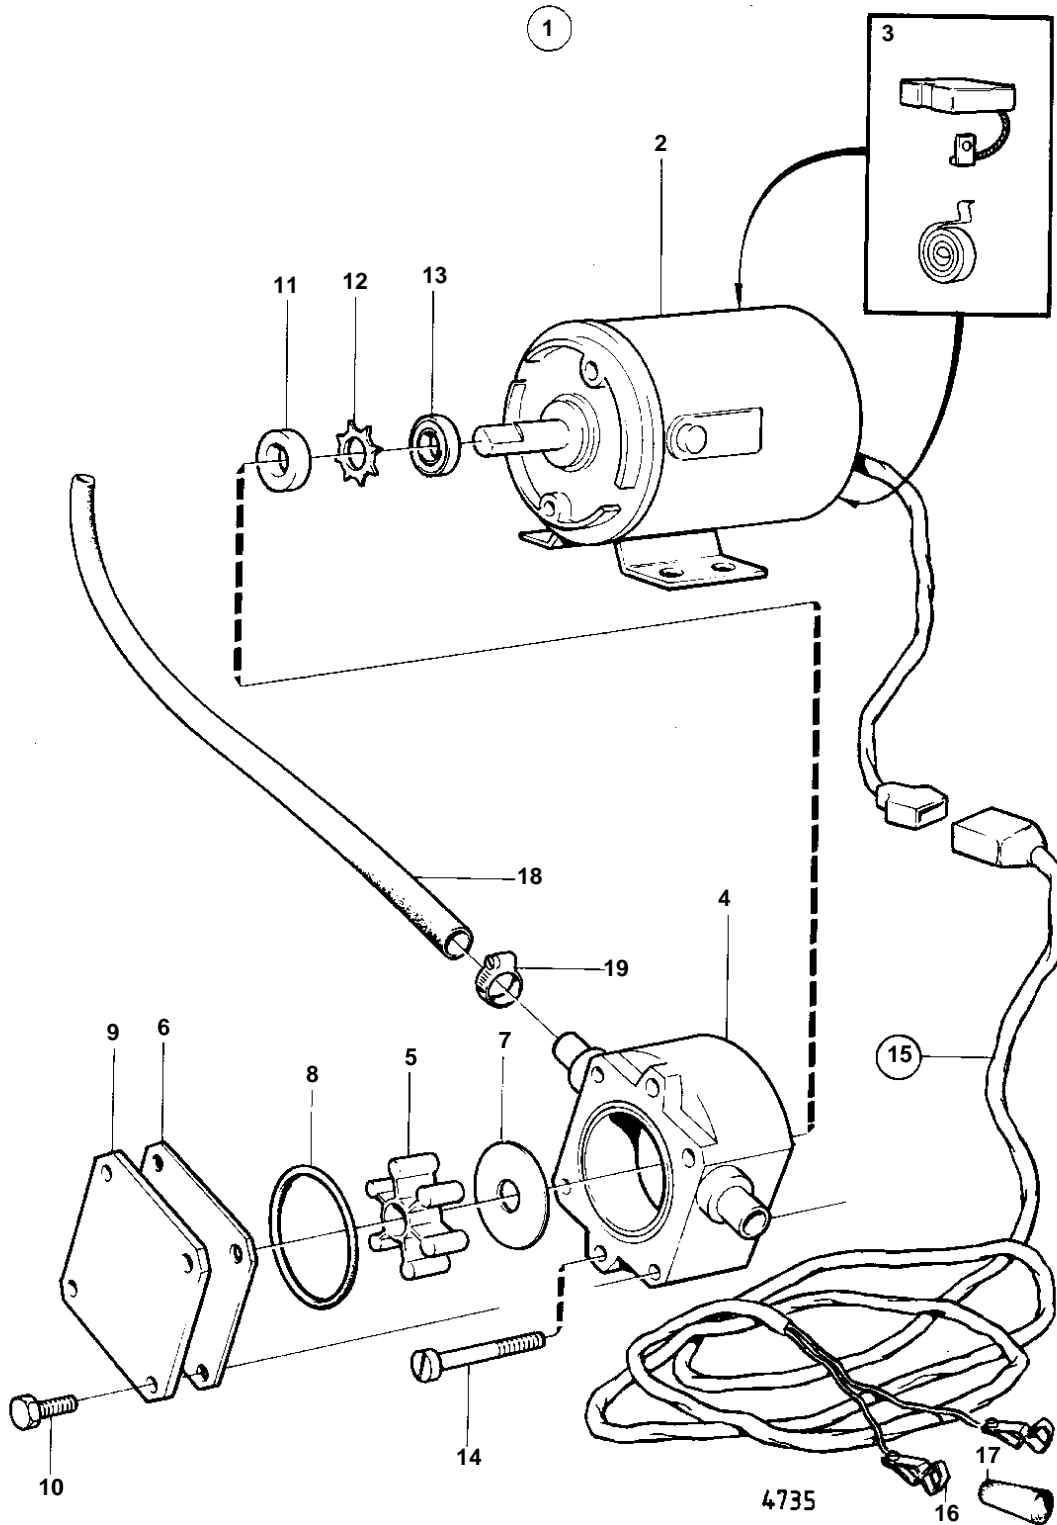

## COMMON

REF	PART NO.	QTY	DESCRIPTION	NOTES
1	843114	1	Oil bilge pump	12V
2		1	EL MOTOR	12V
3	844014	2	Carbon brush set	
4	844015	1	Housing	
5		1	IMPELLER	IK
6	844017	1	Wear washer	
7	844016	1	Wear washer	
8		1	O-RING	IK
9	844018	1	Cover	
10	844021	4	Screw	
11		1	SEAL RING	IK
12		1	LOCK WASHER	IK
13	844019	1	Oil deflector ring	
14	844020	2	Screw	
15	843113	1	· Cable trunk	
16		1	· · BATTERY TERMINAL	+ . REPLACED BY 1EA 844280,1EA 844278
		1	· · BATTERY TERMINAL	- . REPLACED BY 1EA 844280,1EA 844279
	844280	2	· · Cable terminal	LATE TYPE
17	844279	1	· · Isolation	LATE TYPE BLACK
	844278	1	· · Isolation	LATE TYPE RED
18	943700	X		L = 3000 MM
19	943471	3	· Hose clamp	
	844022	1	Impeller kit	