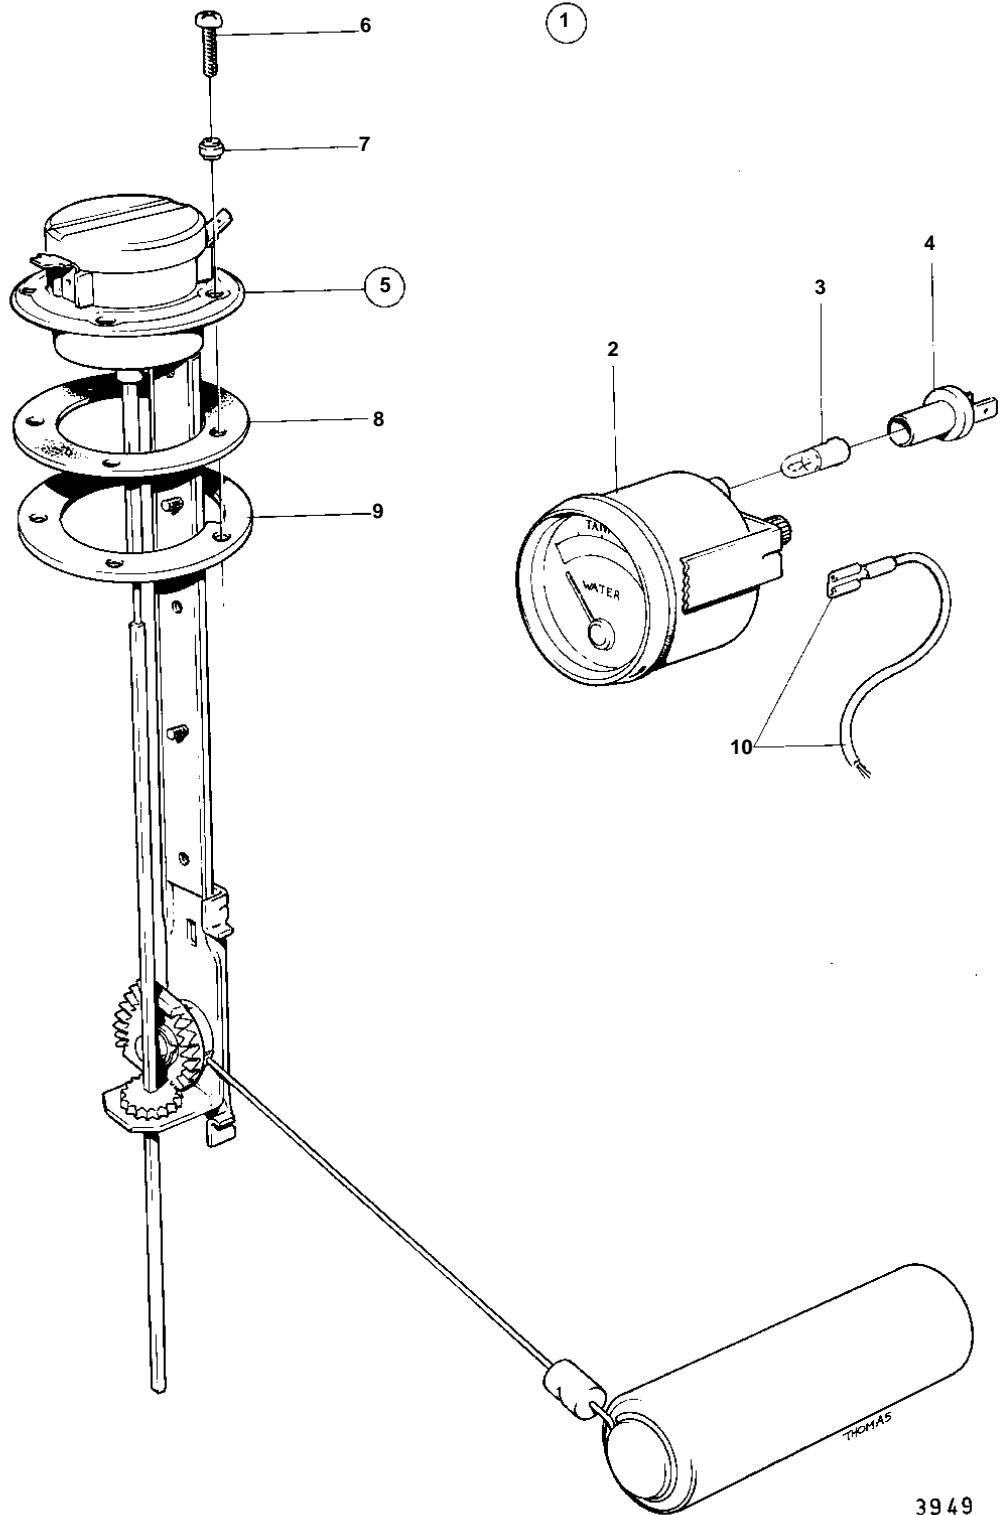

COMMON

3949

COMMON

REF	PART NO.	QTY	DESCRIPTION	NOTES
1	834400	1	Tank gauge	CENTER DRILLED.
2	834380	1	· Tank gauge	
3	19923	1	· Bulb	
4	808175	1	· Bulb socket	
5	834389	1	· Sender	
6	956078	4	· · Screw	L = 16 MM
	956081	1	· · Screw	L = 25 MM
7	834481	5	· · Gasket	
8	89865	1	· · Gasket	
9	834480	1	· · Flange	
10		X	CABLES AND CABLE TERMINALS	SEE GROUP 3