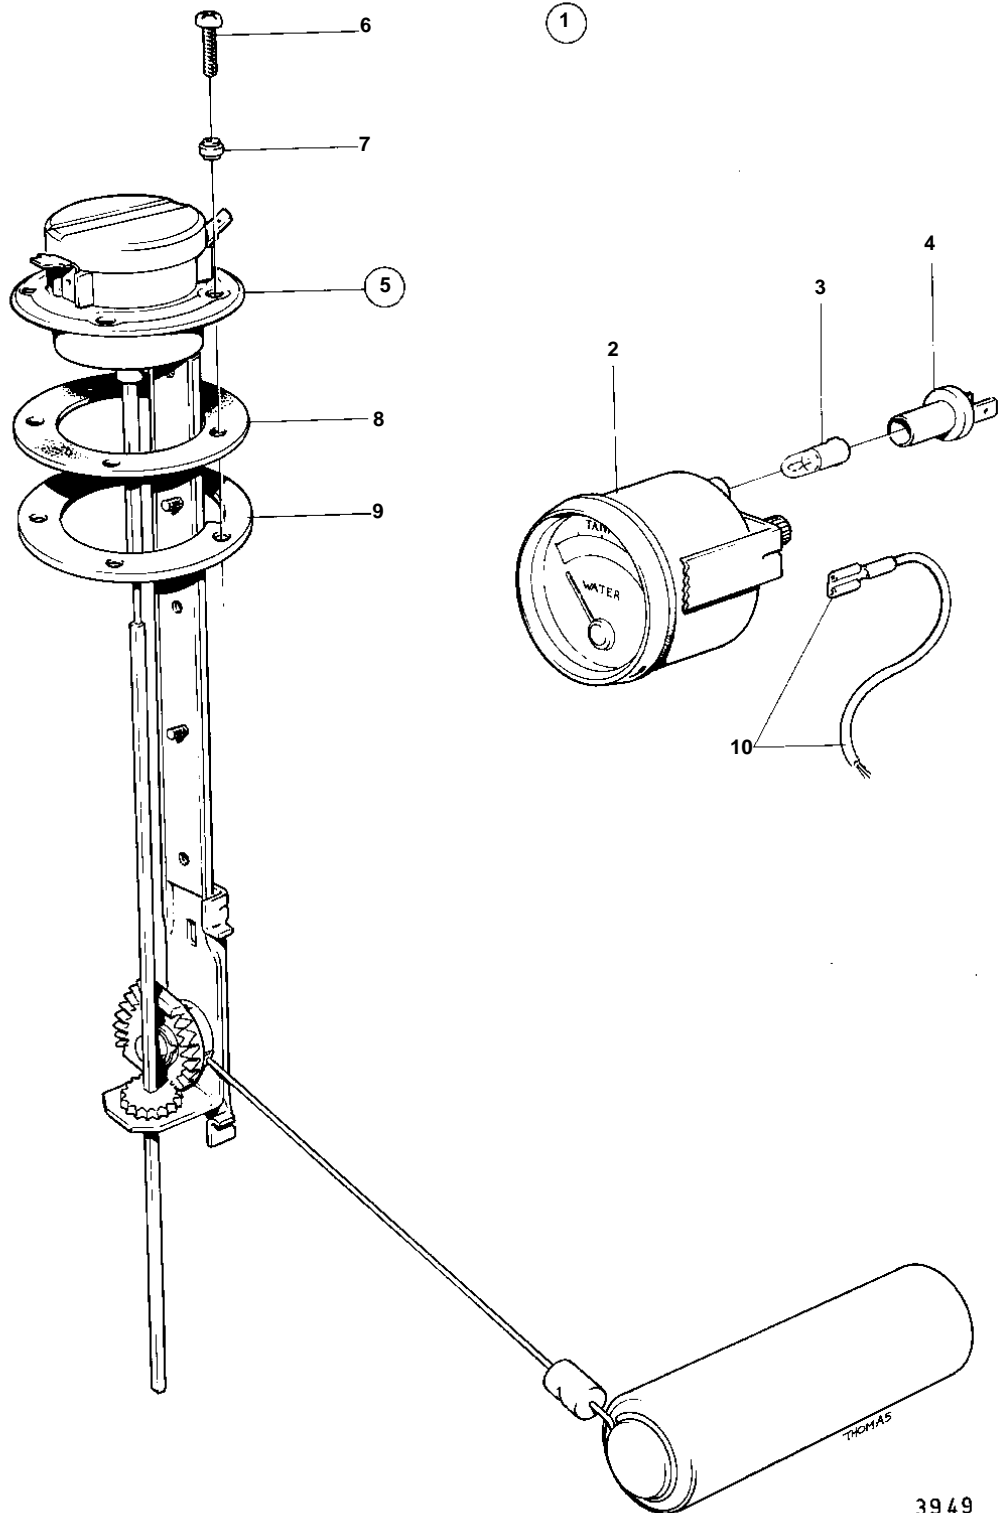

COMMON

3949

COMMON

REF	PART NO.	QTY	DESCRIPTION	NOTES
1	834399	1	Tank gauge	FOR SHAFT DIAM. 45MM.
2	834378	1	· Tank gauge	
3	19923	1	· Bulb	
4	808175	1	· Bulb socket	
5	837999	1	· Tank sensor	
6	956078	4	· · Screw	L = 16 MM
	956081	1	· · Screw	L = 25 MM
7	834481	5	· · Gasket	
8	89865	1	· · Gasket	
9	834480	1	· · Flange	
10		X	CABLES AND CABLE TERMINALS	SEE GROUP 3