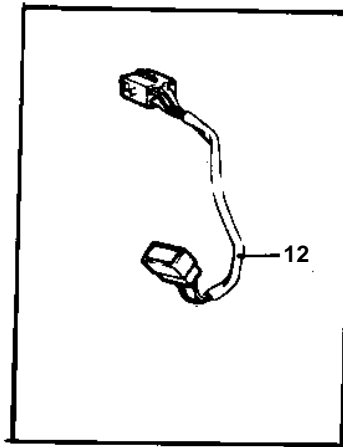

COMMON

7724

COMMON

REF	PART NO.	QTY	DESCRIPTION	NOTES
1	853067	1	Instrument panel	
2	828731	1	• Trimmer	
3	828739	1	• Control panel	
4	876040	1	• Relay kit	
5	828584	1	• Switch	
6	828586	1	• Button	
7	828743	1	• Button	
8	828742	1	• Switch	
9	828740	2	• Spacer washer	
10	828647	4	• Screw	
11		X	• CABLES AND TERMINALS	SEE GROUP 3
12	853052	X	Extension cable verl	L = 3000 MM
13	846853	X	Clutch	