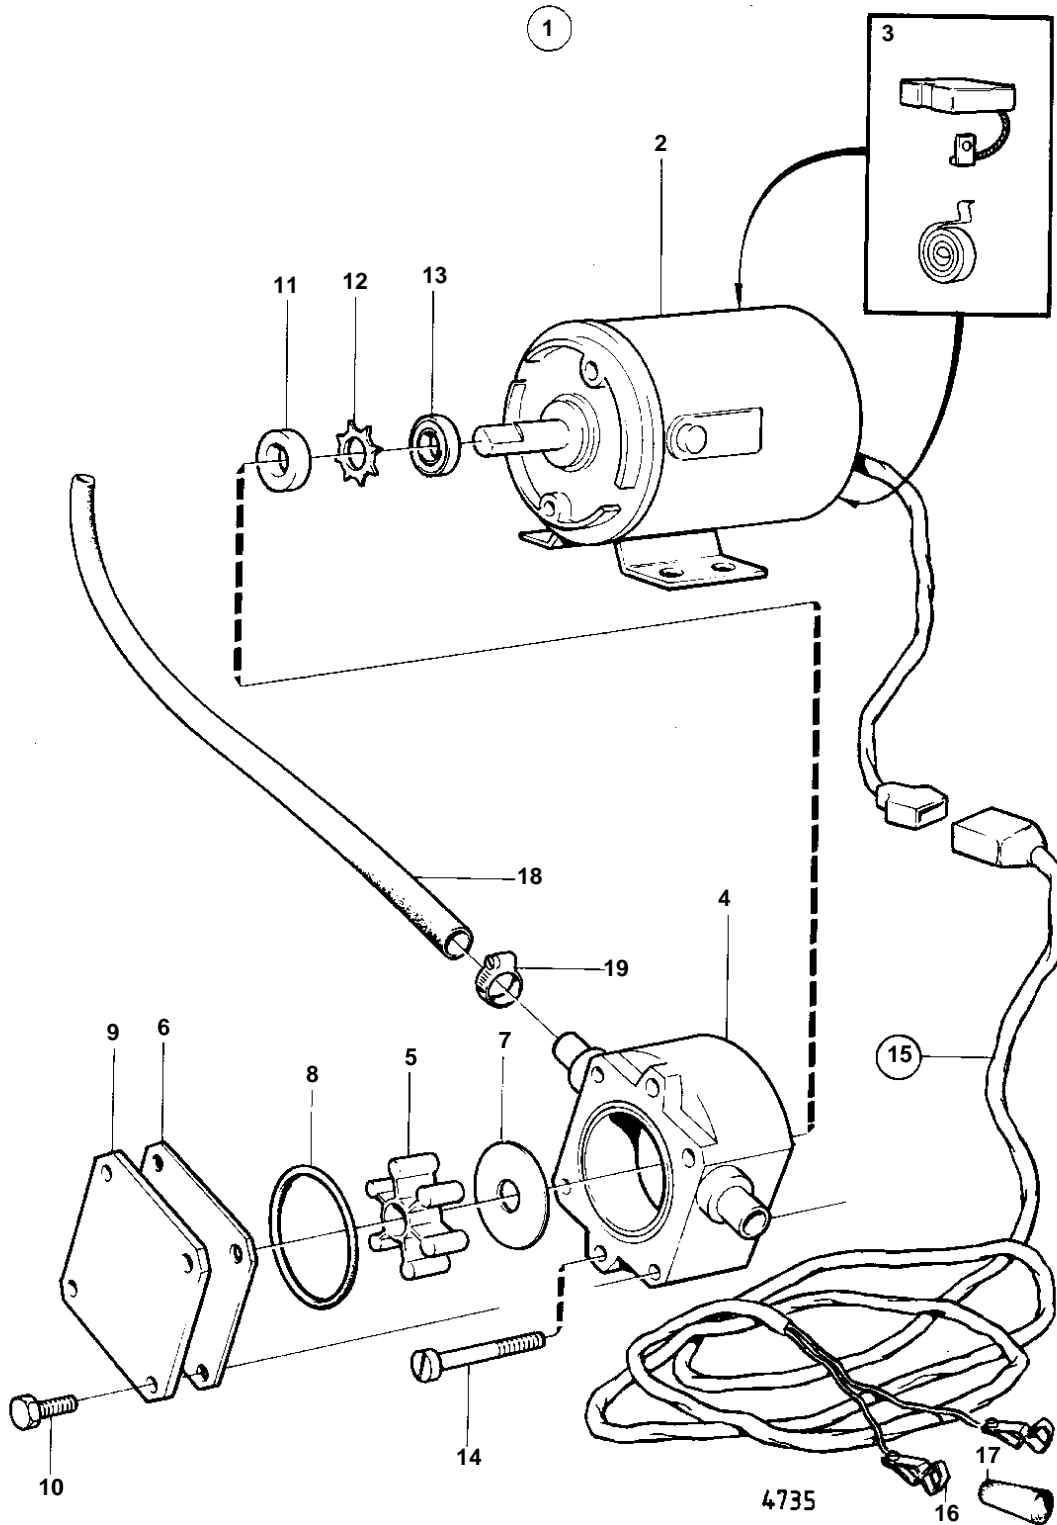

COMMON

COMMON

REF	PART NO.	QTY	DESCRIPTION		NOTES
1	843114	1	Oil bilge pump		12V
2		1	EL MOTOR		12V
3	844014	2	Carbon brush set		
4	844015	1	Housing		
5		1	IMPELLER	IK	
6	844017	1	Wear washer		
7	844016	1	Wear washer		
8		1	O-RING	IK	
9	844018	1	Cover		
10	844021	4	Screw		
11		1	SEAL RING	IK	
12		1	LOCK WASHER	IK	
13	844019	1	Oil deflector ring		
14	844020	2	Screw		
15	843113	1	· Cable trunk		
16		1	· · BATTERY TERMINAL		+ . REPLACED BY 1EA 844280,1EA 844278
		1	· · BATTERY TERMINAL		- . REPLACED BY 1EA 844280,1EA 844279
	844280	2	· · Cable terminal		LATE TYPE
17	844279	1	· · Isolation		LATE TYPE BLACK
	844278	1	· · Isolation		LATE TYPE RED
18	943700	X			L = 3000 MM
19	943471	3	· Hose clamp		
	844022	1	Impeller kit		