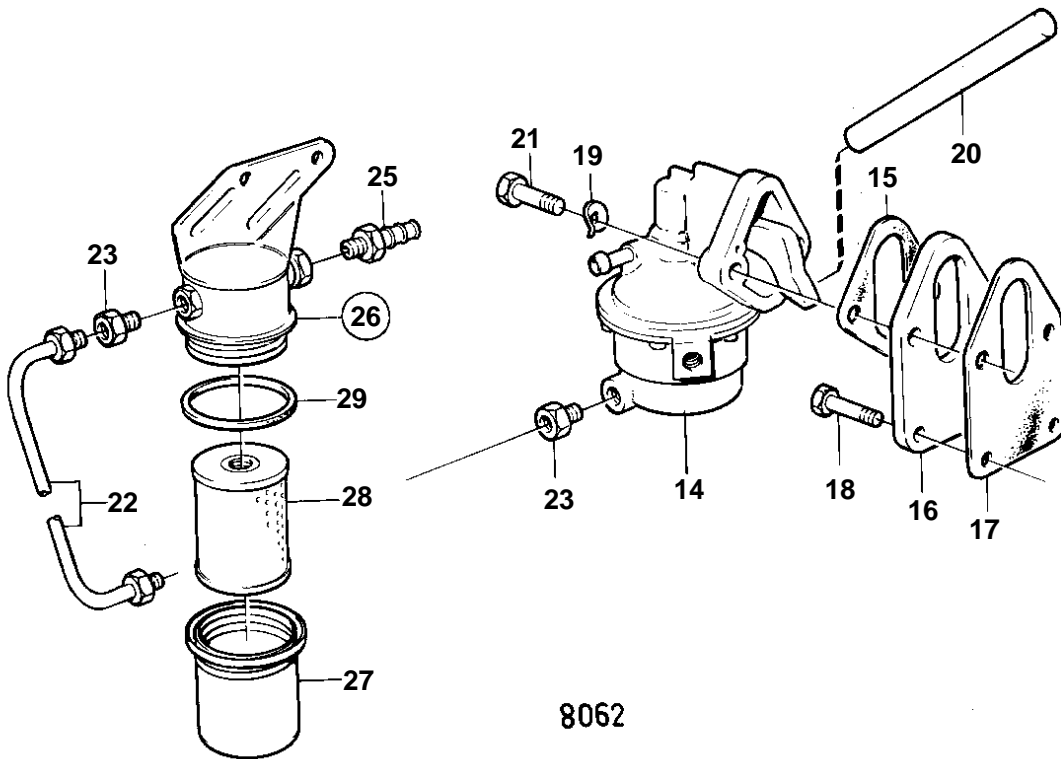

AQ260B

8062

AQ260B

REF	PART NO.	QTY	DESCRIPTION	SEE SEC.	NOTES
1	841047	1	Carburetor		
				02C-0250	
2	841597	1	Flame trap		
3	834795	1	Stud		
4	950352	1	Lock nut		
5	941906	1	Spring washer		
6	940159	2	Screw		L = 32 MM
	955532	2	Screw		L = 95 MM
7	941907	4	Spring washer		
8	826479	1	Gasket	IK	SEE GROUP 2B
9	952075	1	Plug		
10	835415	2	Sleeve		
11	841546	2	Hose attachment		
12	941995	X	Rubber hose		L = 2X300 MM
13	841356	1	Tube		
14	826493	1	Fuel pump, FUEL PUMP COMPONENTS		
15	818668	1	Gasket	IK	
16	835333	1	Flange		
17	835087	1	Gasket	IK	
18	841426	2	Screw		
19	942336	2	Spring washer		
20	835422	1	Push rod		
21	940162	2	Screw		
22	841358	1	Tube		
23	180303	3	Nipple		
24	941149	X	Plastic hose		L = 700 MM
25	834781	1	Nipple		
26	834717	1	Fuel filter		
27		1	· COVER		
28	841162	1	· Filter		
29	841030	1	· · Gasket		