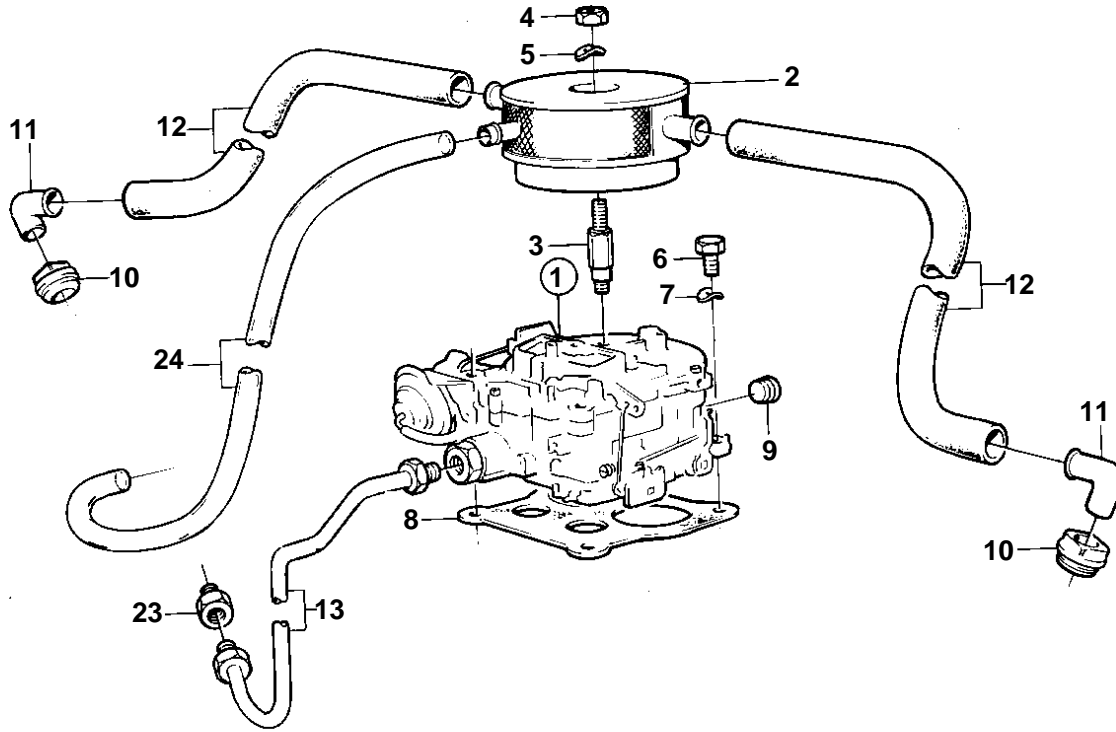

AQ260B

8062

AQ260B

REF	PART NO.	QTY	DESCRIPTION	SEE SEC.	NOTES
1	841047	1	Carburetor		
				02C-0250	
2	841597	1	Flame trap		
3	834795	1	Stud		
4	950352	1	Lock nut		
5	941906	1	Spring washer		
6	940159	2	Screw		L = 32 MM
	955532	2	Screw		L = 95 MM
7	941907	4	Spring washer		
8	826479	1	Gasket	IK	SEE GROUP 2B
9	952075	1	Plug		
10	835415	2	Sleeve		
11	841546	2	Hose attachment		
12	941995	X	Rubber hose		L = 2X300 MM
13	841356	1	Tube		
14	826493	1	Fuel pump, FUEL PUMP COMPONENTS		
15	818668	1	Gasket	IK	
16	835333	1	Flange		
17	835087	1	Gasket	IK	
18	841426	2	Screw		
19	942336	2	Spring washer		
20	835422	1	Push rod		
21	940162	2	Screw		
22	841358	1	Tube		
23	180303	3	Nipple		
24	941149	X	Plastic hose		L = 700 MM
25	834781	1	Nipple		
26	834717	1	Fuel filter		
27		1	· COVER		
28	841162	1	· Filter		
29	841030	1	· · Gasket		