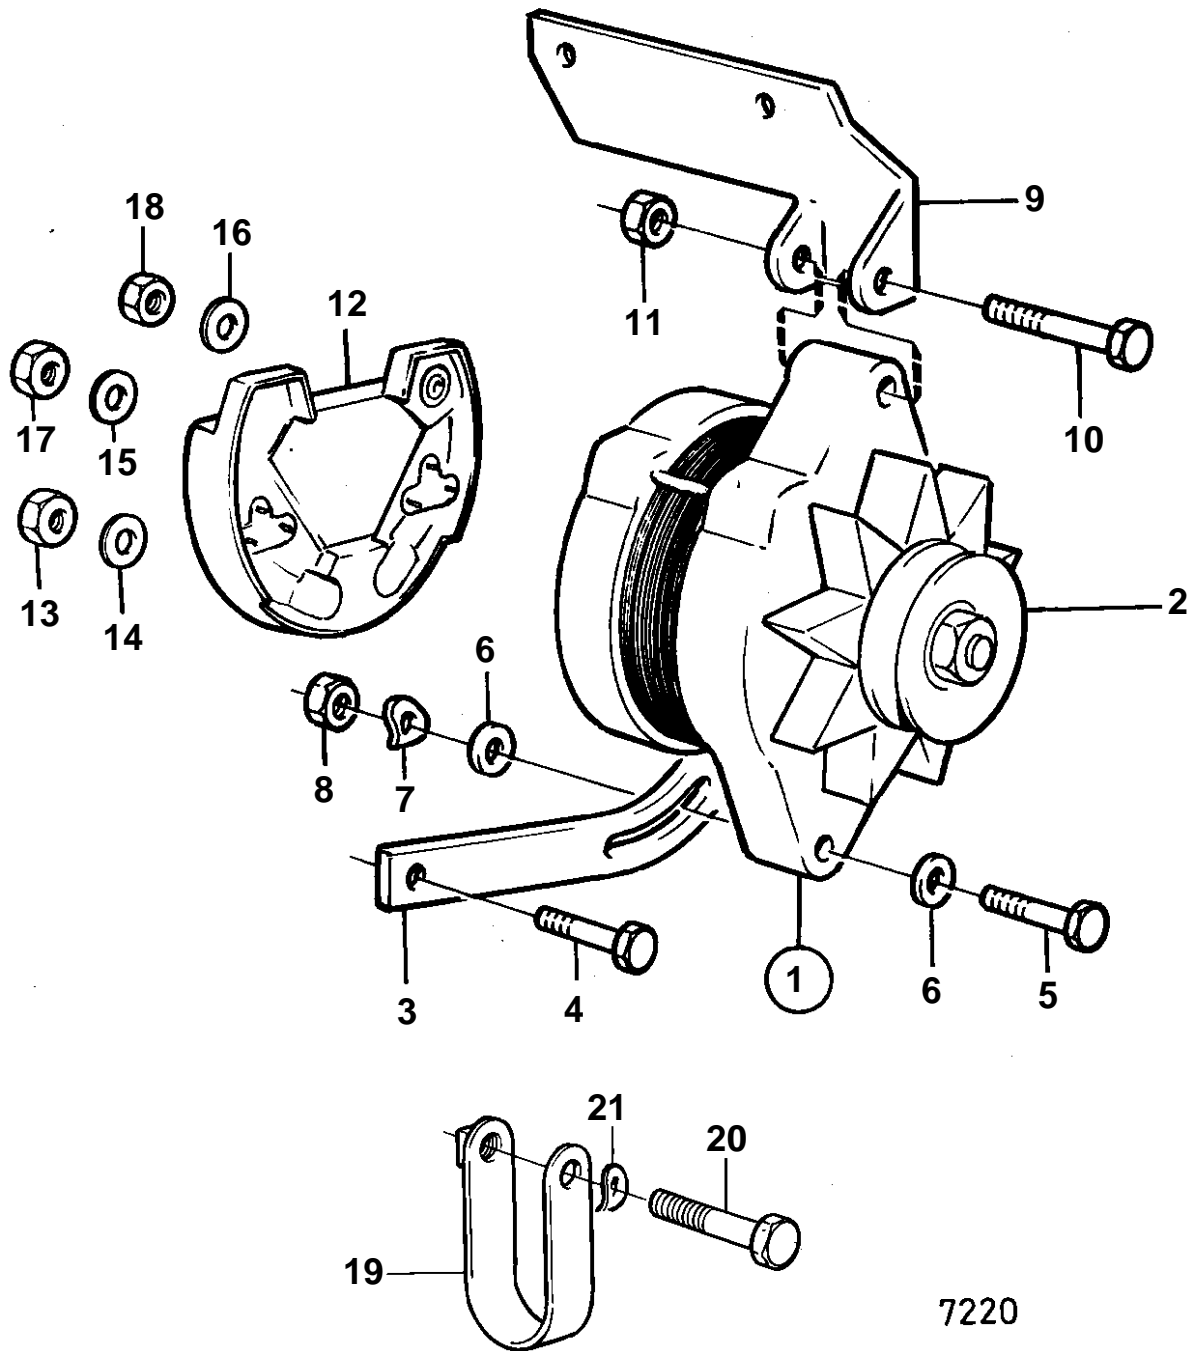

BB260B

7220

**BB260B**

REF	PART NO.	QTY	DESCRIPTION	SEE SEC.	NOTES
1	841765	1	Alternator		50A, REPL BY 858838
				030-0275	
2	841813	1	Pulley		
3	835352	1	Tensioner		
4	955534	1	Screw		
9	835913	1	Bracket		
10	955700	1	Screw		
11	950375	1	Nut		
12	840638	1	Charge distributor	030-0275	
13	955781	2	· Nut		
14	941906	2	· Spring washer		
15	941906	1	Spring washer		
16	941905	1	Spring washer		
17	955781	1	Nut		+
18	955780	1	Nut		-
19	466735	1	Tensioning eyelet		
20	955298	1	Screw		
21	941907	1	Spring washer		