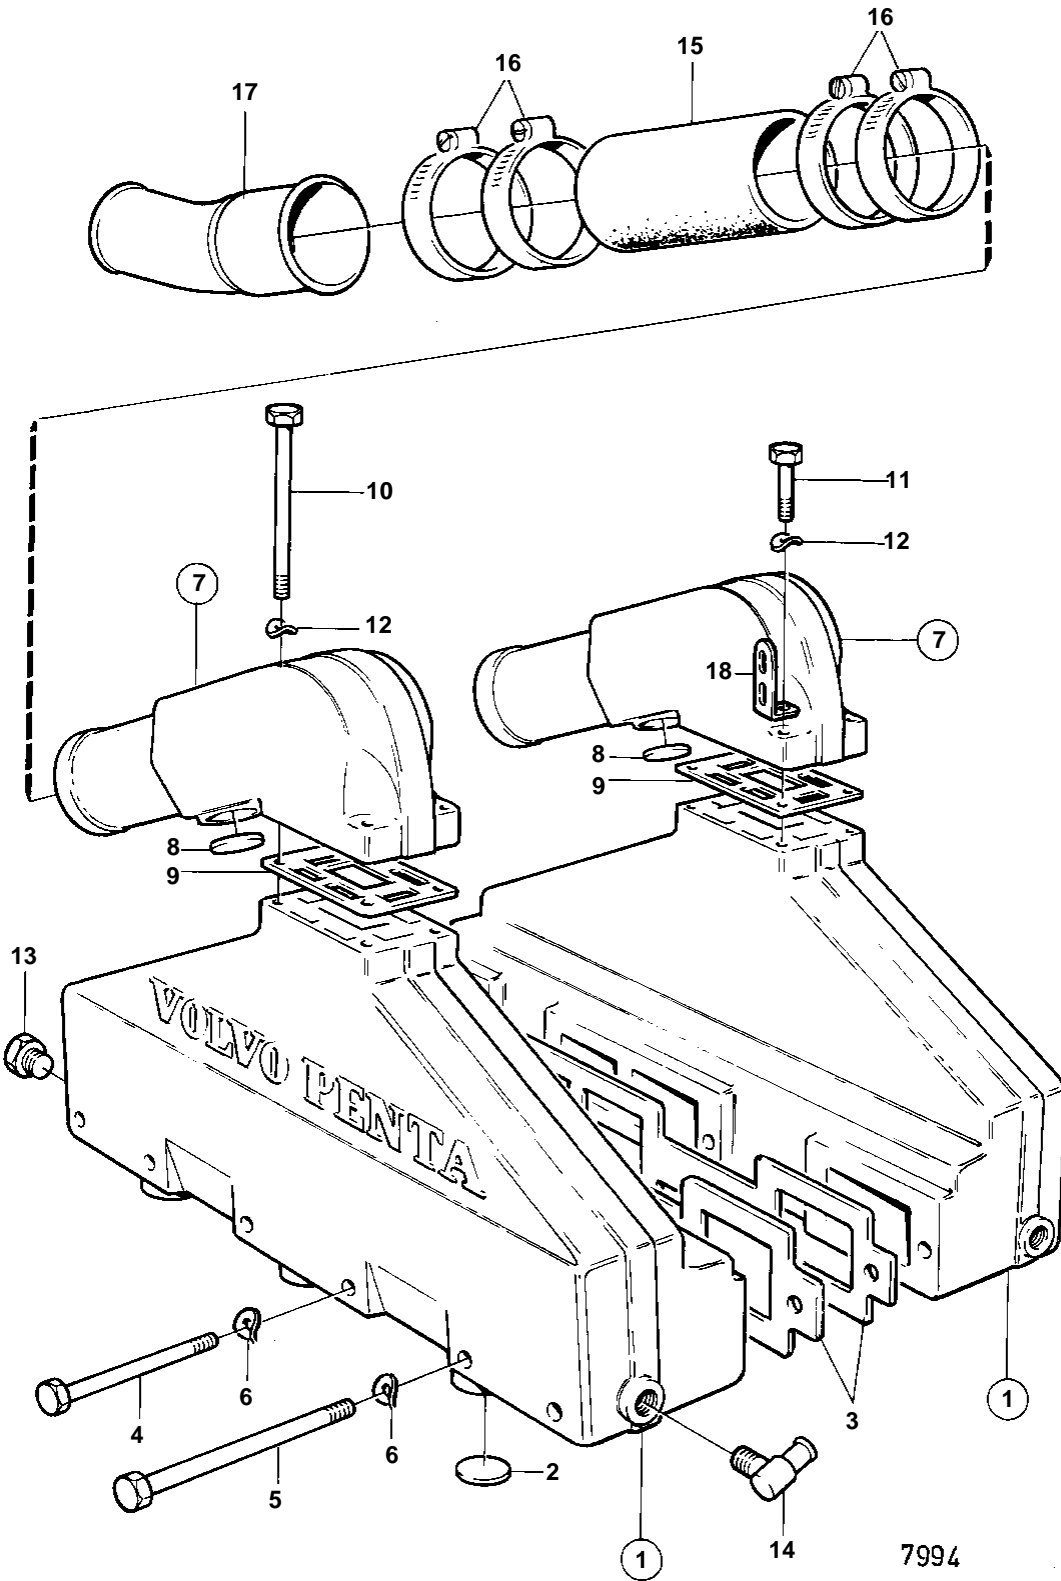

BB260A, BB260AV, BB260B

BB260A, BB260AV, BB260B

| REF | PART NO. | QTY | DESCRIPTION | SEE SEC. | NOTES |
|-----|----------|-----|---------------|----------|--|
| 1 | 835804 | 2 | Exhaust pipe | | |
| 2 | 192211 | 6 | · Plug | | |
| 3 | 835966 | 2 | Gasket | IK | |
| 4 | 942268 | 10 | Screw | | |
| 5 | 942547 | 2 | Screw | | |
| 6 | 942336 | 12 | Spring washer | | |
| 7 | 826460 | 2 | Exhaust riser | | REPLACED BY 1EA 855384, 2EA 940136 SCREW AND 2EA 948828 SCREW. |
| | 855384 | 2 | Riser | | |
| 8 | 192211 | 2 | · Plug | | |
| 9 | 835908 | 2 | Gasket | IK | |
| 10 | 959794 | 4 | Screw | | |
| 11 | 940186 | 4 | Screw | | |
| 12 | 941907 | 8 | Spring washer | | |
| 13 | 192154 | 2 | Plug | | |
| 14 | 961610 | 2 | Hose nipple | 02B-0175 | |
| 15 | 834751 | 2 | Hose | | L = 2X160 MM |
| 16 | 853012 | 8 | Hose clamp | | |
| 17 | 841322 | 2 | Exhaust riser | | |
| 18 | 965552 | 1 | Bracket | | |