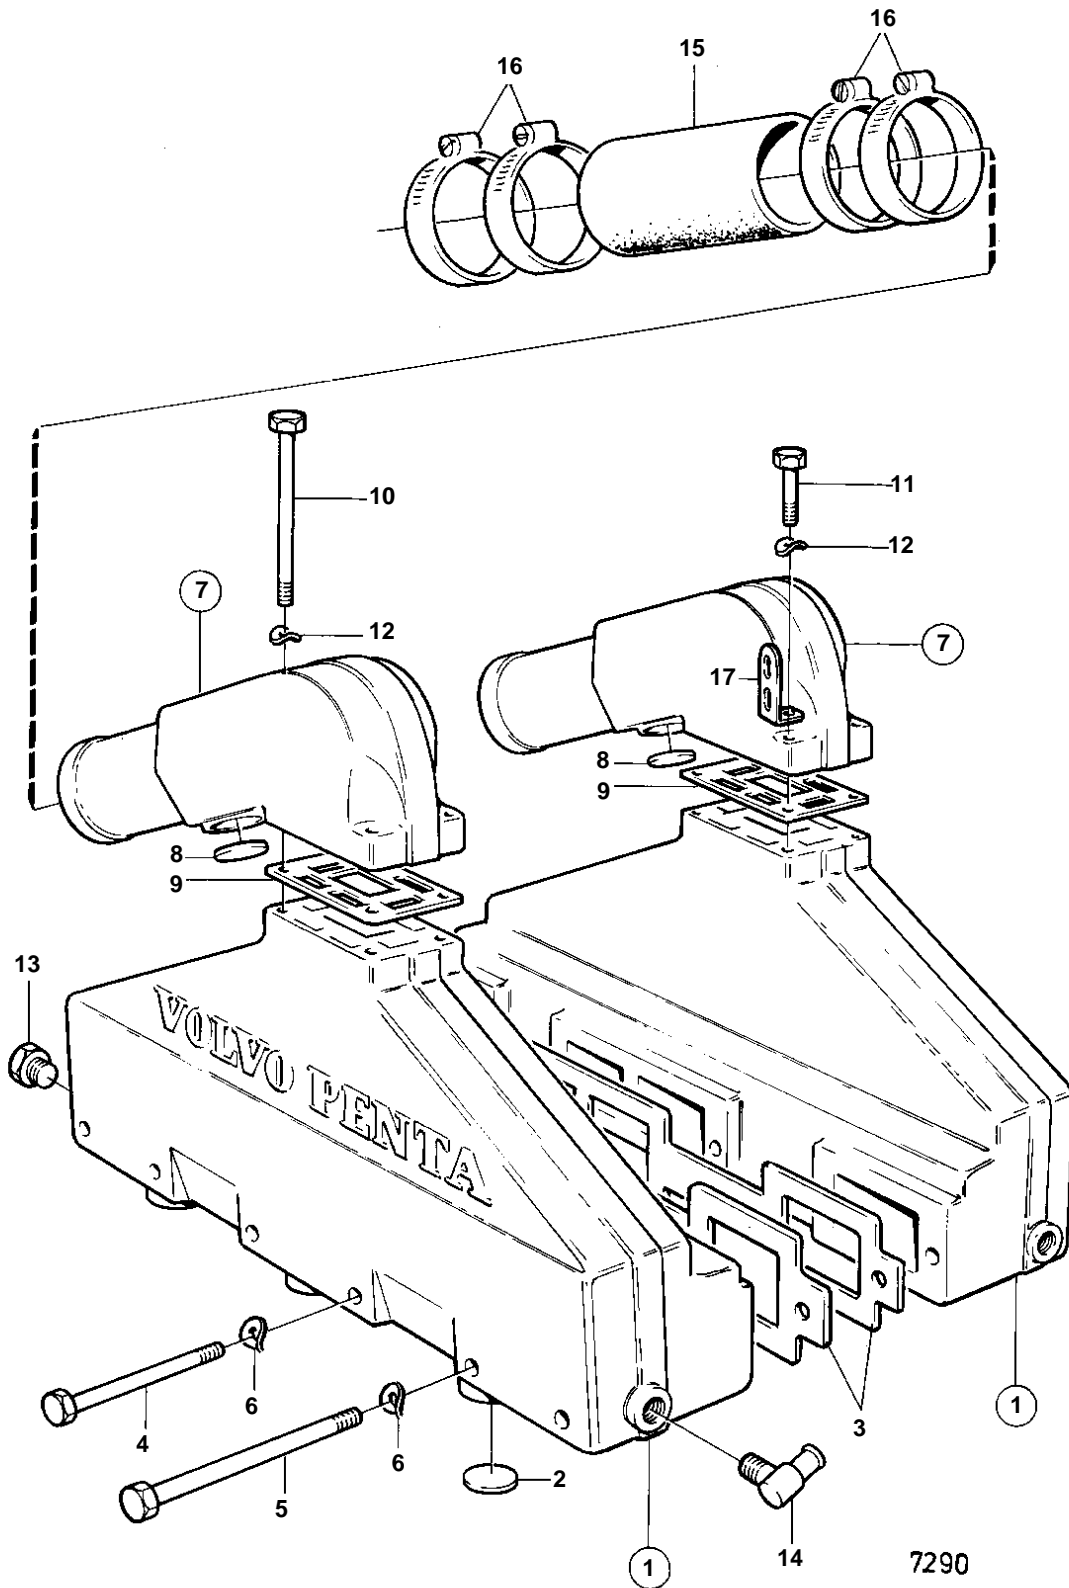

AQ260B

AQ260B

REF	PART NO.	QTY	DESCRIPTION	SEE SEC.	NOTES
1	835804	2	Exhaust pipe		
2	192211	6	Plug		
3	835966	2	Gasket	IK	
4	942268	10	Screw		
5	942547	2	Screw		
6	942336	12	Spring washer		
7	855384	2	Riser		
8	192211	2	Plug		
9	835908	2	Gasket	IK	
10	959794	4	Screw		
11	940186	4	Screw		
12	941907	8	Spring washer		
13	192154	2	Plug		
14	961610	2	Hose nipple	02B-0110	
15	834751	2	Hose, HOSE		L = 2X160 MM SEE GROUP 4A
16	853012	8	Hose clamp		
17	965552	1	Bracket		