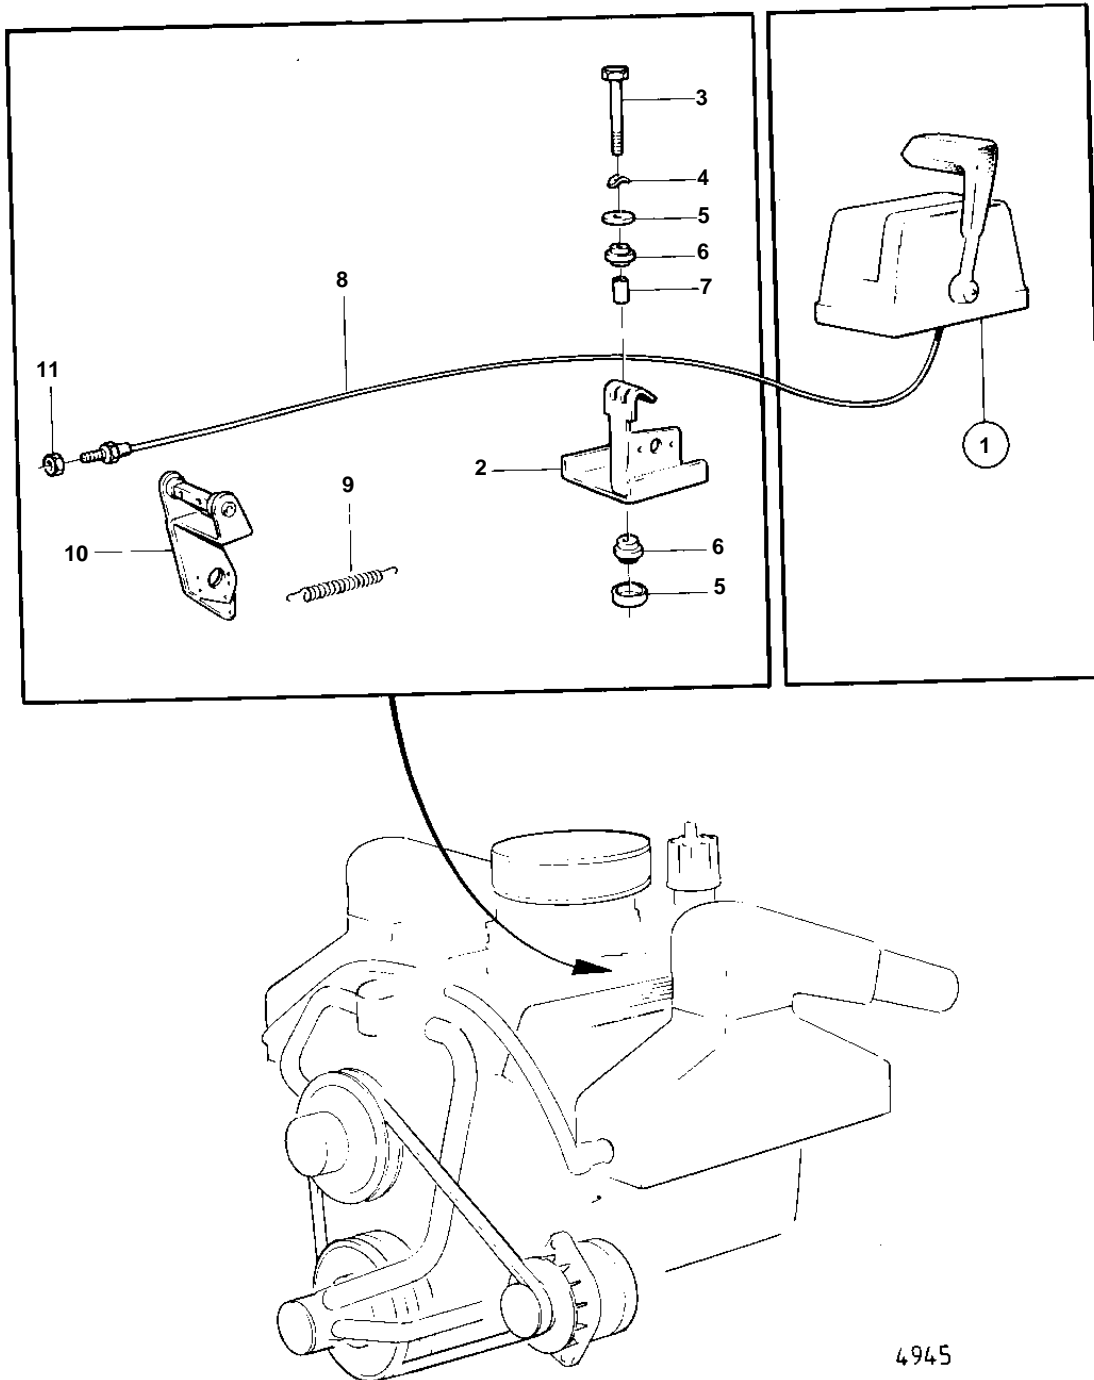

AQ260B, BB260B, BB260C

AQ260B, BB260B, BB260C

REF	PART NO.	QTY	DESCRIPTION	NOTES
1		X	ENGINE SPEED CONTROL	
2	834700	1	Bracket	SEE GROUP 3
3	940159	2	Screw	
4	941907	2	Spring washer	
5	418531	4	Washer	
6	403877	4	Bushing	
7	403894	2	Spacer sleeve	
8		X	CONTROL CABLE	SEE GROUP 9
9	804274	1	Spring	
10	834713	1	Lever	SEE GROUP 9
11	955844	2	Nut	