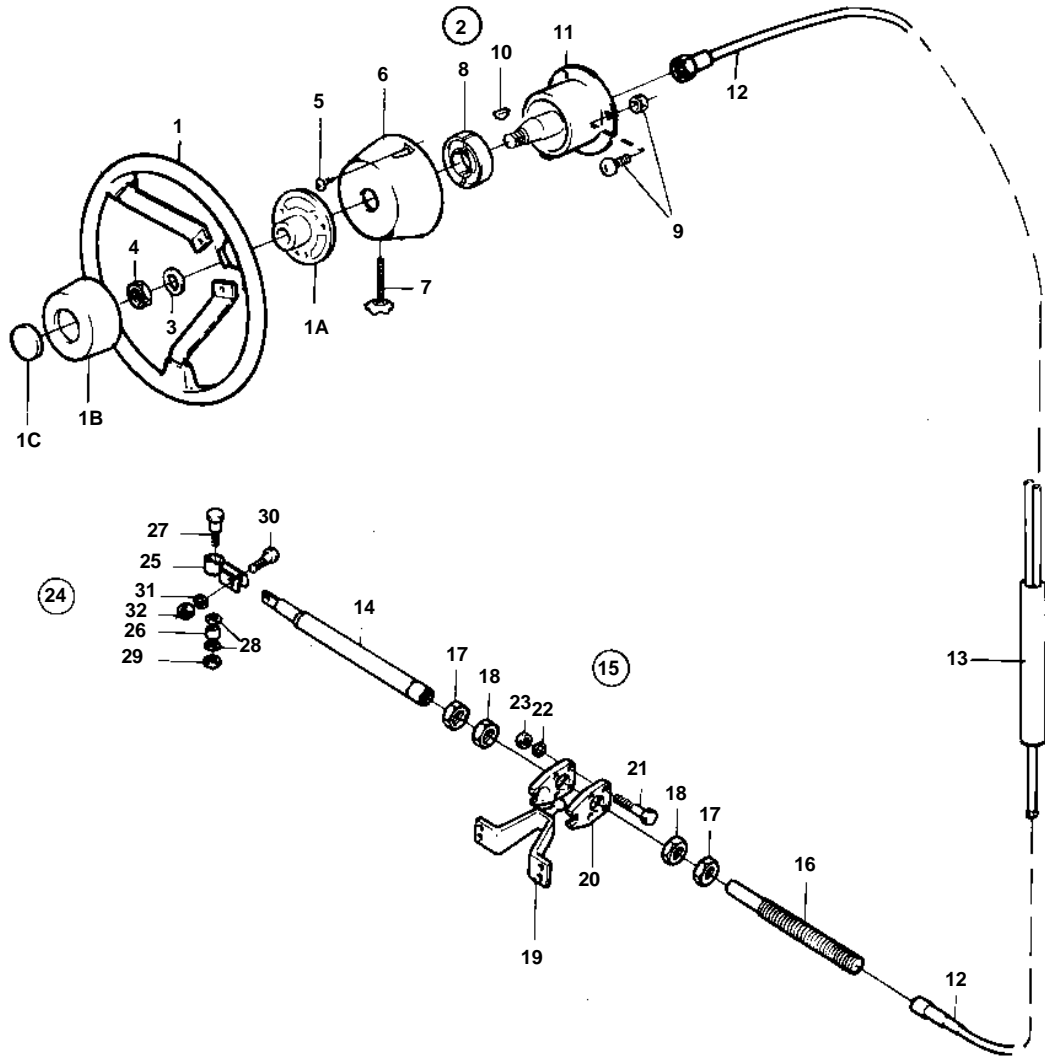

AQ231A, AQ231B

7533

AQ231A, AQ231B

REF	PART NO.	QTY	DESCRIPTION	NOTES
1	850936	1	Steering wheel	
1A		1	· Steering wheel hub	
1B		1	· Steering wheel pad	
1C		1	· Emblem	
2	853182	1	Mounting kit	90°
	1140023	1	Mounting kit	90° BLACK
	853183	1	Mounting kit	70°
	1140024	1	Mounting kit	70° BLACK
3		1	· WASHER	
4		1	· NUT	
5		2	· SCREW	
6		1	· COVER	
7		1	· BRAKE SCREW	
8		1	· BRAKE	
9		4	· SCREW AND NUT	
10		1	· KEY	
11	853181	1	Steering gear	
12	828886	X	Steering cable	L = 2000 MM
	828887	X	Steering cable	L = 2250mm
	828888	X	Steering cable	L = 2500 MM
	828889	X	Steering cable	L = 2750mm
	853185	X	Steering cable	L = 3000 MM
	853186	X	Steering cable	L = 3250mm
	853187	X	Steering cable	L = 3500mm
	853188	X	Steering cable	L = 3750 MM
	853189	X	Steering cable	L = 4000 MM
	853190	X	Steering cable	L = 4250 MM
	853191	X	Steering cable	L = 4500 MM
	853192	X	Steering cable	L = 4750mm
	853193	X	Steering cable	L = 5000 MM
	828863	X	Steering cable	L = 5250mm
	853194	X	Steering cable	L = 5500 MM
	828864	X	Steering cable	L = 5750mm
	853195	X	Steering cable	L = 6000 MM
	828865	X	Steering cable	L = 6250mm
	853196	X	Steering cable	L = 6500mm
	828866	X	Steering cable	L = 6750 MM
	853197	X	Steering cable	L = 7000 MM
	853286	X	Steering cable	L = 7500 MM
	853287	X	Steering cable	L = 8000 MM
	853288	X	Steering cable	L = 8500 MM
	853289	X	Steering cable	L = 9000 MM
		X	Steering cable	L = 9750mm
		X	Steering cable	L = 1050 MM
		X	Steering cable	L = 1125 MM
		X	Steering cable	L = 1200 MM
13		1	Ds unit	Only for fly bridge.
14		1	Steering cylinder	FOR PORT MOUNTING.
		1	Steering cylinder	FOR STARBOARD MOUNTING.
15	853290	1	Stern attachment	
16	850771	1	· Anchorage	
17	850778	2	· Nut	
18	853306	2	· Nut	
19	851093	1	· Bracket	
20		2	· Anchorage, ATTACHMENT	REPL BY 828854 + 828857 + 951739
21	940101	4	· · Hexagon screw	
22	941906	4	· · Spring washer	
23	955781	4	· · Hexagon nut	
24	851122	1	· · Ball joint kit	REPL BY 828924
25		1	· · · BRACKET	
26		1	· · · Sleeve	
27		1	· · · Shoulder screw	