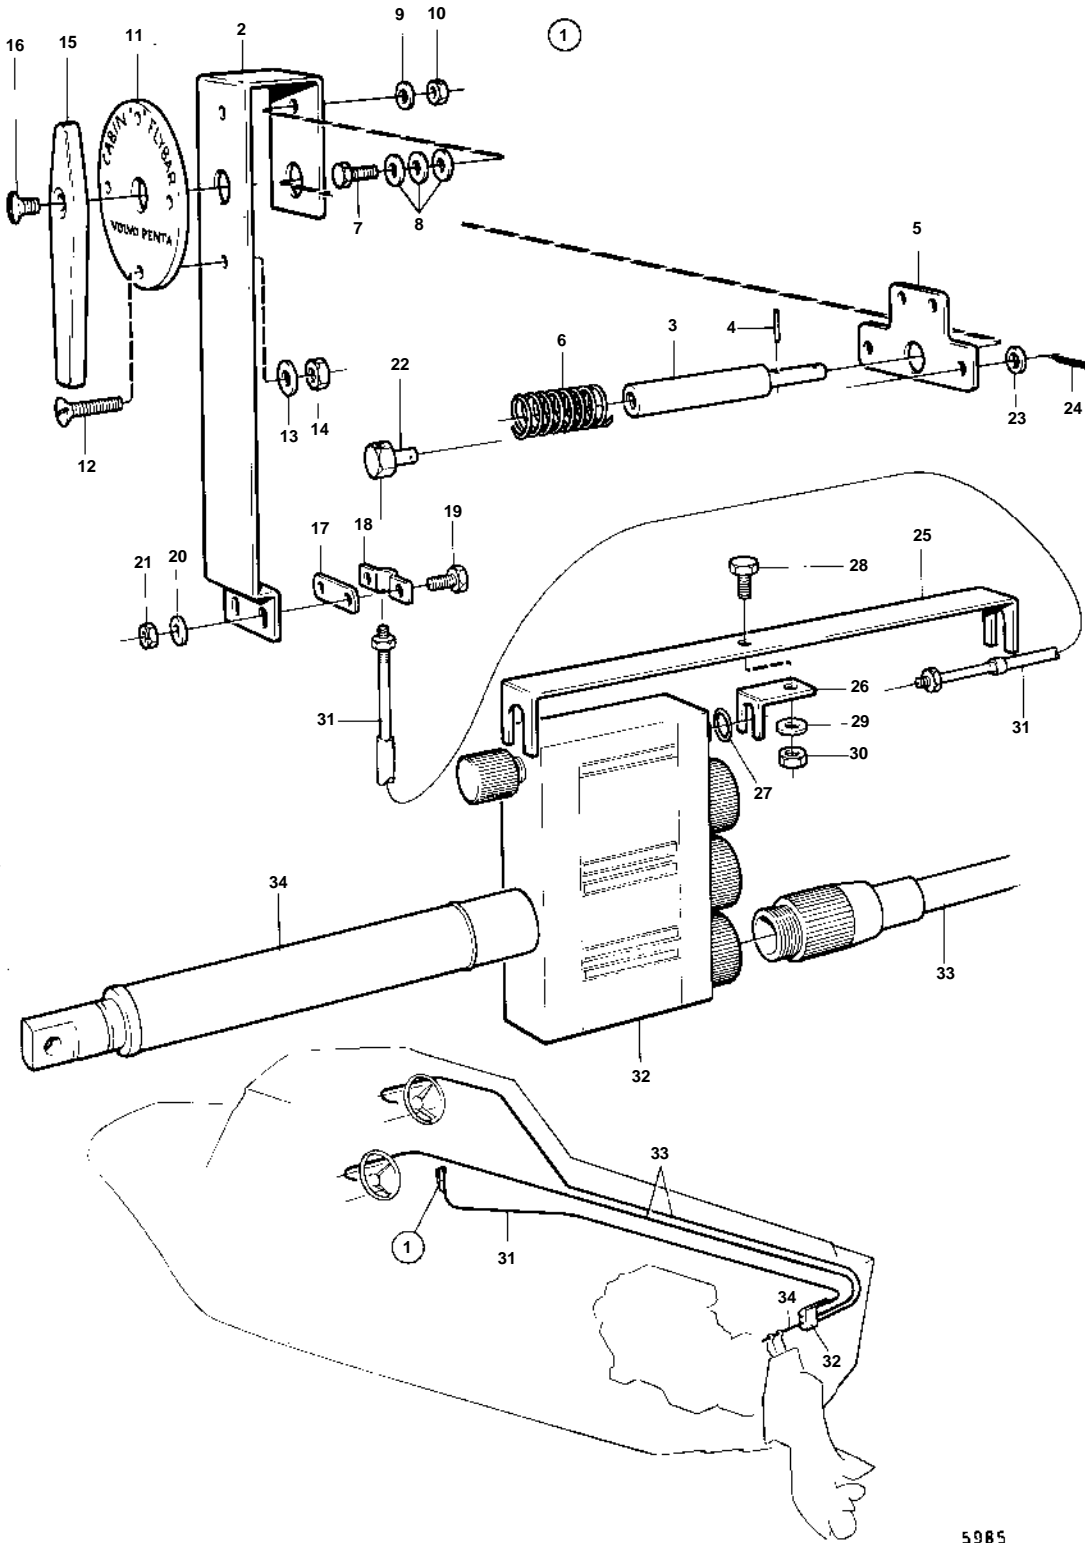

AQ231A

5985

AQ231A

REF	PART NO.	QTY	DESCRIPTION	SEE SEC.	NOTES
1		1	Control		
2		1	• Bracket		
3		1	• Shaft		
4		2	• Spring pin		
5		1	• Lever		
6		1	• Compression spring		
7		1	• Hex. socket screw		
8	960137	3	• Washer		
9	955945	1	• Toothed washer		
10	955779	1	• Hexagon nut		
11		1	• Ring		
12		4	• Screw		L = 20 MM ALT
		4	• Screw		L = 30 MM ALT
		4	• Screw		L = 40 MM ALT
13		4	• Toothed washer		
14	955780	4	• Hexagon nut		
15		1	• Handle		
16		1	• Screw		
17	819068	1	• Washer		
18	21471054	1	• Bracket		
19		2	• Hexagon screw		
20		2	• Toothed washer		
21	955780	2	• Hexagon nut		
22	804312	1	• Cube		
23	940191	1	• Washer		
24	907834	1	• Split pin		(17276)
25		1	• Bracket		
26		1	• Bracket		
27	850418	1	• O-ring		
28		1	• Hexagon screw		
29		1	• Toothed washer		
30	955780	1	• Hexagon nut		
31	825765	X	Choke control		L = 3300 MM ALT
			Bulletin P-27-6-2	P-27-6-2-EN	End of Production - Stop Cables
31	825764	X	Choke control		L = 6900 MM ALT
			Bulletin P-27-6-2	P-27-6-2-EN	End of Production - Stop Cables
32		1	Transfer gear		
33		X	STEERING CABLE		*
34		X	STEERING CYLINDER		*