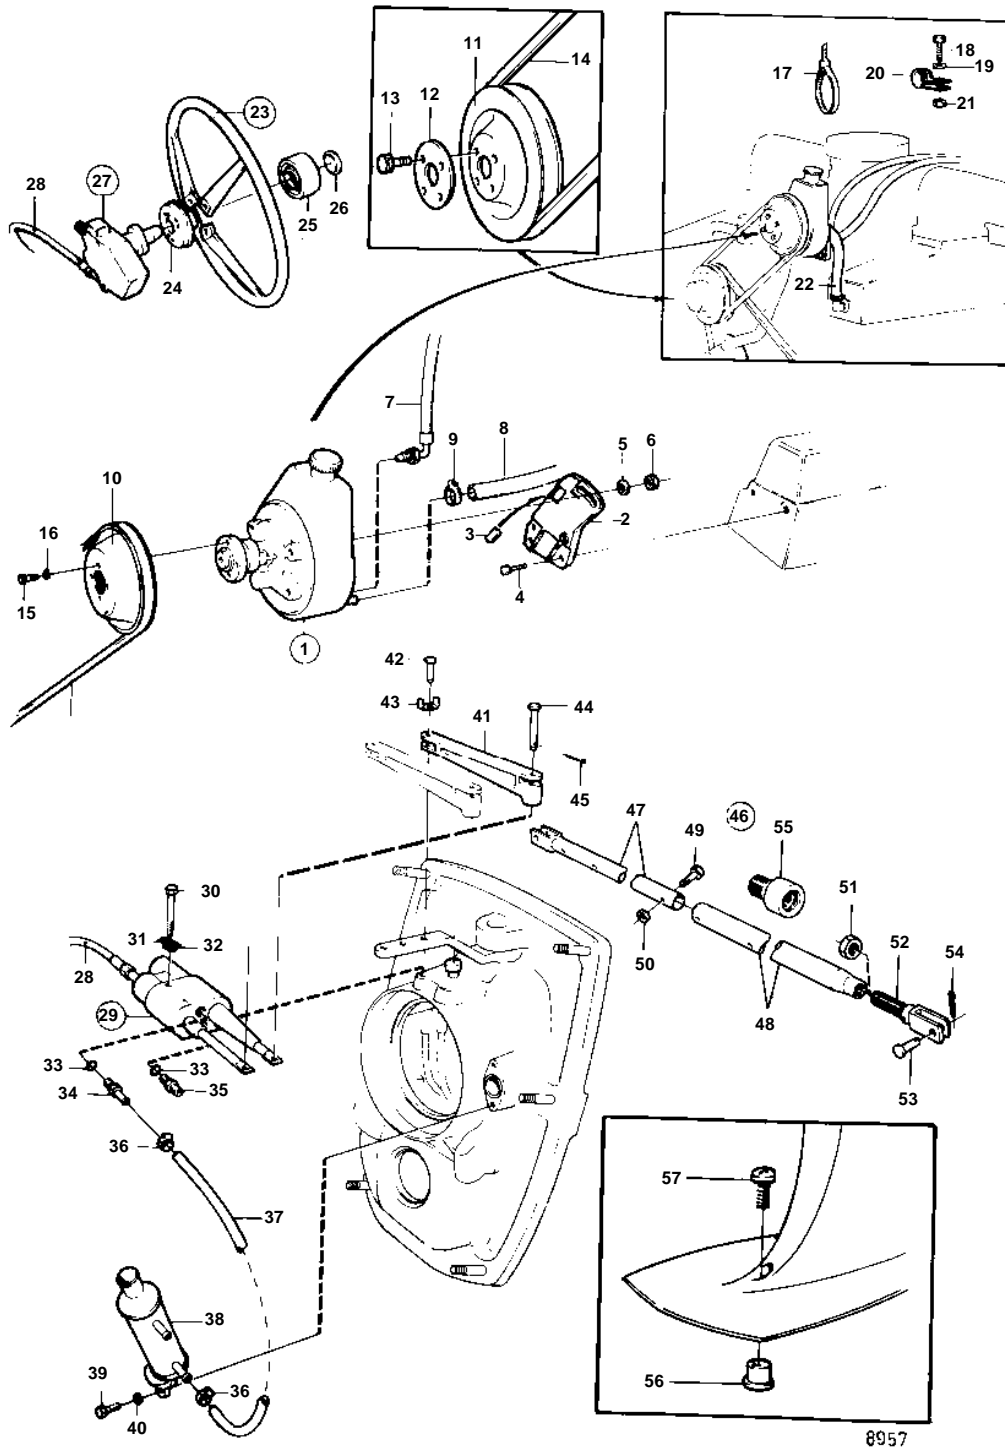

AQ231A

AQ231A

REF	PART NO.	QTY	DESCRIPTION	SEE SEC.	NOTES
1	855860	1	Power steering pump	17536	
2		1	Bracket		
3	855868	1	Support plate		
4	955535	2	Hexagon screw		L = 32 MM
	940162	1	Hexagon screw		L = 38 MM
5	464322	2	Spacer washer		SERIAL NO 64963-
6	971089	2	Lock nut		(963107)
7	853454	1	Hose		
8	838311	X	Return hose		L = 1800 MM
9	961664	1	Hose clamp		
10	855353	1	Pulley		
11	1219961	1	V-belt pulley		
12	855894	1	Adapter		
13	955656	4	Hexagon screw		
14	967111	1	V-belt		L = 1025 MM SERIAL NO 64997-
15	955293	4	Hexagon screw		
16	941907	4	Spring washer		
17	948210	X	Cable tie		
18	955512	1	Hexagon screw		
19	955893	1	Washer		
20	949386	1	Clamp		
21	955825	1	Hexagon nut		
22	952970	X	Hose		
23	850936	1	Steering wheel		
24		1	· Steering wheel pad		
25		1	· Emblem		
26	853160	1	· Lock washer		
27	850809	1	Steering head	17537	
28	853185	X	Steering cable		L = 3000 MM
	850811	X	Steering cable		L = 3300 MM
	853188	X	Steering cable		L = 3750 MM
	853189	X	Steering cable		L = 4000 MM
	853190	X	Steering cable		L = 4250 MM
	850815	X	Steering cable		L = 4500 MM
	850816	X	Steering cable		L = 4800 MM
	853193	X	Steering cable		L = 5000 MM
	853194	X	Steering cable		L = 5500 MM
	853195	X	Steering cable		L = 6000 MM
	828866	X	Steering cable		L = 6750 MM
	853287	X	Steering cable		L = 7900 MM
	853288	X	Steering cable		L = 8500 MM
29		1	Steering cylinder · Repair kit		
30	968247	2	Hexagon screw		
31	853254	2	Striker plate		
32	941908	2	Spring washer		
33	958226	2	O-ring		
34	946152	1	Nipple		
35	957031	1	Nipple		
36	961664	3	Hose clamp		
37	838311	X	Return hose		L = 500 MM
38	838482	1	Oil cooler		
39	955515	2	Hexagon screw		
40	941906	2	Spring washer		
41		1	Link rod		
42	913158	1	Clevis pin		
43	853160	1	Lock washer		
44	852789	1	Split pin		
45	907856	2	Split pin		
46		1	Link stay