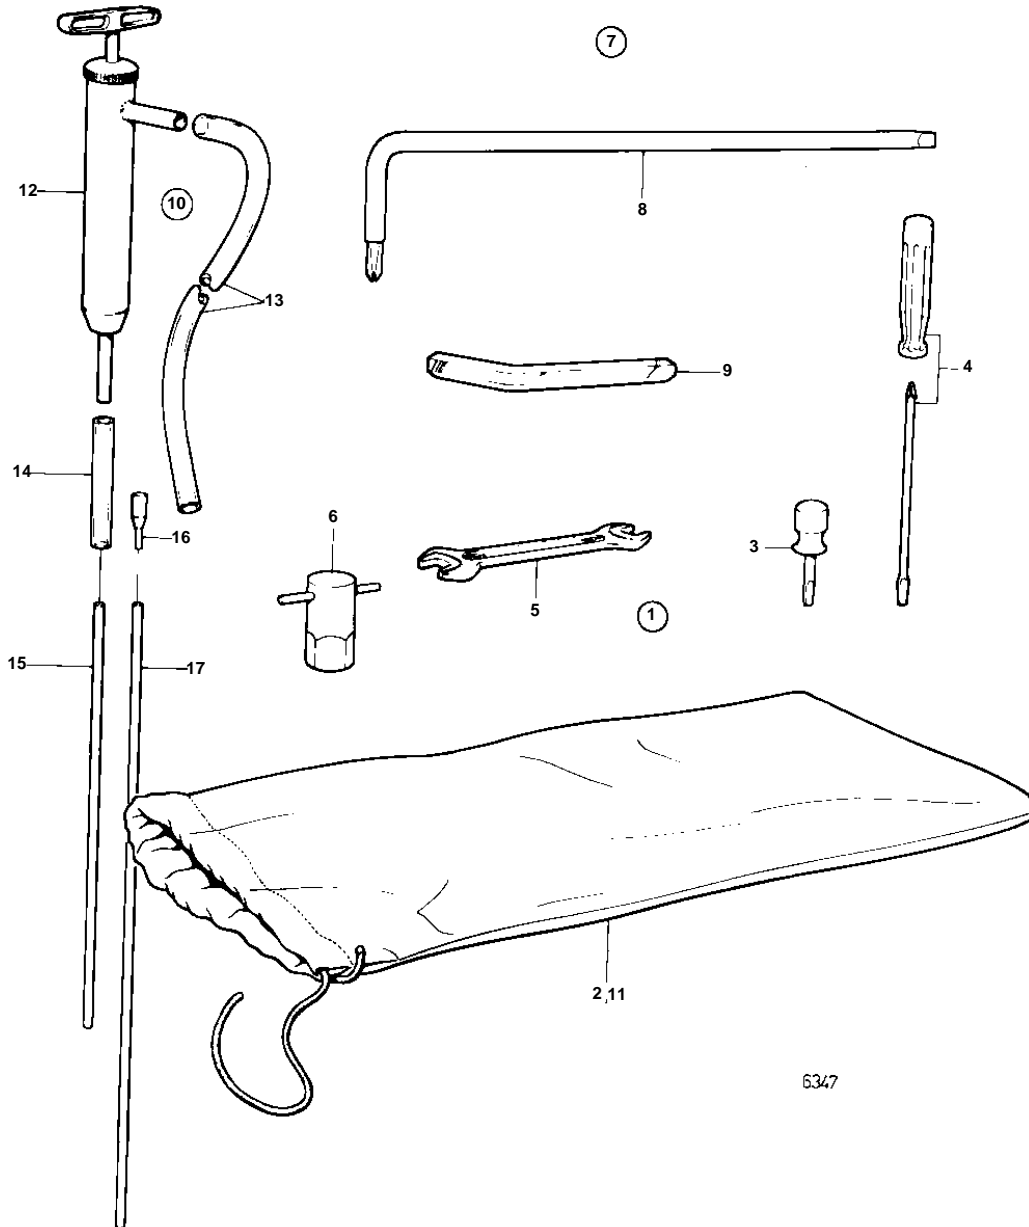

AQ231A, AQ231B

AQ231A, AQ231B

REF	PART NO.	QTY	DESCRIPTION	NOTES
1		1	Tool kit	
2	844642	1	• Tool bag	(809863)
3		1	• Screwdriver	
4		1	• Combination screwdri	
5		1	• Open-end wrench	13-16MM
		1	• Open-end wrench	1/2-11/16MM
		1	• Open-end wrench	19-22MM
6	884953	1	Spark plug spanner	
7	841045	1	Tool kit	AQ DRIVE UNIT
8		1	• Screwdriver	
9	914675	1	• Allen wrench	1/4"
	914677	1	• Allen wrench	3/8"
10	875117	1	Oil bilge pump	
11	844642	1	• Tool bag	
12		1	• OIL BILGE PUMP	
13	806282	1	• Plastic hose	L = 1000 MM
14		1	• PLASTIC HOSE	L = 100 MM
15	841527	1	• Plastic pipe	L = 700 MM
16		1	• Rubber hose	
17	835964	1	• Tube	L = 711 MM