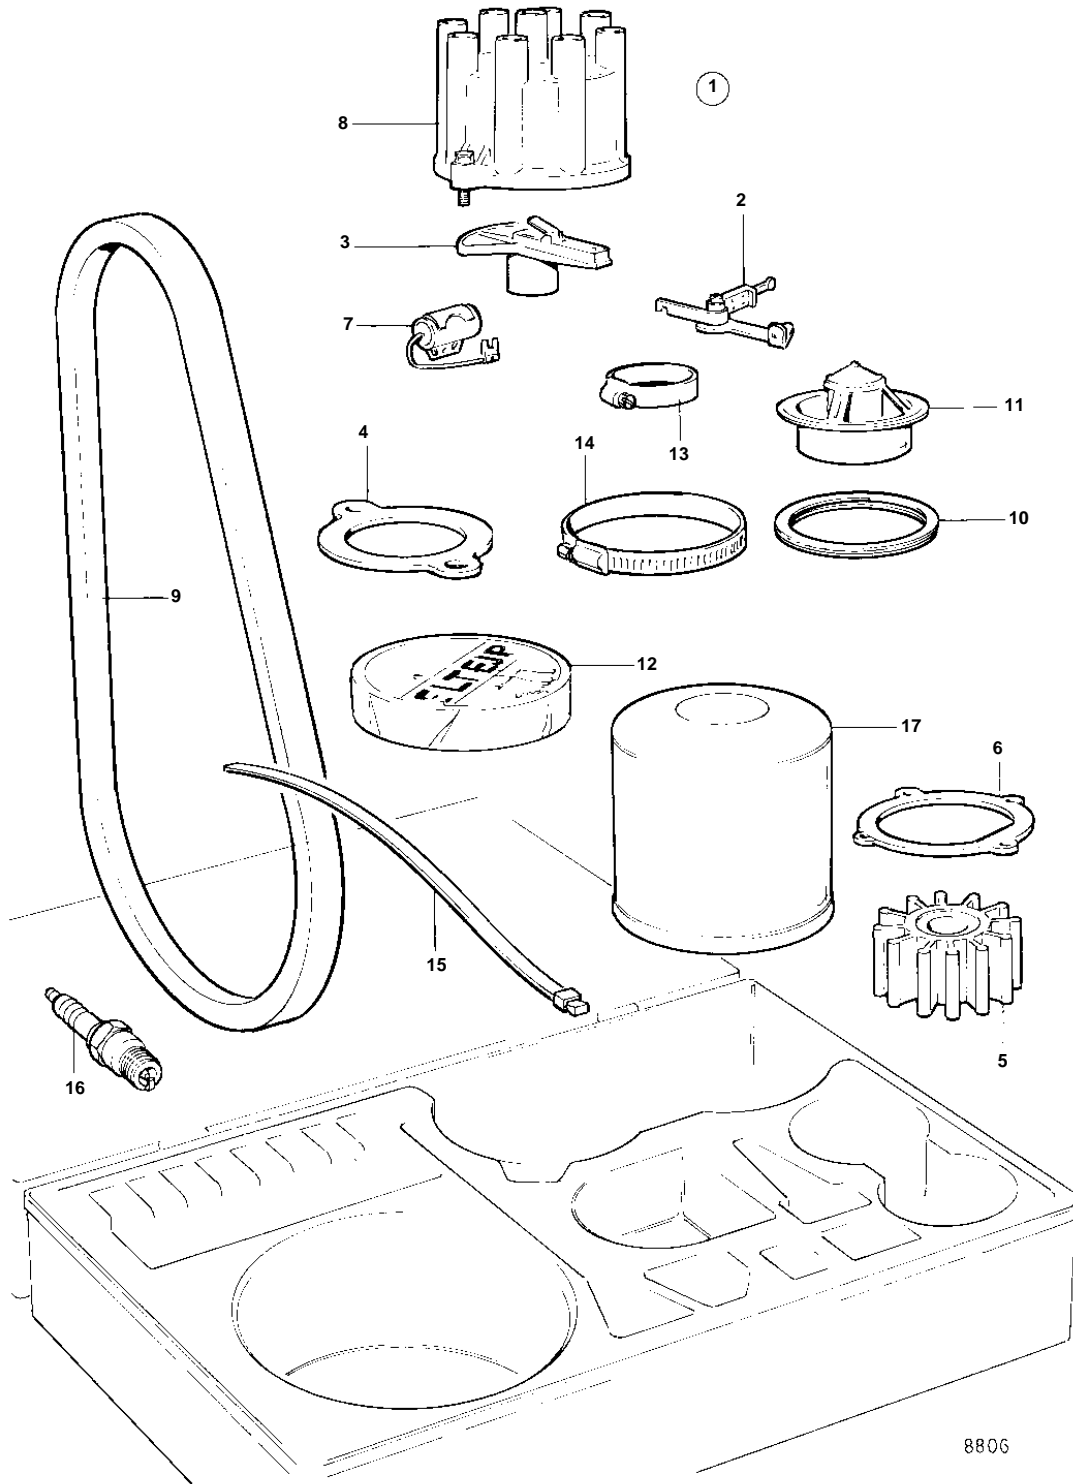

AQ231A

8806

AQ231A

REF	PART NO.	QTY	DESCRIPTION	NOTES
1		1	Onboard kit	
2	835705	1	· Switch kit	
3	855845	1	· Rotor	
4	416033	1	· Sealing ring	
5		1	· IMPELLER	INCLUDED IN IMPELLER KIT 875811.
6	841610	1	· Gasket	
7	835704	1	· Condenser kit	
8	841070	1	· Cover	
9	958498	1	· V-belt	
10	835417	1	· Gasket	
11		1	· THERMOSTAT	INCLUDED IN THERMOSTAT KIT 876305.
12	858283	1	· Tape	
13	961667	2	· Hose clamp	
14	961672	2	· Hose clamp	
15	948210	10	· Cable tie	
16		8	· SPARK PLUG	INCLUDED IN SPARK PLUG KIT 876047.
17	855686	1	· Fuel filter	