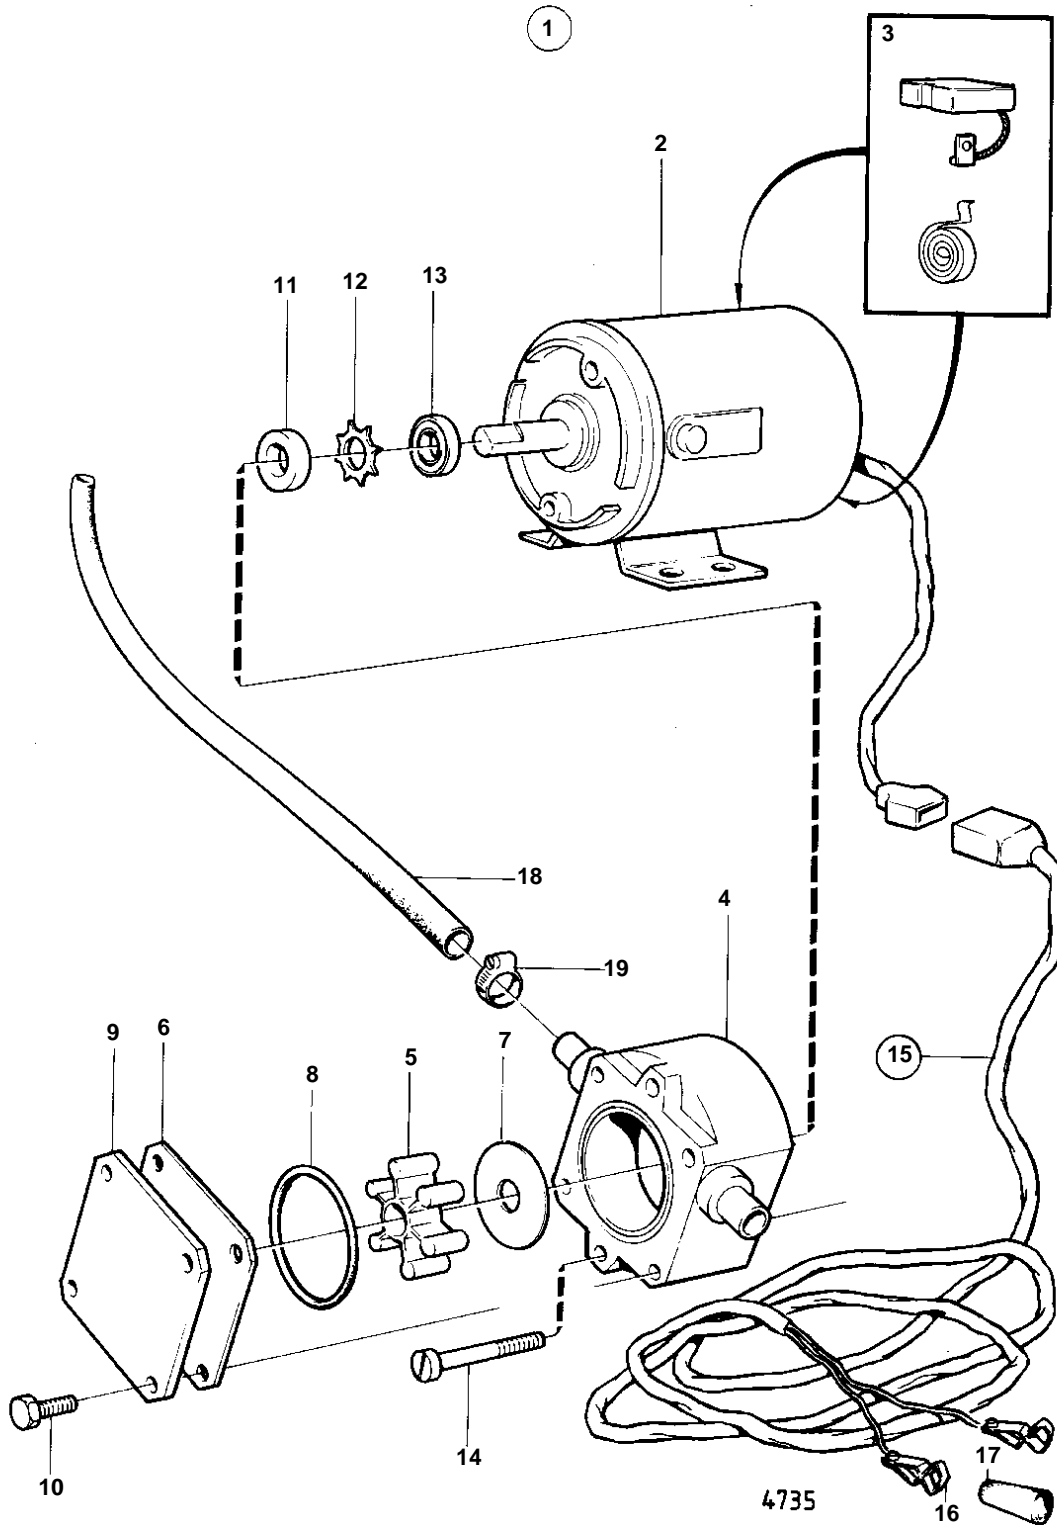

AQ231A, AQ231B

AQ231A, AQ231B

REF	PART NO.	QTY	DESCRIPTION	NOTES
1	843114	1	Oil bilge pump	12V
2		1	· EL MOTOR	12V
3		2	· Carbon brush set	
4		1	· Pump housing	
5		1	· IMPELLER	
6	844017	1	· Wear washer	
7	844016	1	· Wear washer	
8		1	· O-RING	
9	844018	1	· Cardboard tube	
10	844021	4	· Screw	
11		1	· SEAL RING	
12		1	· LOCK WASHER	
13	844019	1	· Oil deflector ring	
14	844020	2	· Screw	
15	843113	1	Cable trunk	
16		1	· BATTERY TERMINAL	REPLACED BY 1EA 844280,1EA 844278, +
		1	· BATTERY TERMINAL	REPLACED BY 1EA 844280,1EA 844279,
	844280	2	· Clip	LATE TYPE
17		1	· Isolation	LATE TYPE BLACK
		1	· Isolation	LATE TYPE RED
18	943707	X	Hose	L = 3000 MM
19	943471	3	Hose clamp	
	844022	1	Impeller kit	