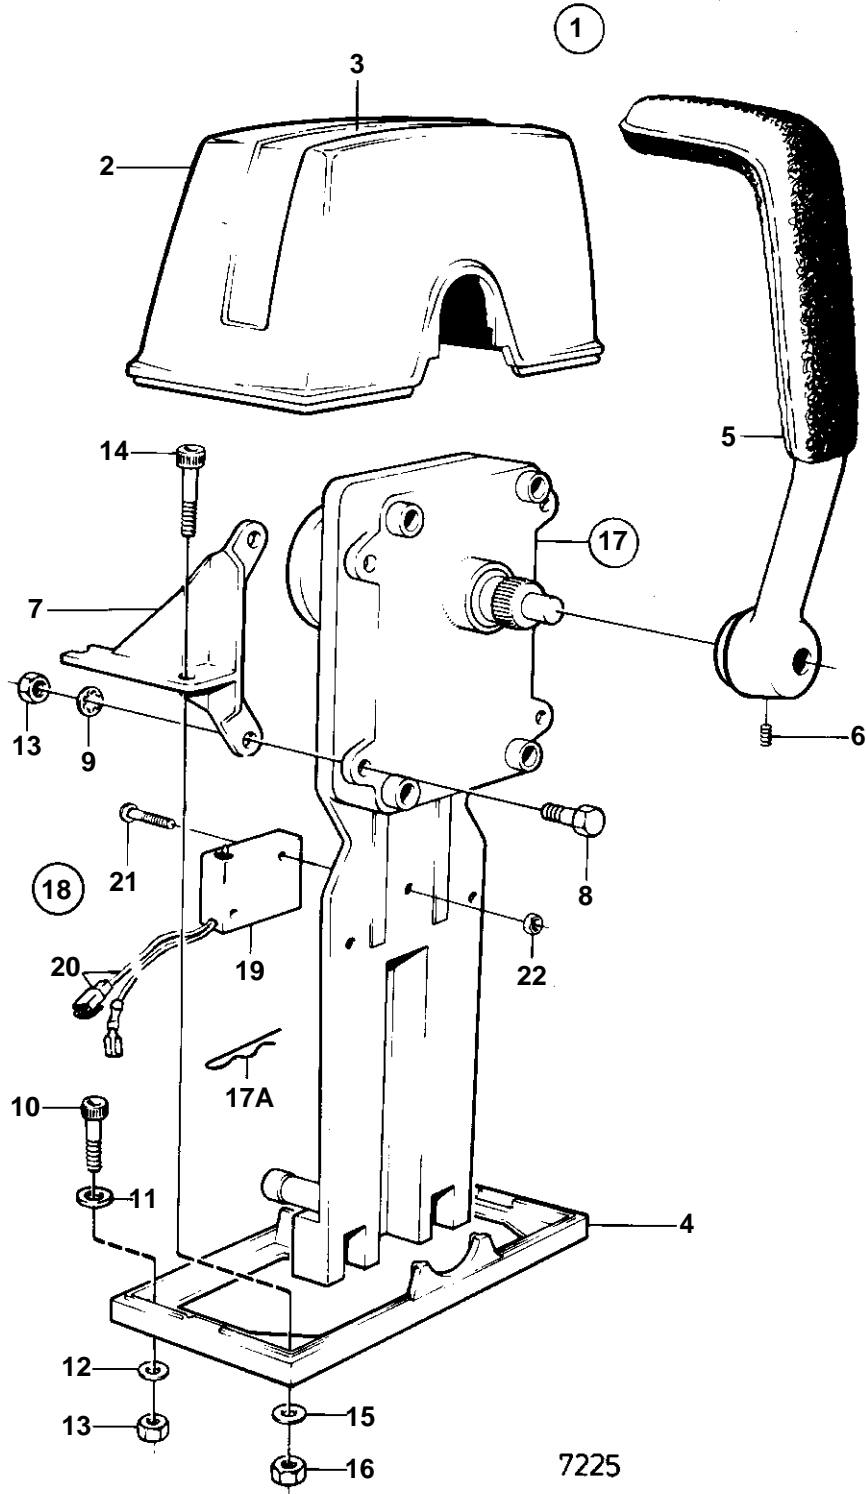

AQ231A, AQ231B

## AQ231A, AQ231B

REF	PART NO.	QTY	DESCRIPTION	NOTES
1	839470	2	Mounting kit	REPL BY 851602
2	839472	2	· Cover	
4	839474	2	· Plate	
5	839475	2	· Hand lever	
6		2	· Lock screw	M5
	839693	2	· Lock screw	M8
7		2	· Bracket	MARKED 839480
	839481	2	· Bracket	MARKED 839481
8	955244	8	· Hexagon screw	
9		8	· Toothed washer	
10	947671	4	· Hex. socket screw	
12	960138	4	· Washer	
13	955780	12	· Hexagon nut	
14	947672	4	· Hex. socket screw	
15	960139	4	· Washer	
16	955781	4	· Hexagon nut	
17	839469	2	Control	REPL BY 851600
18	855352	1	Neutral position con	MAIN STATION., (841165)
	855352	1	Neutral position con	SECOND STATION.
19	850200	2	· Toggle switch	
20		X	· · CABLES AND TERMINALS	SEE GROUP 3
21	946177	4	· Cross recessed screw	
22	947536	4	· Hexagon nut	