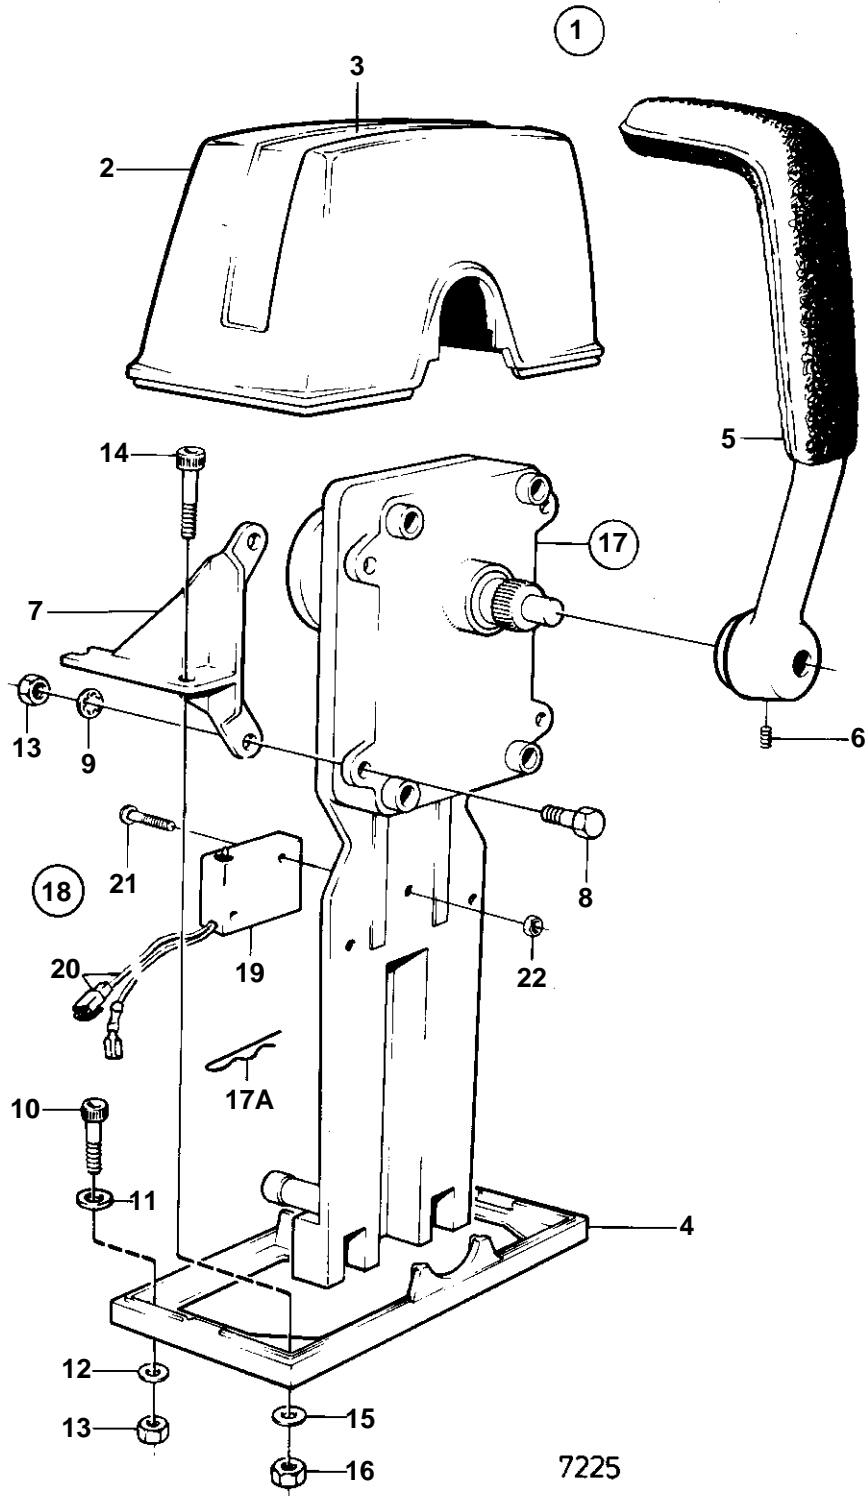

AQ231A, AQ231B

## AQ231A, AQ231B

REF	PART NO.	QTY	DESCRIPTION	SEE SEC.	NOTES
1	839470	1	Mounting kit		REPL BY 851602
2	839472	1	· Cover		
4	839474	1	· Plate		
5	839475	1	· Hand lever		
6		1	· Lock screw		M5
	839693	1	· Lock screw		M8
7		1	· Bracket		MARKED 839480
	839481	1	· Bracket		MARKED 839481
8	955244	4	· Hexagon screw		
9		4	· Toothed washer		
10	947671	2	· Hex. socket screw		
12	960138	2	· Washer		
13	955780	6	· Hexagon nut		
14	947672	2	· Hex. socket screw		
15	960139	2	· Washer		
16	955781	2	· Hexagon nut		
17	839469	1	Control		REPL BY 851600
				17562	
				17562	
18	855352	1	Neutral position con		MAIN STATION., (841165)
19	850200	1	· Toggle switch		
20		X	· · CABLES AND TERMINALS		SEE GROUP 3
21	946177	2	· Cross recessed screw		
22	947536	2	· Hexagon nut		