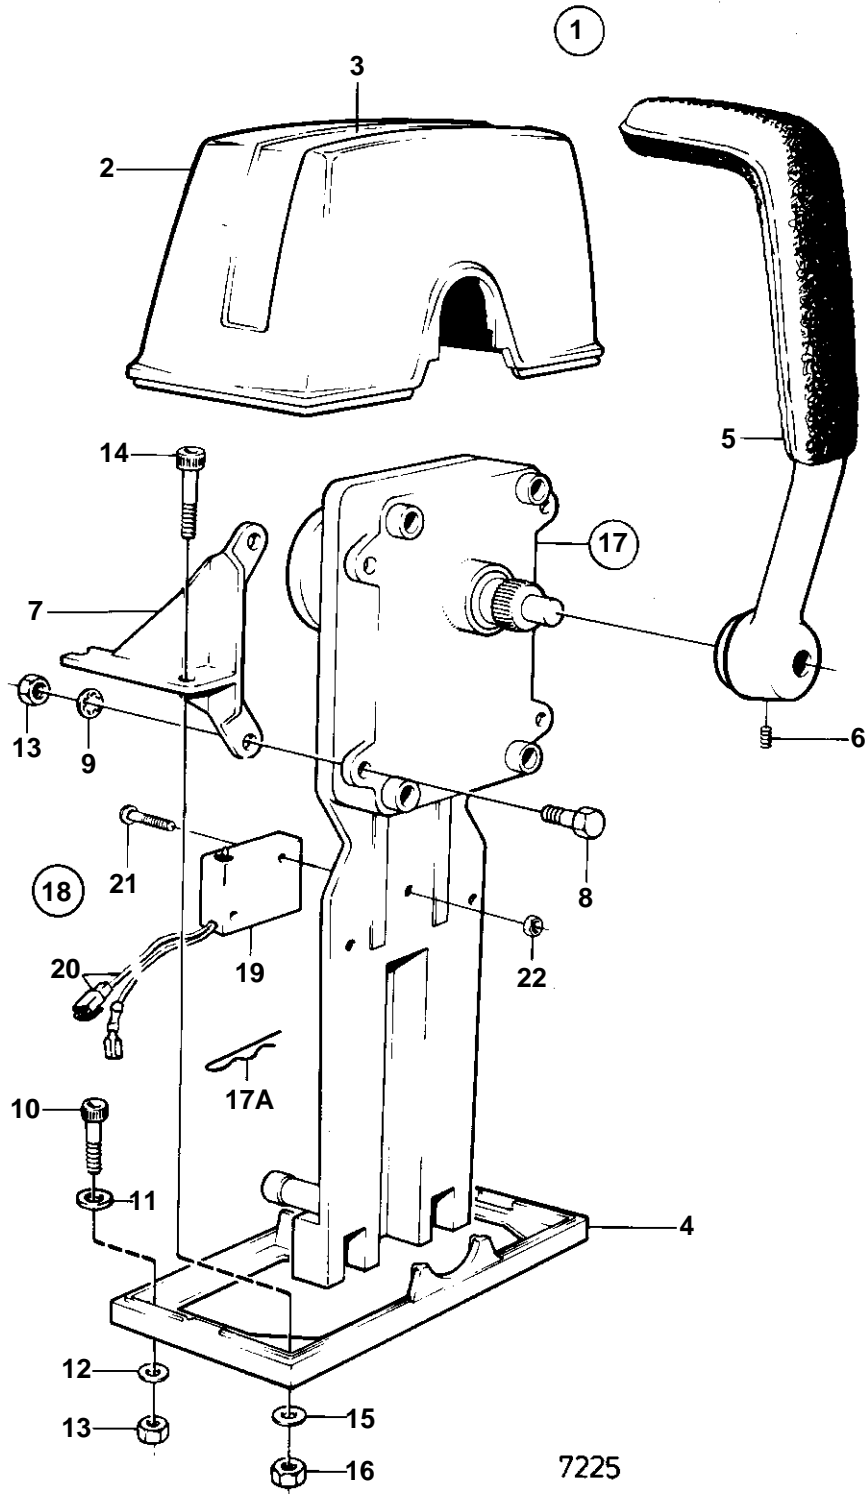

AQ231A, AQ231B

## AQ231A, AQ231B

REF	PART NO.	QTY	DESCRIPTION	SEE SEC.	NOTES
1	839470	1	Mounting kit		REPL BY 851602
2	839472	1	· Cover		
4	839474	1	· Plate		
5	839475	1	· Hand lever		
6		1	· Lock screw		M5
	839693	1	· Lock screw		M8
7		1	· Bracket		MARKED 839480
	839481	1	· Bracket		MARKED 839481
8	955244	4	· Hexagon screw		
9		4	· Toothed washer		
10	947671	2	· Hex. socket screw		
12	960138	2	· Washer		
13	955780	6	· Hexagon nut		
14	947672	2	· Hex. socket screw		
15	960139	2	· Washer		
16	955781	2	· Hexagon nut		
17	839469	1	Control		REPL BY 851600
				17562	
				17562	
18	855352	1	Neutral position con		MAIN STATION., (841165)
19	850200	1	· Toggle switch		
20		X	· · CABLES AND TERMINALS		SEE GROUP 3
21	946177	2	· Cross recessed screw		
22	947536	2	· Hexagon nut		