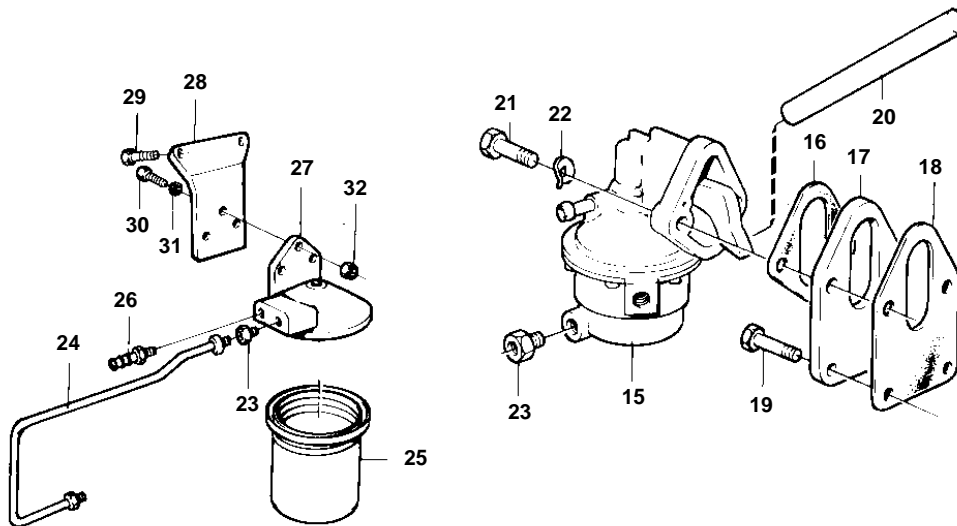

AQ231A, AQ231B

8805

AQ231A, AQ231B

REF	PART NO.	QTY	DESCRIPTION	SEE SEC.	NOTES
1	841047	1	Carburetor	17482	
2	856033	1	Gasket		(826479)
3	834795	1	Stud		
4	950352	1	Lock nut		
5	941906	1	Spring washer		
6	855957	1	Flame shield		
7		1	Cover		
8	940159	2	Hexagon screw		L = 32 MM
	955532	2	Hexagon screw		L = 95 MM
9	941907	4	Spring washer		
10	941149	X	Hose		L = 700 MM
11	835415	2	Rubber bushing		
12	841546	2	Hose attachment		
13	941995	X	Hose		L = 2X300 MM
14	841356	1	Tube		
15	826493	1	Fuel pump		
			· COMPONENTS		
16	856031	1	Gasket		(818668)
17	835333	1	Flange		
18	856030	1	Gasket		
19	955511	2	Hexagon screw		
20	835422	1	Push rod		
21	940162	2	Hexagon screw		
22	942336	2	Spring washer		
23	180303	3	Nipple		
24	855668	1	Tube		
25	855686	1	Fuel filter		
26	834781	1	Nipple		
27	855569	1	Cardboard tube		
28	855570	1	Bracket		
29	841426	2	Screw		
30	955295	3	Hexagon screw		
31	941907	3	Spring washer		
32	955782	3	Hexagon nut		
33		1	Decal		AQ231A
		1	Decal		AQ231B