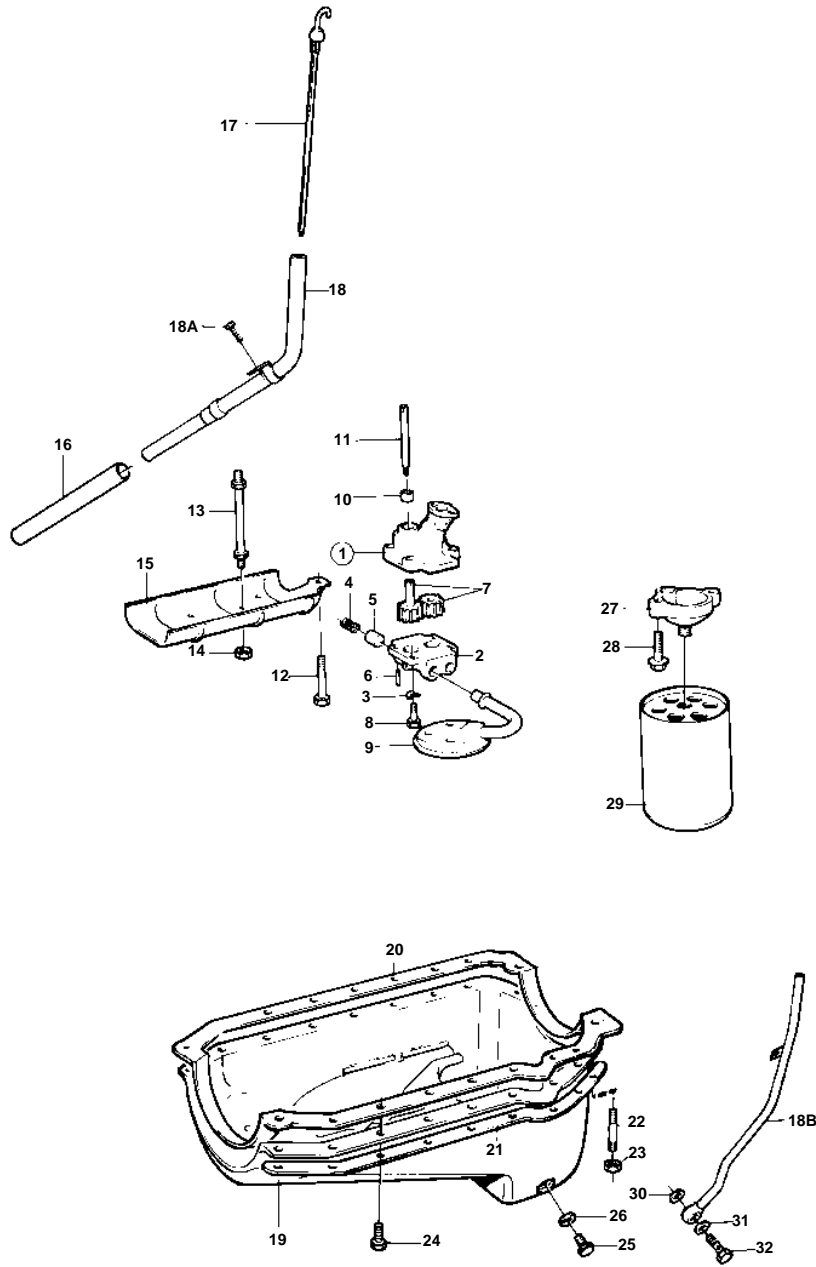

AQ231A

9360

AQ231A

REF	PART NO.	QTY	DESCRIPTION	SEE SEC.	NOTES
1	856064	1	Oil pump		OIL PUMP 856390 IS SOLD ONLY AS A COMPLETE UNIT, REPL BY 856390
2		1	· COVER		
3	941906	4	· Spring washer		
4	856065	1	· Spring		
5	835376	1	· Spring		
6		1	· Spring catch		
7		2	· GEAR		
8	835379	4	· Screw		
9	835372	1	Oil strainer		
10	835374	1	Sleeve		
11	835373	1	Shaft		
12	955550	1	Hexagon screw		(835082)
13	835038	5	Stud	17462	
14	835368	5	Nut		
15	841734	1	Baffle plate		
16	945460	1	Tube		L = 711 MM
17	835414	1	Oil dipstick		
18	841544	1	Tube		
18A	955512	1	Hexagon screw		
18B	841792	1	Oil scavenging pipe		
19	856437	1	Sump		(855826)
20	855819	1	Gasket		
21	855817	1	Reinforcing plate		RIGHT SIDE
	855818	1	Reinforcing plate		LEFT SIDE
22	855808	8	Stud		
23	855596	8	Nut		
24	855821	14	Screw		REPL BY 940100,955893
25	841215	1	Plug		
26	856295	1	Gasket		(818688)
27	835423	1	Anchorage		
28		2	Screw		
29	835440	1	Oil filter		
			Bulletin P-21-7-1	P-21-7-1-EN	Oil Filters, GM gas engines
30	856295	1	Gasket		
31	841953	1	Gasket		
32	954393	1	Hollow screw		