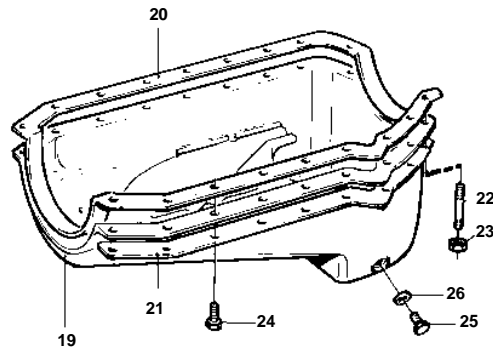

AQ231B

9359

AQ231B

REF	PART NO.	QTY	DESCRIPTION	SEE SEC.	NOTES
1	856064	1	Oil pump		OIL PUMP 856390 IS SOLD ONLY AS A COMPLETE UNIT, REPL BY 856390
2		1	· COVER		
3	941906	4	· Spring washer		
4	856065	1	· Spring		
5	835376	1	· Spring		
6		1	· Spring catch		
7		2	· GEAR		
8	835379	4	· Screw		
9	835372	1	Oil strainer		
10	835374	1	Sleeve		
11	835373	1	Shaft		
12	955550	1	Hexagon screw		(835082)
13	835038	5	Stud	17461	
14	835368	5	Nut		
15	841734	1	Baffle plate		
16	835414	1	Oil dipstick		
17	841544	1	Tube		
18	955512	1	Hexagon screw		
19	856437	1	Sump		(855826)
20	855819	1	Gasket		
21	855817	1	Reinforcing plate		RIGHT SIDE
	855818	1	Reinforcing plate		LEFT SIDE
22	855808	4	Stud		
23	855596	4	Nut		
24	855821	14	Screw		REPL BY 940100,955893
25	841215	1	Plug		
26	856295	1	Gasket		(818688)
27	835423	1	Anchorage		
28		2	Screw		
29	835440	1	Oil filter		
			Bulletin P-21-7-1	P-21-7-1-EN	Oil Filters, GM gas engines