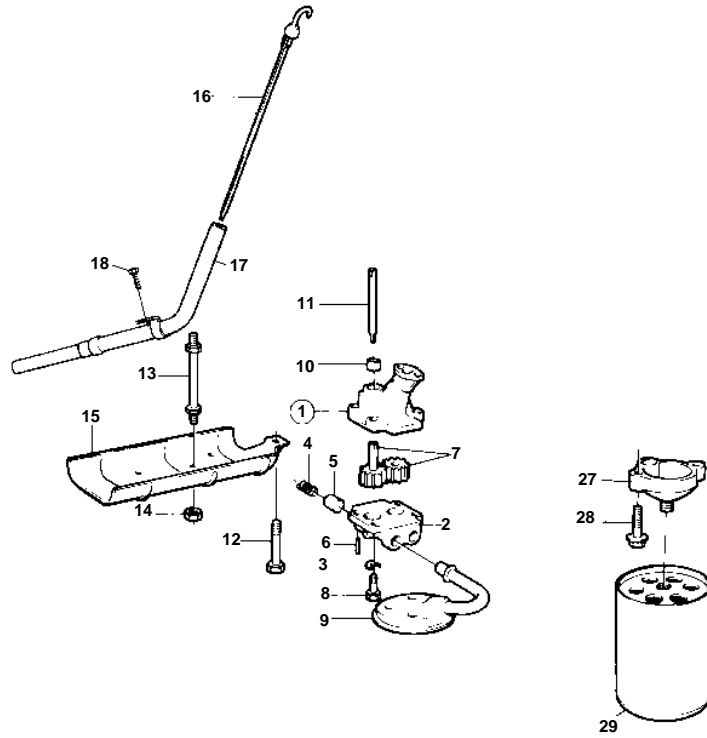

AQ231B

9359

AQ231B

REF	PART NO.	QTY	DESCRIPTION	SEE SEC.	NOTES
1	856064	1	Oil pump		OIL PUMP 856390 IS SOLD ONLY AS A COMPLETE UNIT, REPL BY 856390
2		1	· COVER		
3	941906	4	· Spring washer		
4	856065	1	· Spring		
5	835376	1	· Spring		
6		1	· Spring catch		
7		2	· GEAR		
8	835379	4	· Screw		
9	835372	1	Oil strainer		
10	835374	1	Sleeve		
11	835373	1	Shaft		
12	955550	1	Hexagon screw		(835082)
13	835038	5	Stud	17461	
14	835368	5	Nut		
15	841734	1	Baffle plate		
16	835414	1	Oil dipstick		
17	841544	1	Tube		
18	955512	1	Hexagon screw		
19	856437	1	Sump		(855826)
20	855819	1	Gasket		
21	855817	1	Reinforcing plate		RIGHT SIDE
	855818	1	Reinforcing plate		LEFT SIDE
22	855808	4	Stud		
23	855596	4	Nut		
24	855821	14	Screw		REPL BY 940100,955893
25	841215	1	Plug		
26	856295	1	Gasket		(818688)
27	835423	1	Anchorage		
28		2	Screw		
29	835440	1	Oil filter		
			Bulletin P-21-7-1	P-21-7-1-EN	Oil Filters, GM gas engines