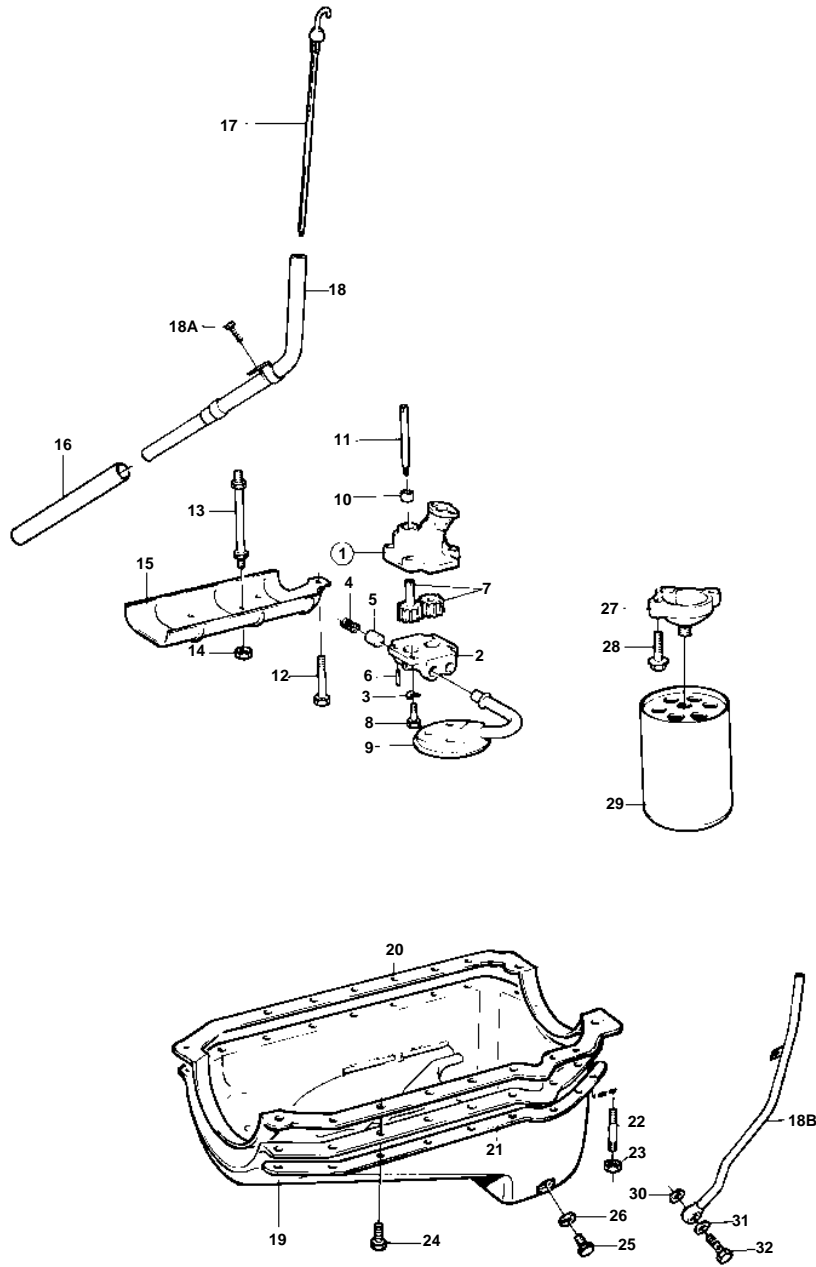

AQ231A

9360

## AQ231A

REF	PART NO.	QTY	DESCRIPTION	SEE SEC.	NOTES
1	856064	1	Oil pump		OIL PUMP 856390 IS SOLD ONLY AS A COMPLETE UNIT, REPL BY 856390
2		1	· COVER		
3	941906	4	· Spring washer		
4	856065	1	· Spring		
5	835376	1	· Spring		
6		1	· Spring catch		
7		2	· GEAR		
8	835379	4	· Screw		
9	835372	1	Oil strainer		
10	835374	1	Sleeve		
11	835373	1	Shaft		
12	955550	1	Hexagon screw		(835082)
13	835038	5	Stud	17462	
14	835368	5	Nut		
15	841734	1	Baffle plate		
16	945460	1	Tube		L = 711 MM
17	835414	1	Oil dipstick		
18	841544	1	Tube		
18A	955512	1	Hexagon screw		
18B	841792	1	Oil scavenging pipe		
19	856437	1	Sump		(855826)
20	855819	1	Gasket		
21	855817	1	Reinforcing plate		RIGHT SIDE
	855818	1	Reinforcing plate		LEFT SIDE
22	855808	8	Stud		
23	855596	8	Nut		
24	855821	14	Screw		REPL BY 940100,955893
25	841215	1	Plug		
26	856295	1	Gasket		(818688)
27	835423	1	Anchorage		
28		2	Screw		
29	835440	1	Oil filter		
			Bulletin P-21-7-1	P-21-7-1-EN	Oil Filters, GM gas engines
30	856295	1	Gasket		
31	841953	1	Gasket		
32	954393	1	Hollow screw		