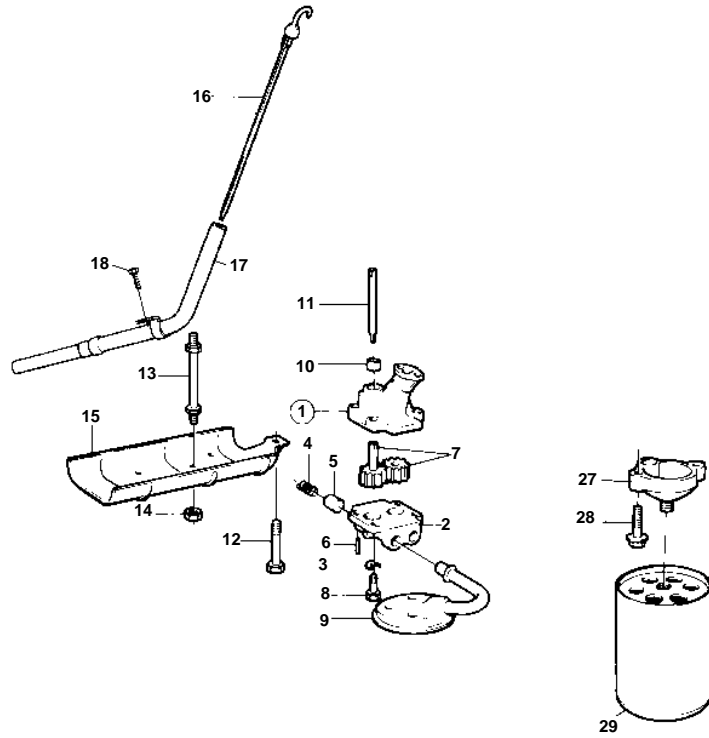

AQ231B

9359

AQ231B

REF	PART NO.	QTY	DESCRIPTION	SEE SEC.	NOTES
1	856064	1	Oil pump		OIL PUMP 856390 IS SOLD ONLY AS A COMPLETE UNIT, REPL BY 856390
2		1	· COVER		
3	941906	4	· Spring washer		
4	856065	1	· Spring		
5	835376	1	· Spring		
6		1	· Spring catch		
7		2	· GEAR		
8	835379	4	· Screw		
9	835372	1	Oil strainer		
10	835374	1	Sleeve		
11	835373	1	Shaft		
12	955550	1	Hexagon screw		(835082)
13	835038	5	Stud	17461	
14	835368	5	Nut		
15	841734	1	Baffle plate		
16	835414	1	Oil dipstick		
17	841544	1	Tube		
18	955512	1	Hexagon screw		
19	856437	1	Sump		(855826)
20	855819	1	Gasket		
21	855817	1	Reinforcing plate		RIGHT SIDE
	855818	1	Reinforcing plate		LEFT SIDE
22	855808	4	Stud		
23	855596	4	Nut		
24	855821	14	Screw		REPL BY 940100,955893
25	841215	1	Plug		
26	856295	1	Gasket		(818688)
27	835423	1	Anchorage		
28		2	Screw		
29	835440	1	Oil filter		
			Bulletin P-21-7-1	P-21-7-1-EN	Oil Filters, GM gas engines