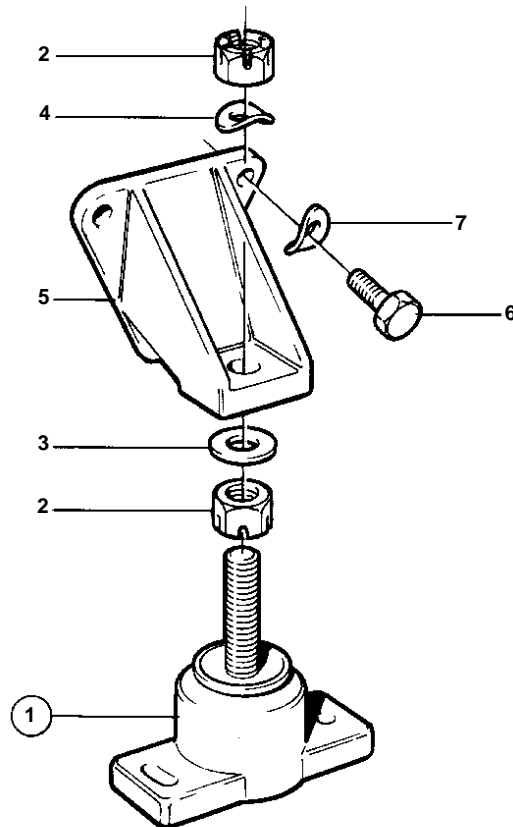

AQ231A

6116

AQ231A

| REF | PART NO. | QTY | DESCRIPTION |
|-----|----------|-----|------------------|
| 1 | 835449 | 2 | Rubber cushion |
| 2 | 944236 | 4 | Lock nut |
| 3 | 955900 | 2 | Washer |
| 4 | 941912 | 2 | Spring washer |
| 5 | 835459 | 2 | Engine mountings |
| 6 | 955535 | 6 | Hexagon screw |
| 7 | 942336 | 6 | Spring washer |
| | | | |