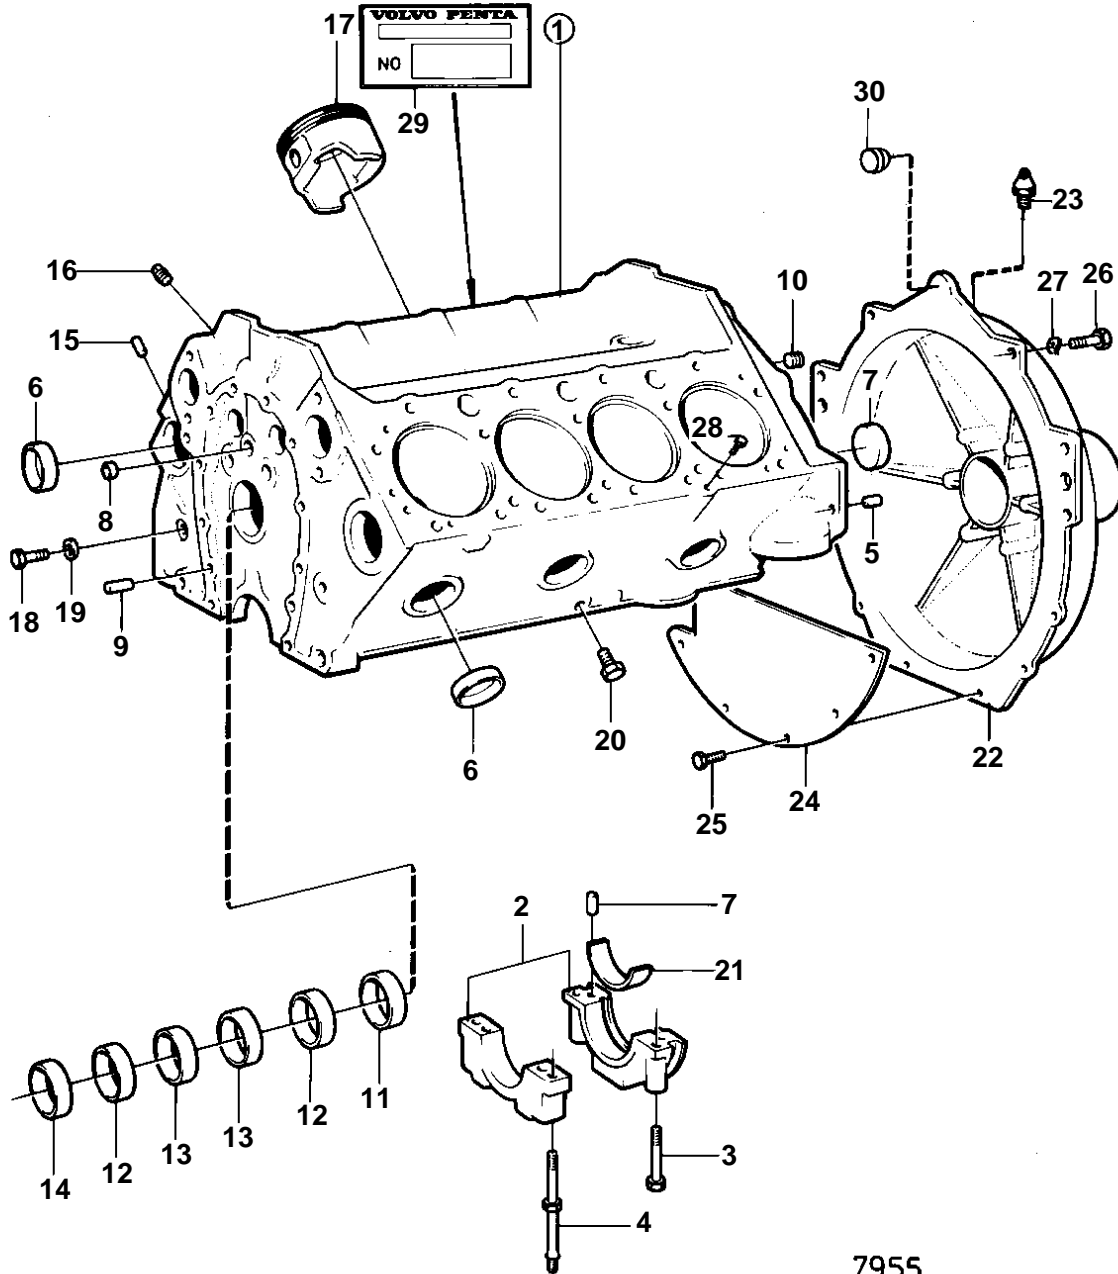

AQ231B

AQ231B

REF	PART NO.	QTY	DESCRIPTION	SEE SEC.	NOTES
1	856059	1	Cylinder block		
			Bulletin P-21-0-9	P-21-0-9-EN	Longblock Guidelines, 500,501,AQ231/225/211, BB231
2		5	· BEARING CAP		
3	835037	5	· Screw		
4	835038	5	· Stud	17469	
5		2	· Locating pin		
6	835039	8	· Plug		
7	835040	2	· Locating pin		
8		4	· Plug		
9	855828	1	· Locating pin		
10	952075	5	· Plug		
11	835496	1	· Plug		
12	841423	2	· Bushing	17465	
13	841424	2	· Bushing	17465	
14	841422	1	· Bearing	17465	
15	835497	4	· Locating pin		
16	191026	1	· Plug		
17		8	· PISTON	17463	
18	940133	1	· Hexagon screw		
19	18651	1	· Gasket		
20	192134	2	· Plug		
21		X	· MAIN BEARING KIT	17463	
22	841967	1	Flywheel housing		
23	914167	1	Lubricating nipple		
24	826448	1	Cover plate		
25	947224	5	Hexagon screw		
26	941939	6	Screw		
27	942336	6	Spring washer		
28	943835	1	Plug		
29		1	ENGINE NUMBER PLATE		
30	944738	1	Plug		