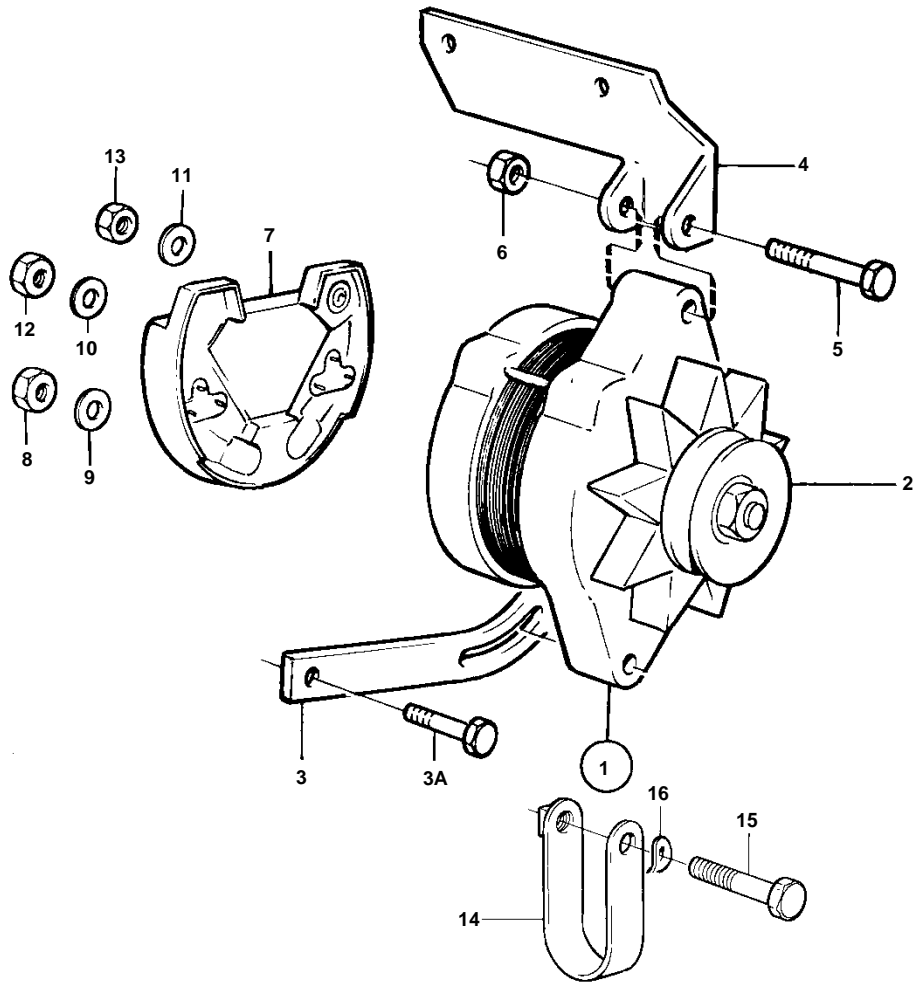

AQ231A, AQ231B

8064

**AQ231A, AQ231B**

REF	PART NO.	QTY	DESCRIPTION	SEE SEC.	NOTES
1	858838	1	Alternator		14V 50A, SERIAL NO 71372-
				17490	
2	841813	1	Pulley		
3	855390	1	Tensioner		SERIAL NO 67511-
3A	955534	1	Hexagon screw		
4		1	Anchorage		
5	955700	1	Hexagon screw		
6	950375	1	Lock nut		
7	840638	1	Junction block		REPL BY 858968
	858968	1	Junction block		
8	955781	2	· Hexagon nut		
9	941906	2	· Spring washer		
10	941906	1	Spring washer		
11	941905	1	Spring washer		
12	955781	1	Hexagon nut		+
13	955780	1	Hexagon nut		
14	466735	1	Tensioning eyelet		
15	955298	1	Hexagon screw		
16	941907	1	Spring washer		