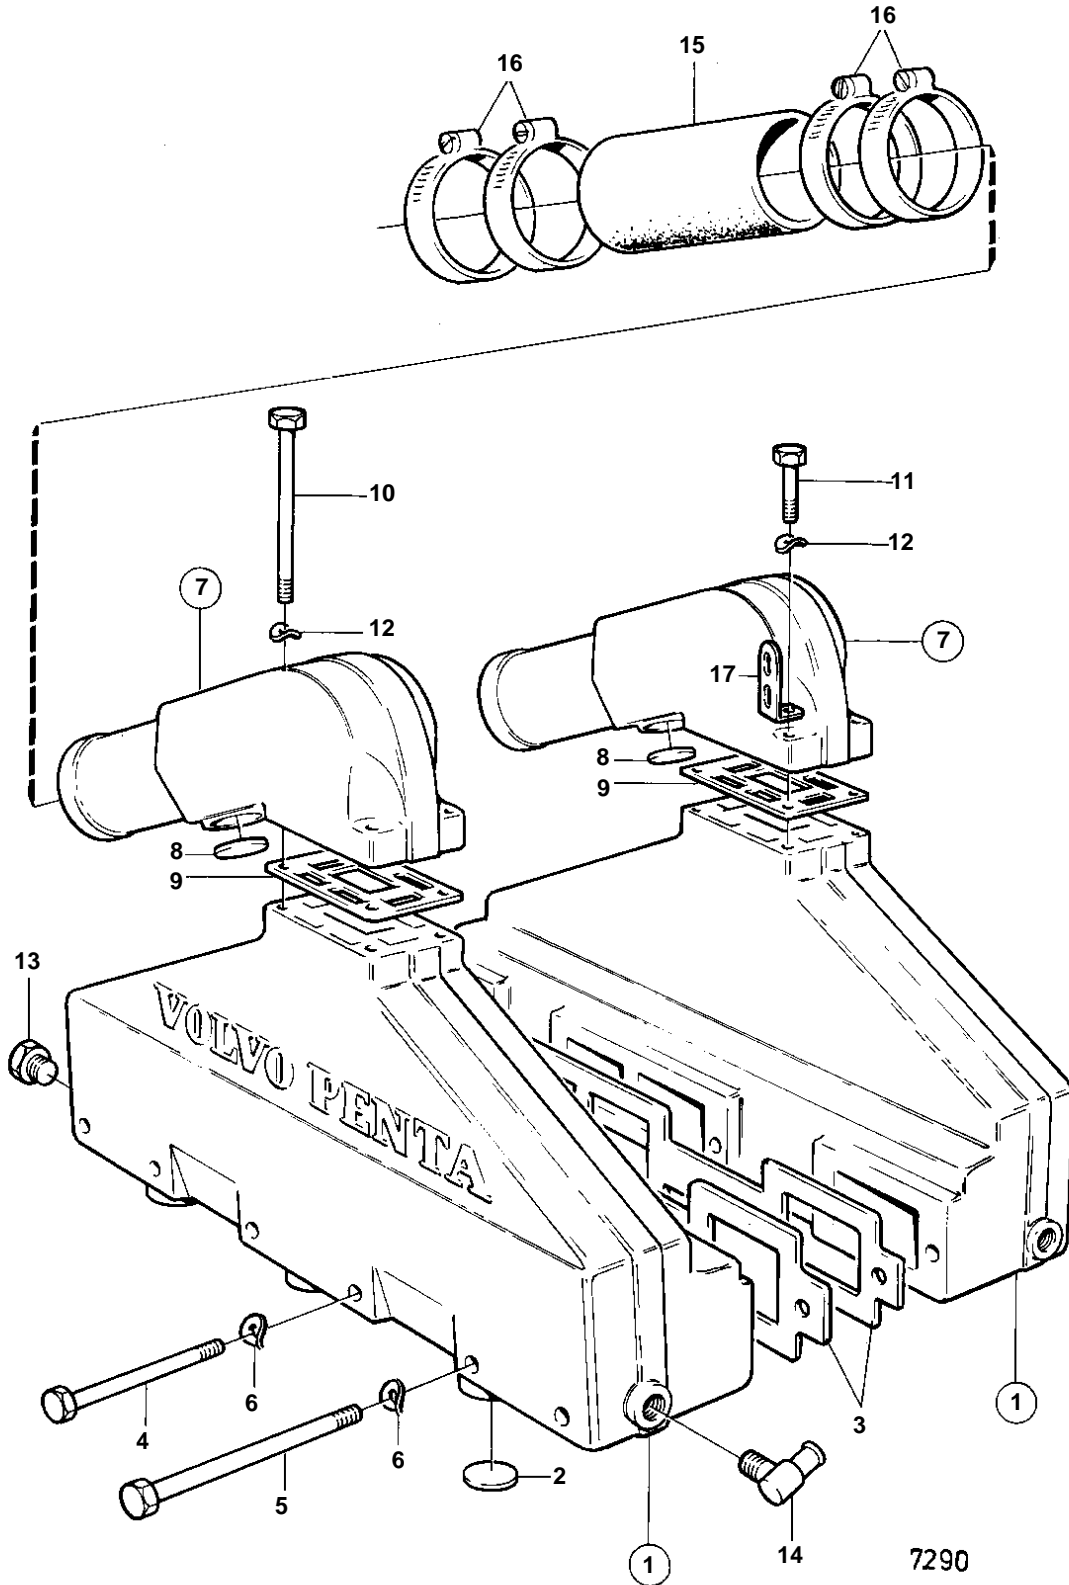

AQ231B

AQ231B

REF	PART NO.	QTY	DESCRIPTION	SEE SEC.	NOTES
1	855926	2	Exhaust pipe		
2	477024	6	· Expansion plug		(192211)
3	856034	2	Gasket		SERIAL NO 78795-
4	942268	8	Hexagon screw		L = 127 MM
5	942547	4	Hexagon screw		L = 133 MM
6	942336	12	Spring washer		
7	855384	2	Exhaust riser		
8	477024	2	· Expansion plug		(192211)
9	856039	2	Gasket		
10	959794	4	Hexagon screw		L = 127 MM
11	940186	3	Hexagon screw		L = 38 MM
	940161	1	Hexagon screw		L = 45 MM
12	941907	8	Spring washer		
	955894	1	Washer		
13	192154	2	Plug		
14	961610	2	Hose nipple	17474	
15	834751	2	Exhaust hose, HOSE		L = 2X160 MM SEE GROUP 4A
16	853012	8	Hose clamp		
17	965552	1	Bracket		