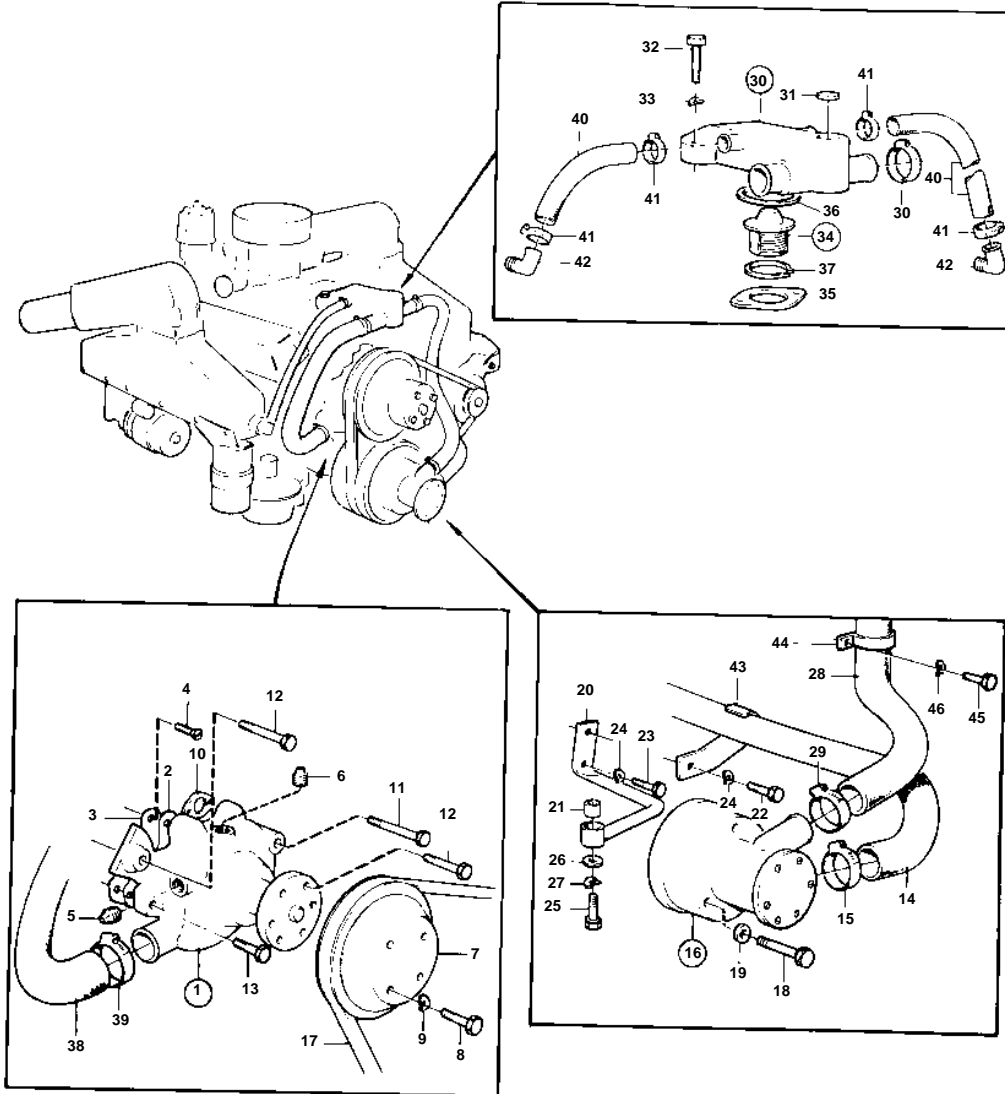

AQ231B

9248

AQ231B

| REF | PART NO. | QTY | DESCRIPTION | SEE SEC. | NOTES |
|-----|----------|-----|--------------------|----------|---|
| 1 | 835390 | 1 | Water pump | | REPLACED BY WATER PUMP 856364, WHICH CONTAINS 2 GASKETS 835210. |
| 2 | 841036 | 1 | · Gasket | | |
| 3 | | 1 | · Plate | | REPL BY 856364 |
| 4 | 841426 | 6 | · Screw | | |
| 5 | 952358 | 1 | · Plug | | |
| 6 | 952359 | 1 | · Plug | | |
| 7 | 855283 | 1 | Pulley | | |
| 8 | 955655 | 4 | Hexagon screw | | |
| 9 | 941907 | 4 | Spring washer | | |
| 10 | 835210 | 2 | Gasket | | |
| 11 | 940162 | 1 | Hexagon screw | | |
| 12 | 955536 | 2 | Hexagon screw | | |
| 13 | 955540 | 1 | Hexagon screw | | |
| 14 | 834770 | 1 | Hose | | |
| 15 | 961669 | 2 | Hose clamp | | |
| 16 | 841640 | 1 | Sea water pump | | |
| | | | | 17479 | |
| 17 | 958498 | 1 | V-belt | | |
| 18 | 968531 | 3 | Hex. socket screw | | |
| 19 | 942336 | 3 | Spring washer | | |
| 20 | 826421 | 1 | Torque rod | | |
| 21 | 826422 | 1 | Rubber bushing | | |
| 22 | 940115 | 1 | Hexagon screw | | |
| 23 | 955534 | 1 | Hexagon screw | | SEE GROUP 3 |
| 24 | 942336 | 2 | Spring washer | | |
| 25 | 955523 | 1 | Hexagon screw | | |
| 26 | 960141 | 1 | Washer | | |
| 27 | 941907 | 1 | Spring washer | | |
| 28 | 826423 | 1 | Hose | | |
| 29 | 961669 | 2 | Hose clamp | | |
| 30 | 855485 | 1 | Thermostat housing | | |
| 31 | 477026 | 1 | · Expansion plug | | (192426) |
| 32 | 955537 | 2 | Hexagon screw | | |
| 33 | 942336 | 2 | Spring washer | | |
| 34 | 876305 | 1 | Thermostat kit | | (875794) |
| 35 | 835417 | 1 | · Gasket | | |
| 36 | 416033 | 1 | Sealing ring | | |
| 37 | 855486 | 1 | Lock ring | | |
| 38 | 834906 | 1 | Hose | | |
| 39 | 961671 | 2 | Hose clamp | | |
| 40 | 952970 | X | Hose | | L = 2X350 MM |
| 41 | 961666 | 4 | Hose clamp | | |
| 42 | 961610 | 2 | Hose nipple | | |
| 43 | | 1 | Clamp | | |
| 44 | 841307 | 1 | Clamp | | |
| 45 | 955534 | 1 | Hexagon screw | | |
| 46 | 942336 | 1 | Spring washer | | |