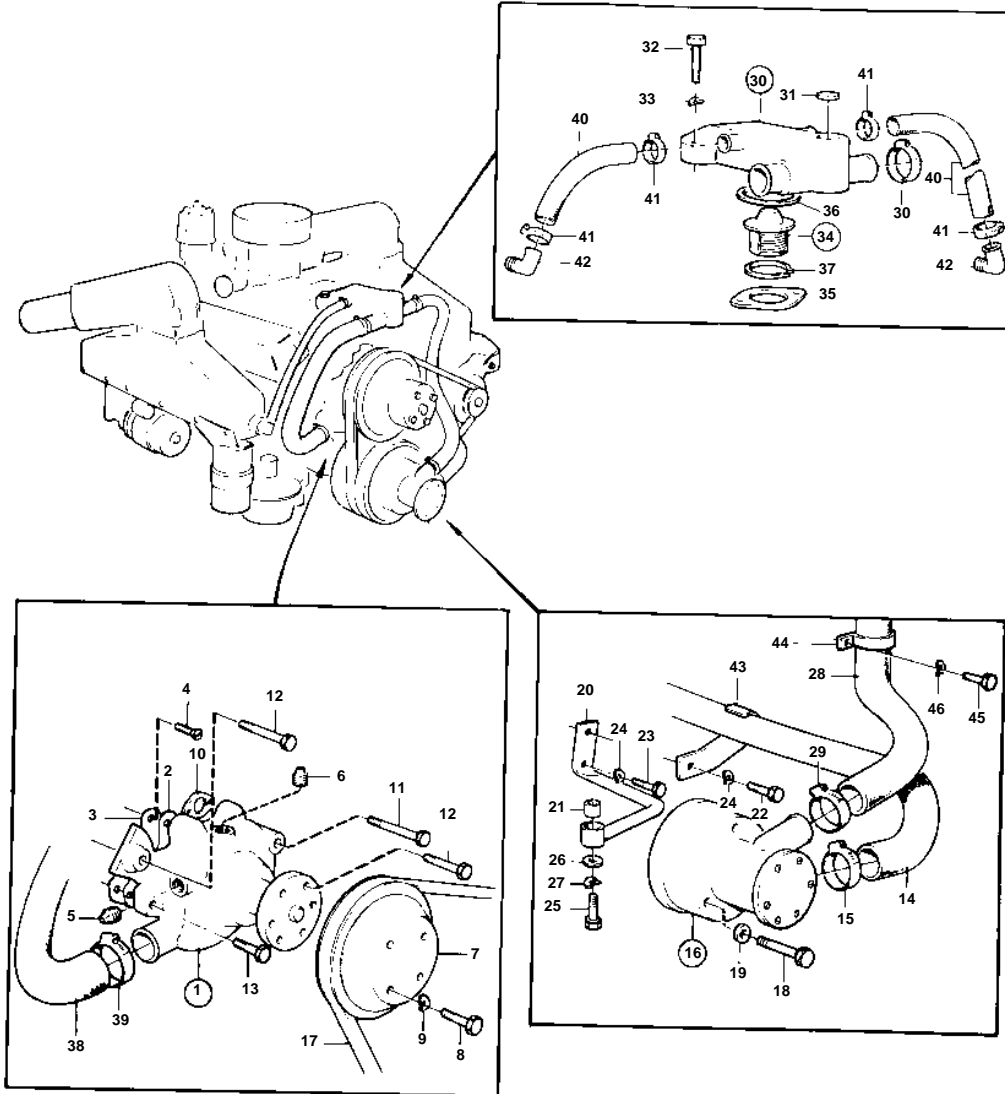

AQ231B

9248

AQ231B

REF	PART NO.	QTY	DESCRIPTION	SEE SEC.	NOTES
1	835390	1	Water pump		REPLACED BY WATER PUMP 856364, WHICH CONTAINS 2 GASKETS 835210.
2	841036	1	· Gasket		
3		1	· Plate		REPL BY 856364
4	841426	6	· Screw		
5	952358	1	· Plug		
6	952359	1	· Plug		
7	855283	1	Pulley		
8	955655	4	Hexagon screw		
9	941907	4	Spring washer		
10	835210	2	Gasket		
11	940162	1	Hexagon screw		
12	955536	2	Hexagon screw		
13	955540	1	Hexagon screw		
14	834770	1	Hose		
15	961669	2	Hose clamp		
16	841640	1	Sea water pump		
				17479	
17	958498	1	V-belt		
18	968531	3	Hex. socket screw		
19	942336	3	Spring washer		
20	826421	1	Torque rod		
21	826422	1	Rubber bushing		
22	940115	1	Hexagon screw		
23	955534	1	Hexagon screw		SEE GROUP 3
24	942336	2	Spring washer		
25	955523	1	Hexagon screw		
26	960141	1	Washer		
27	941907	1	Spring washer		
28	826423	1	Hose		
29	961669	2	Hose clamp		
30	855485	1	Thermostat housing		
31	477026	1	· Expansion plug		(192426)
32	955537	2	Hexagon screw		
33	942336	2	Spring washer		
34	876305	1	Thermostat kit		(875794)
35	835417	1	· Gasket		
36	416033	1	Sealing ring		
37	855486	1	Lock ring		
38	834906	1	Hose		
39	961671	2	Hose clamp		
40	952970	X	Hose		L = 2X350 MM
41	961666	4	Hose clamp		
42	961610	2	Hose nipple		
43		1	Clamp		
44	841307	1	Clamp		
45	955534	1	Hexagon screw		
46	942336	1	Spring washer		