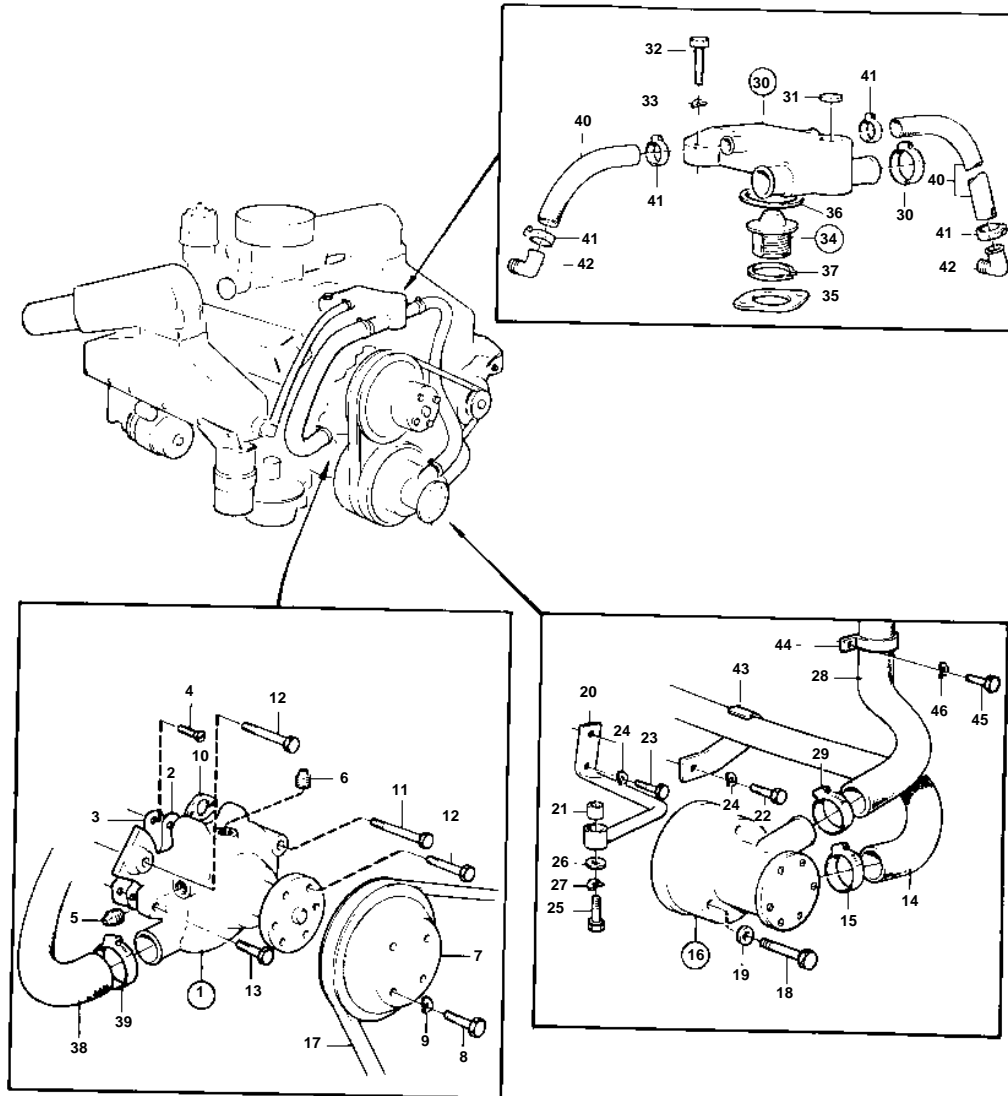

AQ231A

924B

**AQ231A**

REF	PART NO.	QTY	DESCRIPTION	SEE SEC.	NOTES
1	835390	1	Water pump		REPLACED BY WATER PUMP 856364, WHICH CONTAINS 2 GASKETS 835210.
2	841036	1	· Gasket		
3		1	· Plate		REPL BY 856364
4	841426	6	· Screw		
5	952358	1	· Plug		
6	952359	1	· Plug		
7	855283	1	Pulley		
8	955655	4	Hexagon screw		
9	941907	4	Spring washer		
10	835210	2	Gasket		
11	940162	1	Hexagon screw		
12	955536	2	Hexagon screw		
13	955540	1	Hexagon screw		
14	855373	1	Hose		
15	961669	2	Hose clamp		
16	841640	1	Sea water pump		
				17479	
17	958498	1	V-belt		
18	948324	3	Hex. socket screw		
19	942336	3	Spring washer		
20	826421	1	Torque rod		
21	826422	1	Rubber bushing		
22	940115	1	Hexagon screw		
23	955534	1	Hexagon screw		SEE GROUP 3
24	942336	2	Spring washer		
25	955523	1	Hexagon screw		
26	960141	1	Washer		
27	941907	1	Spring washer		
28	826423	1	Hose		
29	961669	2	Hose clamp		
30	855485	1	Thermostat housing		
31	477026	1	· Expansion plug		(192426)
32	955537	2	Hexagon screw		
33	942336	2	Spring washer		
34	876305	1	Thermostat kit		(875794)
35	835417	1	· Gasket		
36	416033	1	Sealing ring		
37	855486	1	Lock ring		
38	834906	1	Hose		
39	961671	2	Hose clamp		
40	952970	X	Hose		L = 2X350 MM
41	961666	4	Hose clamp		
42	961610	2	Hose nipple		
43		1	Clamp		
		1	Clamp		
44	841307	1	Clamp		
45	955534	1	Hexagon screw		
46	942336	1	Spring washer		