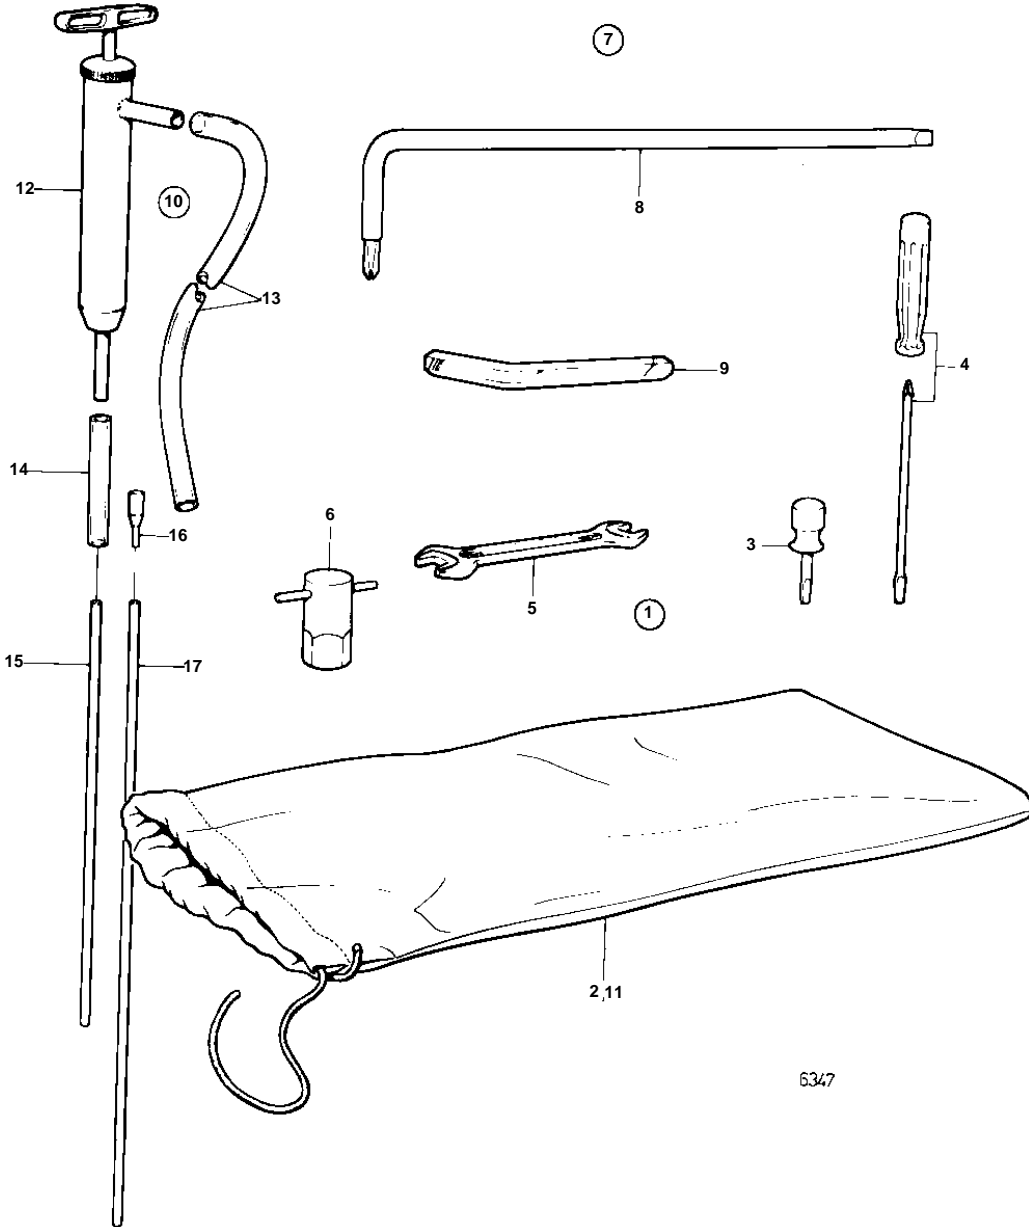

AQ225D, AQ225E, AQ225F, BB225A, BB225B, BB225C

AQ225D, AQ225E, AQ225F, BB225A, BB225B, BB225C

REF	PART NO.	QTY	DESCRIPTION	NOTES
1		1	Tool kit	
2	844642	1	• Tool bag	(809863)
3		1	• Screwdriver	
4		1	• Combination screwdri	
5		1	• Open-end wrench	13-16MM
		1	• Open-end wrench	1/2-11/16MM
		1	• Open-end wrench	19-22MM
6		1	Socket wrench	
7	841045	1	Tool kit	AQ DRIVE UNIT
8		1	• Screwdriver	
9	914675	1	• Allen wrench	1/4"
	914677	1	• Allen wrench	3/8"
10	875117	1	Oil bilge pump	
11	844642	1	• Tool bag	
12		1	• OIL BILGE PUMP	
13	806282	1	• Plastic hose	L = 1000 MM
14		1	• PLASTIC HOSE	L = 100 MM
15	841527	1	• Plastic pipe	L = 700 MM
16		1	• Rubber hose	
17	835964	1	• Tube	L = 711 MM