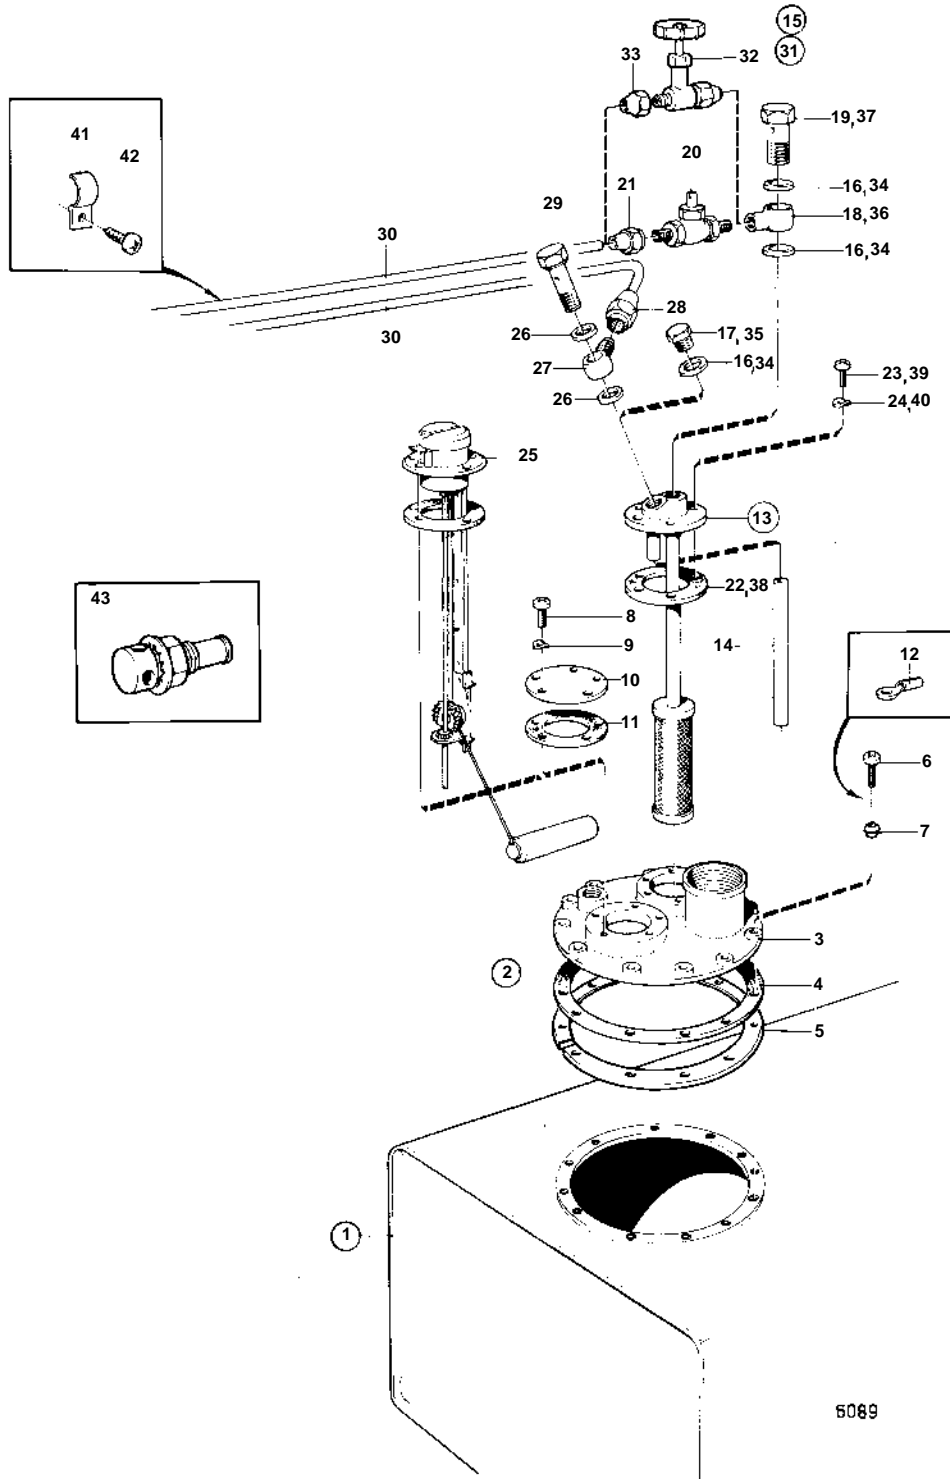

AQ225D, AQ225E, AQ225F, BB225A, BB225B, BB225C

AQ225D, AQ225E, AQ225F, BB225A, BB225B, BB225C

REF	PART NO.	QTY	DESCRIPTION	SEE SEC.	NOTES
1		1	Fuel tank		
2	828371	1	• Cover		DIESEL
3	833799	1	• • Cardboard tube		
4	833800	1	• • Gasket		
5		1	• • FLANGE		EXTRA FLANGE FOR DIFFERENT TYPE OF TANK THAN 828340.
6	956080	12	• • Cross recessed screw		
7	834481	12	• • Gasket		
8	956076	5	• • Cross recessed screw		
9	941905	5	• • Spring washer		
10	833801	1	• • Cardboard tube		
11	89865	1	• • Gasket		
12	881493	1	• • Cable terminal		SEE GROUP 3
13	828341	1	• Suction pipe		L = 242 MM
	828372	1	• Suction pipe		L = 333 MM
	828373	1	• Suction pipe		L = 458 MM
14	941279	X	• • Hose		
15		1	• Connector kit		5/16"
16	957178	3	• • Gasket		
17	191830	1	• • Plug		
18	833857	1	• • Banjo nipple		
19	25167	1	• • Hollow screw		
20		1	• • Shut-off cock		
21	954322	1	• • • Fitting nut		
22	89865	1	• • Gasket		
23	956076	5	• • Cross recessed screw		L = 12 MM
	956080	5	• • Cross recessed screw		L = 22 MM
24	941905	5	• • Spring washer		
25		1	Tank gauge	17333	
26	957178	2	Gasket		
27	807060	1	Banjo nipple		
28	807061	1	Cap nut		
29	25167	1	Hollow screw		
30	828227	X	Copper tube		5/16", L=3000MM
	954307	X	Tube		3/8"
		X	FUEL LINE KIT	17329	
31		1	Connector kit		3/8"
32	841523	1	• Faucet		
33	954323	3	• Fitting nut		3/8"
34	957178	3	• Gasket		
35	191830	1	• Plug		
36	191600	1	• Banjo nipple		3/8"
37	25167	1	• Hollow screw		
38	89865	1	• Gasket		
39	956076	5	• Cross recessed screw		L = 12 MM
	956080	5	• Cross recessed screw		L = 22 MM
40	941905	5	• Spring washer		
41	951189	X	Clamp		
42	955139	X	Cross recessed screw		
43		1	Tank valve		5/8"