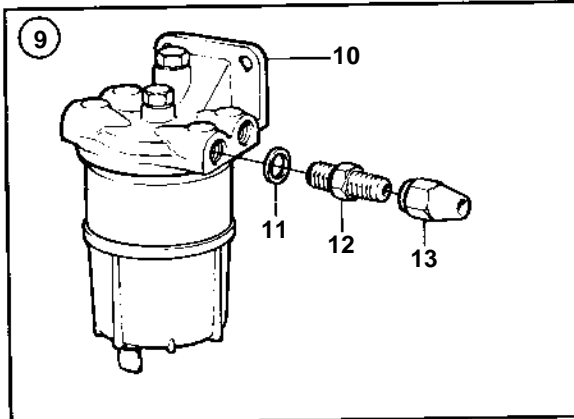

AQ225D, AQ225E, AQ225F, BB225A, BB225B, BB225C

6187

AQ225D, AQ225E, AQ225F, BB225A, BB225B, BB225C

REF	PART NO.	QTY	DESCRIPTION	SEE SEC.	NOTES
1	855117	1	Nipple		1/8"-27 NPTF
	855207	1	Nipple		1/4"-18 NPTF
2	829744	1	Hose connection		5/16"
	855129	1	Hose connection		5/16"
3	831630	1	Fuel hose, L=700mm		1/8"NPTF-1/2"UNF
	834899	1	Fuel hose, L=700mm		1/4"NPTF-5/8"UNF
4	845109	1	Fuel filter		5/16", 3/8"
			Bulletin 50-03	50-03-EN	Extra Fuel/Water Separators, D2010, D22
5	821094	1	• Fuel filter		
			Bulletin 50-03	50-03-EN	Extra Fuel/Water Separators, D2010, D22
6	18817	2	• Gasket		
7	191397	2	• Nipple		5/16"
	941438	2	• Nipple		3/8"
8	954322	2	• Fitting nut		5/16"
	954323	2	• Fitting nut		3/8"
9	833972	1	Water separator		5/16", 3/8"
10	833971	1	• Water separator		
11	957176	2	• Gasket		
12	191397	2	• Nipple		5/16"
	941438	2	• Nipple		3/8"
13	954322	2	• Fitting nut		5/16"
	954323	2	• Fitting nut		3/8"
14	841071	1	Fuel filter		5/16", 3/8"
15	841054	1	• Fuel filter		
16		1	• • HOUSING		
17	841162	1	• • Filter		
18		1	• • COVER		
19	190962	2	• Nipple		5/16"
	954337	2	• Nipple		3/8"
20	954322	2	• Fitting nut		5/16"
	954323	2	• Fitting nut		3/8"
21	827912	1	Fuel pipe		5/16"
			Bulletin P-23-4-3	P-23-4-3-EN	Fuel Line 5/16", Copper Pipe
22	943847	1	• Tube		5/16", L=5000MM
23	954322	3	• Fitting nut		
24	954336	2	• Nipple		
25	954343	1	• Elbow nipple		
26	824599	1	• Tap		
27	951189	15	• Clamp		
28	955139	15	• Cross recessed screw		