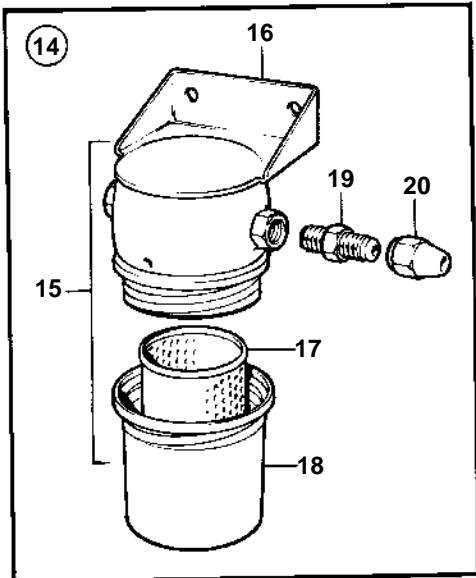

AQ225D, AQ225E, AQ225F, BB225A, BB225B, BB225C

6187

AQ225D, AQ225E, AQ225F, BB225A, BB225B, BB225C

REF	PART NO.	QTY	DESCRIPTION	SEE SEC.	NOTES
1	855117	1	Nipple		1/8"-27 NPTF
	855207	1	Nipple		1/4"-18 NPTF
2	829744	1	Hose connection		5/16"
	855129	1	Hose connection		5/16"
3	831630	1	Fuel hose, L=700mm		1/8"NPTF-1/2"UNF
	834899	1	Fuel hose, L=700mm		1/4"NPTF-5/8"UNF
4	845109	1	Fuel filter		5/16", 3/8"
			Bulletin 50-03	50-03-EN	Extra Fuel/Water Separators, D2010, D22
5	821094	1	• Fuel filter		
			Bulletin 50-03	50-03-EN	Extra Fuel/Water Separators, D2010, D22
6	18817	2	• Gasket		
7	191397	2	• Nipple		5/16"
	941438	2	• Nipple		3/8"
8	954322	2	• Fitting nut		5/16"
	954323	2	• Fitting nut		3/8"
9	833972	1	Water separator		5/16", 3/8"
10	833971	1	• Water separator		
11	957176	2	• Gasket		
12	191397	2	• Nipple		5/16"
	941438	2	• Nipple		3/8"
13	954322	2	• Fitting nut		5/16"
	954323	2	• Fitting nut		3/8"
14	841071	1	Fuel filter		5/16", 3/8"
15	841054	1	• Fuel filter		
16		1	• • HOUSING		
17	841162	1	• • Filter		
18		1	• • COVER		
19	190962	2	• Nipple		5/16"
	954337	2	• Nipple		3/8"
20	954322	2	• Fitting nut		5/16"
	954323	2	• Fitting nut		3/8"
21	827912	1	Fuel pipe		5/16"
			Bulletin P-23-4-3	P-23-4-3-EN	Fuel Line 5/16", Copper Pipe
22	943847	1	• Tube		5/16", L=5000MM
23	954322	3	• Fitting nut		
24	954336	2	• Nipple		
25	954343	1	• Elbow nipple		
26	824599	1	• Tap		
27	951189	15	• Clamp		
28	955139	15	• Cross recessed screw		