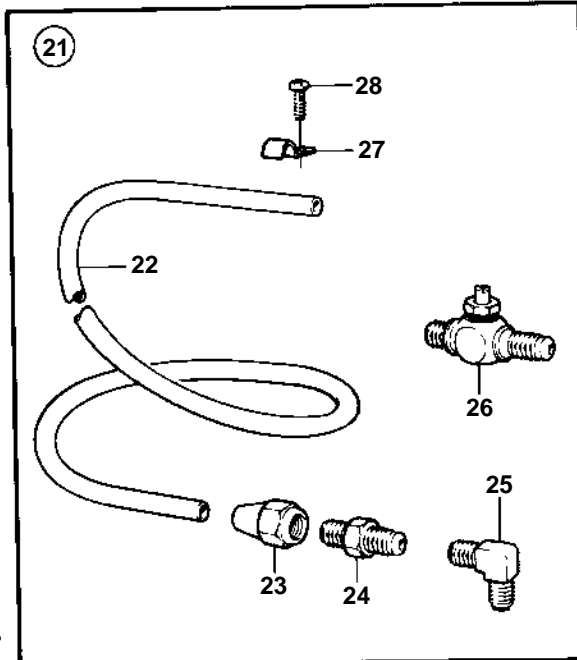

AQ225D, AQ225E, AQ225F, BB225A, BB225B, BB225C

6187

AQ225D, AQ225E, AQ225F, BB225A, BB225B, BB225C

REF	PART NO.	QTY	DESCRIPTION	SEE SEC.	NOTES
1	855117	1	Nipple		1/8"-27 NPTF
	855207	1	Nipple		1/4"-18 NPTF
2	829744	1	Hose connection		5/16"
	855129	1	Hose connection		5/16"
3	831630	1	Fuel hose, L=700mm		1/8"NPTF-1/2"UNF
	834899	1	Fuel hose, L=700mm		1/4"NPTF-5/8"UNF
4	845109	1	Fuel filter		5/16", 3/8"
			Bulletin 50-03	50-03-EN	Extra Fuel/Water Separators, D2010, D22
5	821094	1	• Fuel filter		
			Bulletin 50-03	50-03-EN	Extra Fuel/Water Separators, D2010, D22
6	18817	2	• Gasket		
7	191397	2	• Nipple		5/16"
	941438	2	• Nipple		3/8"
8	954322	2	• Fitting nut		5/16"
	954323	2	• Fitting nut		3/8"
9	833972	1	Water separator		5/16", 3/8"
10	833971	1	• Water separator		
11	957176	2	• Gasket		
12	191397	2	• Nipple		5/16"
	941438	2	• Nipple		3/8"
13	954322	2	• Fitting nut		5/16"
	954323	2	• Fitting nut		3/8"
14	841071	1	Fuel filter		5/16", 3/8"
15	841054	1	• Fuel filter		
16		1	• • HOUSING		
17	841162	1	• • Filter		
18		1	• • COVER		
19	190962	2	• Nipple		5/16"
	954337	2	• Nipple		3/8"
20	954322	2	• Fitting nut		5/16"
	954323	2	• Fitting nut		3/8"
21	827912	1	Fuel pipe		5/16"
			Bulletin P-23-4-3	P-23-4-3-EN	Fuel Line 5/16", Copper Pipe
22	943847	1	• Tube		5/16", L=5000MM
23	954322	3	• Fitting nut		
24	954336	2	• Nipple		
25	954343	1	• Elbow nipple		
26	824599	1	• Tap		
27	951189	15	• Clamp		
28	955139	15	• Cross recessed screw		