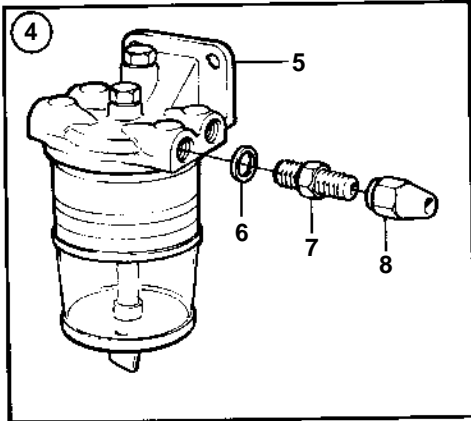

AQ225D, AQ225E, AQ225F, BB225A, BB225B, BB225C

6187

AQ225D, AQ225E, AQ225F, BB225A, BB225B, BB225C

REF	PART NO.	QTY	DESCRIPTION	SEE SEC.	NOTES
1	855117	1	Nipple		1/8"-27 NPTF
	855207	1	Nipple		1/4"-18 NPTF
2	829744	1	Hose connection		5/16"
	855129	1	Hose connection		5/16"
3	831630	1	Fuel hose, L=700mm		1/8"NPTF-1/2"UNF
	834899	1	Fuel hose, L=700mm		1/4"NPTF-5/8"UNF
4	845109	1	Fuel filter		5/16", 3/8"
			Bulletin 50-03	50-03-EN	Extra Fuel/Water Separators, D2010, D22
5	821094	1	• Fuel filter		
			Bulletin 50-03	50-03-EN	Extra Fuel/Water Separators, D2010, D22
6	18817	2	• Gasket		
7	191397	2	• Nipple		5/16"
	941438	2	• Nipple		3/8"
8	954322	2	• Fitting nut		5/16"
	954323	2	• Fitting nut		3/8"
9	833972	1	Water separator		5/16", 3/8"
10	833971	1	• Water separator		
11	957176	2	• Gasket		
12	191397	2	• Nipple		5/16"
	941438	2	• Nipple		3/8"
13	954322	2	• Fitting nut		5/16"
	954323	2	• Fitting nut		3/8"
14	841071	1	Fuel filter		5/16", 3/8"
15	841054	1	• Fuel filter		
16		1	• • HOUSING		
17	841162	1	• • Filter		
18		1	• • COVER		
19	190962	2	• Nipple		5/16"
	954337	2	• Nipple		3/8"
20	954322	2	• Fitting nut		5/16"
	954323	2	• Fitting nut		3/8"
21	827912	1	Fuel pipe		5/16"
			Bulletin P-23-4-3	P-23-4-3-EN	Fuel Line 5/16", Copper Pipe
22	943847	1	• Tube		5/16", L=5000MM
23	954322	3	• Fitting nut		
24	954336	2	• Nipple		
25	954343	1	• Elbow nipple		
26	824599	1	• Tap		
27	951189	15	• Clamp		
28	955139	15	• Cross recessed screw		