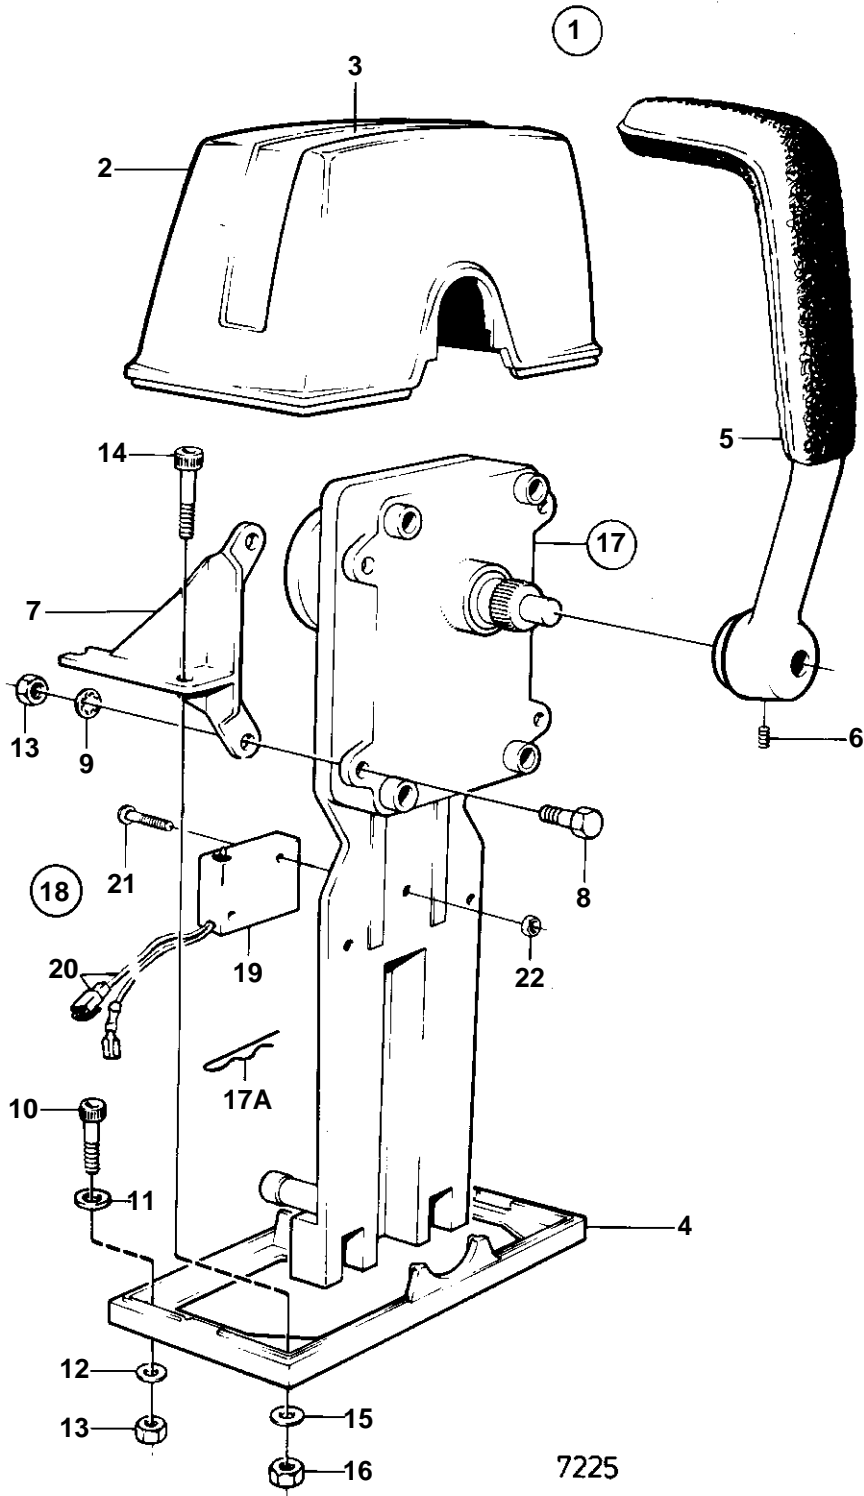

AQ225D, AQ225E, AQ225F, BB225A, BB225B, BB225C

AQ225D, AQ225E, AQ225F, BB225A, BB225B, BB225C

REF	PART NO.	QTY	DESCRIPTION	SEE SEC.	NOTES
1	839470	1	Mounting kit		REPL BY 851602
2	839472	1	· Cover		
4	839474	1	· Plate		
5	839475	1	· Hand lever		
6		1	· Lock screw		M5
	839693	1	· Lock screw		M8
7		1	· Bracket		MARKED 839480
	839481	1	· Bracket		MARKED 839481
8	955244	4	· Hexagon screw		
9		4	· Toothed washer		
10	947671	2	· Hex. socket screw		
12	960138	2	· Washer		
13	955780	6	· Hexagon nut		
14	947672	2	· Hex. socket screw		
15	960139	2	· Washer		
16	955781	2	· Hexagon nut		
17	839469	1	Control		REPL BY 851600
				17320	
				17320	
18	841165	1	Switch		MAIN STATION.
19	850200	1	· Toggle switch		
20		X	· · CABLES AND TERMINALS		SEE GROUP 3
21	946177	2	· Cross recessed screw		
22	947536	2	· Hexagon nut		