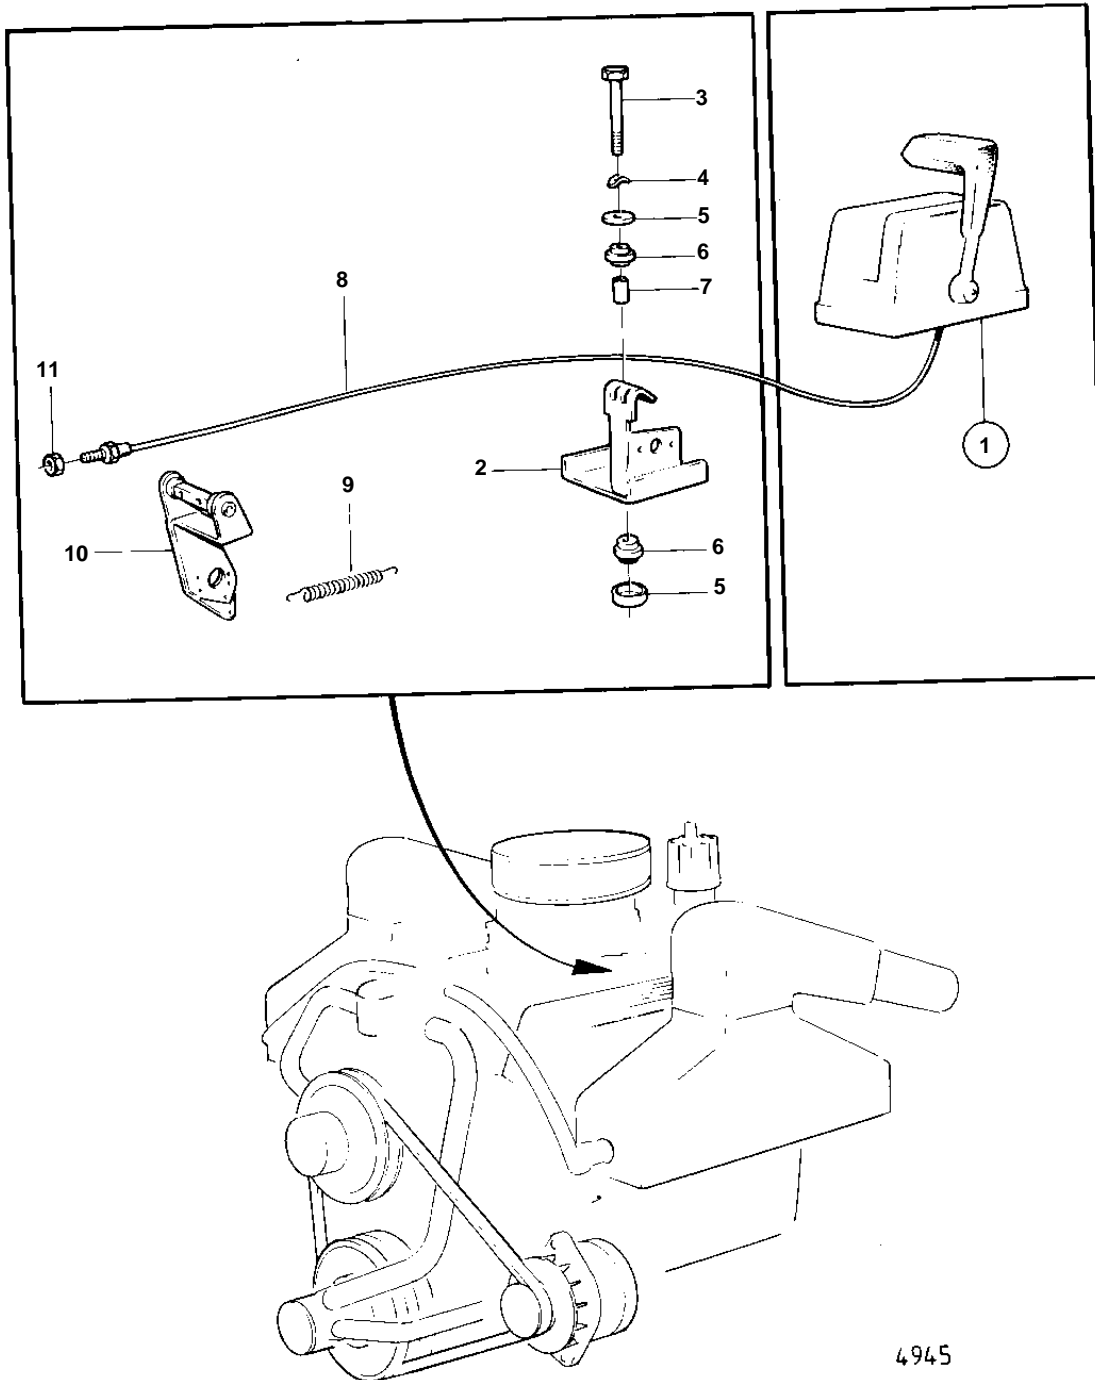

AQ225D

AQ225D

| REF | PART NO. | QTY | DESCRIPTION | NOTES |
|-----|----------|-----|----------------------|-------------|
| 1 | | X | ENGINE SPEED CONTROL | SEE GROUP 9 |
| 2 | 834700 | 1 | Bracket | SEE GROUP 3 |
| 3 | 940159 | 2 | Hexagon screw | |
| 4 | 941907 | 2 | Spring washer | |
| 5 | 418531 | 4 | Washer | |
| 6 | 403877 | 4 | Rubber bushing | |
| 7 | 403894 | 2 | Spacer sleeve | |
| 8 | | X | CONTROL CABLE | SEE GROUP 9 |
| 9 | 804274 | 1 | Tension spring | |
| 10 | 834713 | 1 | Lever | SEE GROUP 9 |
| 11 | 955844 | 2 | Hexagon nut | SEE GROUP 9 |