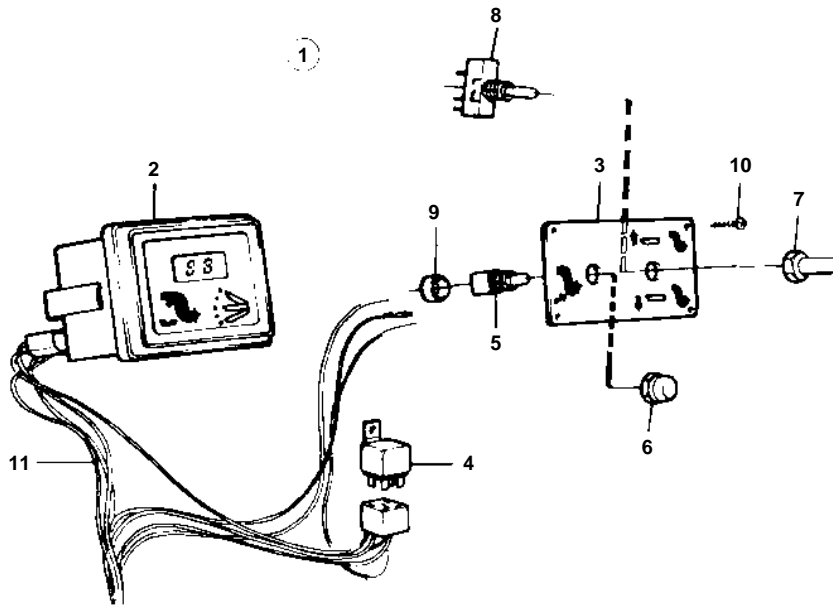

COMMON

9631

COMMON

REF	PART NO.	QTY	DESCRIPTION	NOTES
1	853067	1	Instrument panel	
2	828731	1	· Trimmer	
3	853866	1	· Control panel	(828739)
4	876040	1	· Relay kit	
5	828584	1	· Switch	
6	828586	1	· Button	
7	828743	1	· Button	
8	828742	1	· Switch	
9	828740	2	· Spacer washer	
10	828647	4	· Screw	
11		X	· CABLES AND TERMINALS	SEE GROUP 3
12	853052	X	Extension cable verl	L = 3000 MM
13	1140317	X	Y-koppling	