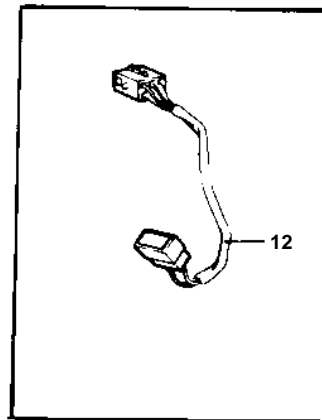

COMMON

9631

COMMON

REF	PART NO.	QTY	DESCRIPTION	NOTES
1	853067	1	Instrument panel	
2	828731	1	· Trimmer	
3	853866	1	· Control panel	(828739)
4	876040	1	· Relay kit	
5	828584	1	· Switch	
6	828586	1	· Button	
7	828743	1	· Button	
8	828742	1	· Switch	
9	828740	2	· Spacer washer	
10	828647	4	· Screw	
11		X	· CABLES AND TERMINALS	SEE GROUP 3
12	853052	X	Extension cable verl	L = 3000 MM
13	1140317	X	Y-koppling	