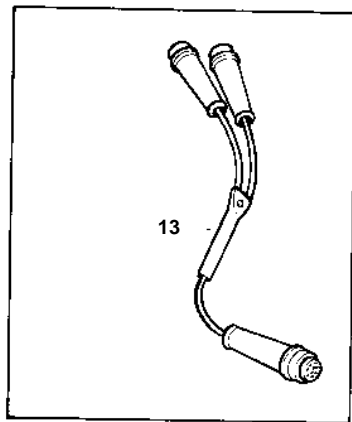

COMMON

9631

COMMON

REF	PART NO.	QTY	DESCRIPTION	NOTES
1	853067	1	Instrument panel	
2	828731	1	· Trimmer	
3	853866	1	· Control panel	(828739)
4	876040	1	· Relay kit	
5	828584	1	· Switch	
6	828586	1	· Button	
7	828743	1	· Button	
8	828742	1	· Switch	
9	828740	2	· Spacer washer	
10	828647	4	· Screw	
11		X	· CABLES AND TERMINALS	SEE GROUP 3
12	853052	X	Extension cable verl	L = 3000 MM
13	1140317	X	Y-koppling	