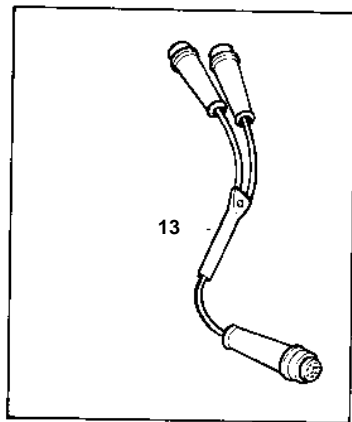

COMMON

9631

COMMON

REF	PART NO.	QTY	DESCRIPTION	NOTES
1	853067	1	Instrument panel	
2	828731	1	• Trimmer	
3	853866	1	• Control panel	(828739)
4	876040	1	• Relay kit	
5	828584	1	• Switch	
6	828586	1	• Button	
7	828743	1	• Button	
8	828742	1	• Switch	
9	828740	2	• Spacer washer	
10	828647	4	• Screw	
11		X	• CABLES AND TERMINALS	SEE GROUP 3
12	853052	X	Extension cable verl	L = 3000 MM
13	1140317	X	Y-koppling	