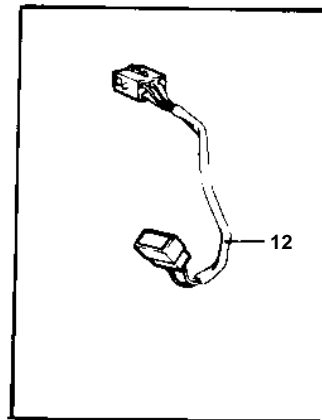

COMMON

9631

COMMON

REF	PART NO.	QTY	DESCRIPTION	NOTES
1	853067	1	Instrument panel	
2	828731	1	• Trimmer	
3	853866	1	• Control panel	(828739)
4	876040	1	• Relay kit	
5	828584	1	• Switch	
6	828586	1	• Button	
7	828743	1	• Button	
8	828742	1	• Switch	
9	828740	2	• Spacer washer	
10	828647	4	• Screw	
11		X	• CABLES AND TERMINALS	SEE GROUP 3
12	853052	X	Extension cable verl	L = 3000 MM
13	1140317	X	Y-koppling	