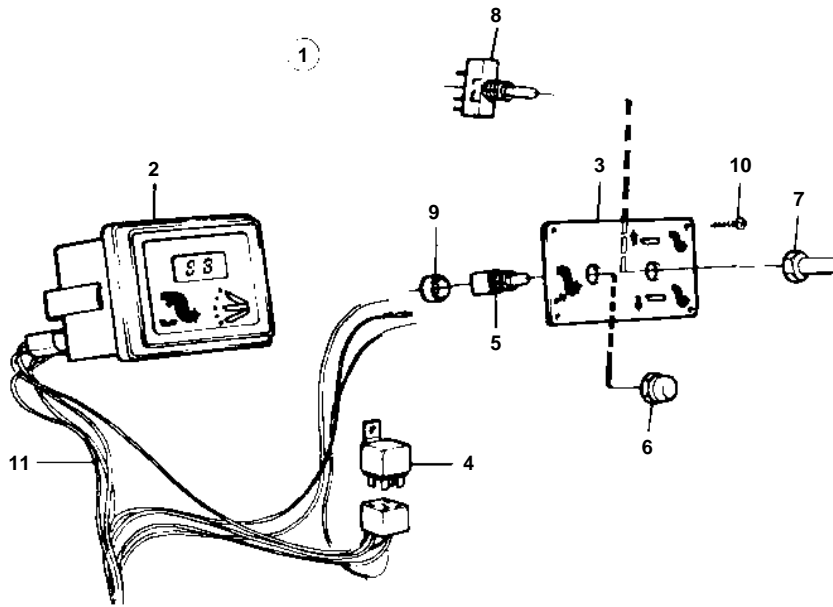

COMMON

9631

COMMON

REF	PART NO.	QTY	DESCRIPTION	NOTES
1	853067	1	Instrument panel	
2	828731	1	• Trimmer	
3	853866	1	• Control panel	(828739)
4	876040	1	• Relay kit	
5	828584	1	• Switch	
6	828586	1	• Button	
7	828743	1	• Button	
8	828742	1	• Switch	
9	828740	2	• Spacer washer	
10	828647	4	• Screw	
11		X	• CABLES AND TERMINALS	SEE GROUP 3
12	853052	X	Extension cable verl	L = 3000 MM
13	1140317	X	Y-koppling	