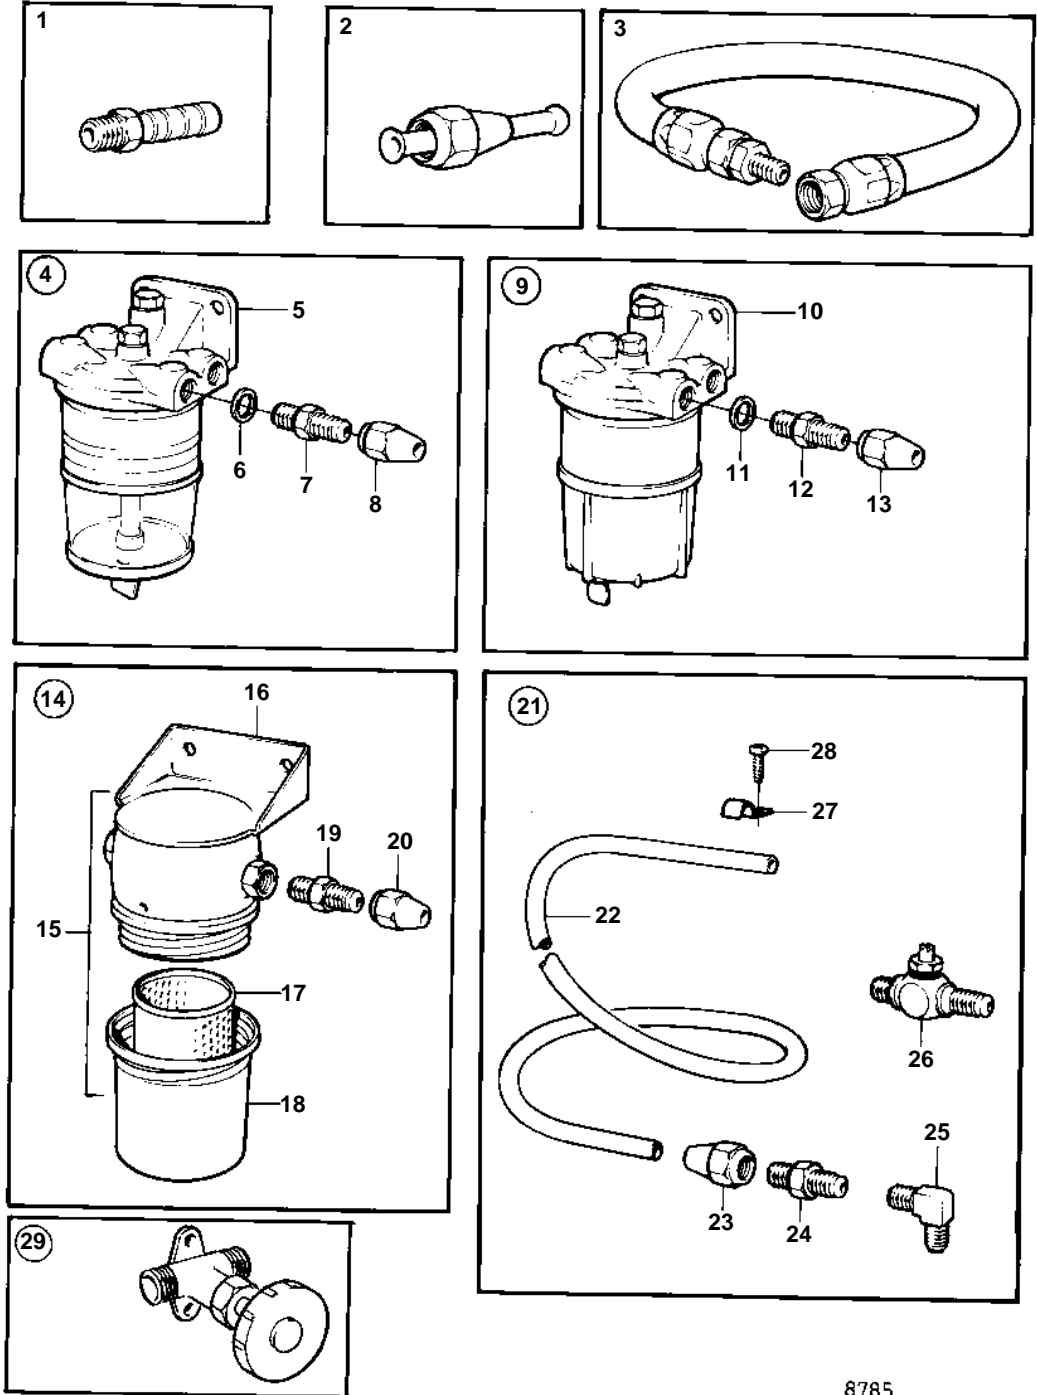

COMMON

8785

COMMON

REF	PART NO.	QTY	DESCRIPTION	SEE SEC.	NOTES
1	855117	1	Nipple		1/8"-27 NPTF
	855207	1	Nipple		1/4"-18 NPTF
2	829744	1	Hose connection		5/16"
	855129	1	Connector		5/16"
3	1141555	1	Fuel hose		
	1141554	1	Fuel hose		
	1140062		Copper tube		
4	845109	1	Fuel filter kit		5/16", 3/8"
			Bulletin 50-03	50-03-EN	Extra Fuel/Water Separators, D2010, D22
5	821094	1	• Fuel strainer		
			• Bulletin 50-03	50-03-EN	Extra Fuel/Water Separators, D2010, D22
6	18817	2	• Gasket		
7	191397	2	• Nipple		5/16"
	941438	2	• Nipple		3/8"
8	954322	2	• Cap nut		5/16"
	954323	2	• Cap nut		3/8"
9	833972	1	Water separator		5/16", 3/8"
10	833971	1	• Water separator		
11	957176	2	• Gasket		
12	191397	2	• Nipple		5/16"
	941438	2	• Nipple		3/8"
13	954322	2	• Cap nut		5/16"
	954323	2	• Cap nut		3/8"
14	841071	1	Filter		5/16", 3/8"
					REPL BY 855952
				090-0070	
15	841054	1	• Fuel filter		
16		1	• • HOUSING		
17	841162	1	• • Filter		
18		1	• • COVER		
19	190962	2	• Nipple		5/16"
	954337	2	• Nipple		3/8"
20	954322	2	• Cap nut		5/16"
	954323	2	• Cap nut		3/8"
21	827912	1	Fuel line		5/16"
22	943847	1	• Tube		5/16", L=5000MM
23	954322	3	• Cap nut		
24	954336	2	• Nipple		
25	954343	1	• Elbow nipple		
26	824599	1	• Tap		
27	951189	15	• Clamp		
28	955139	15	• Screw		
29	838418	X	Fuel valve		