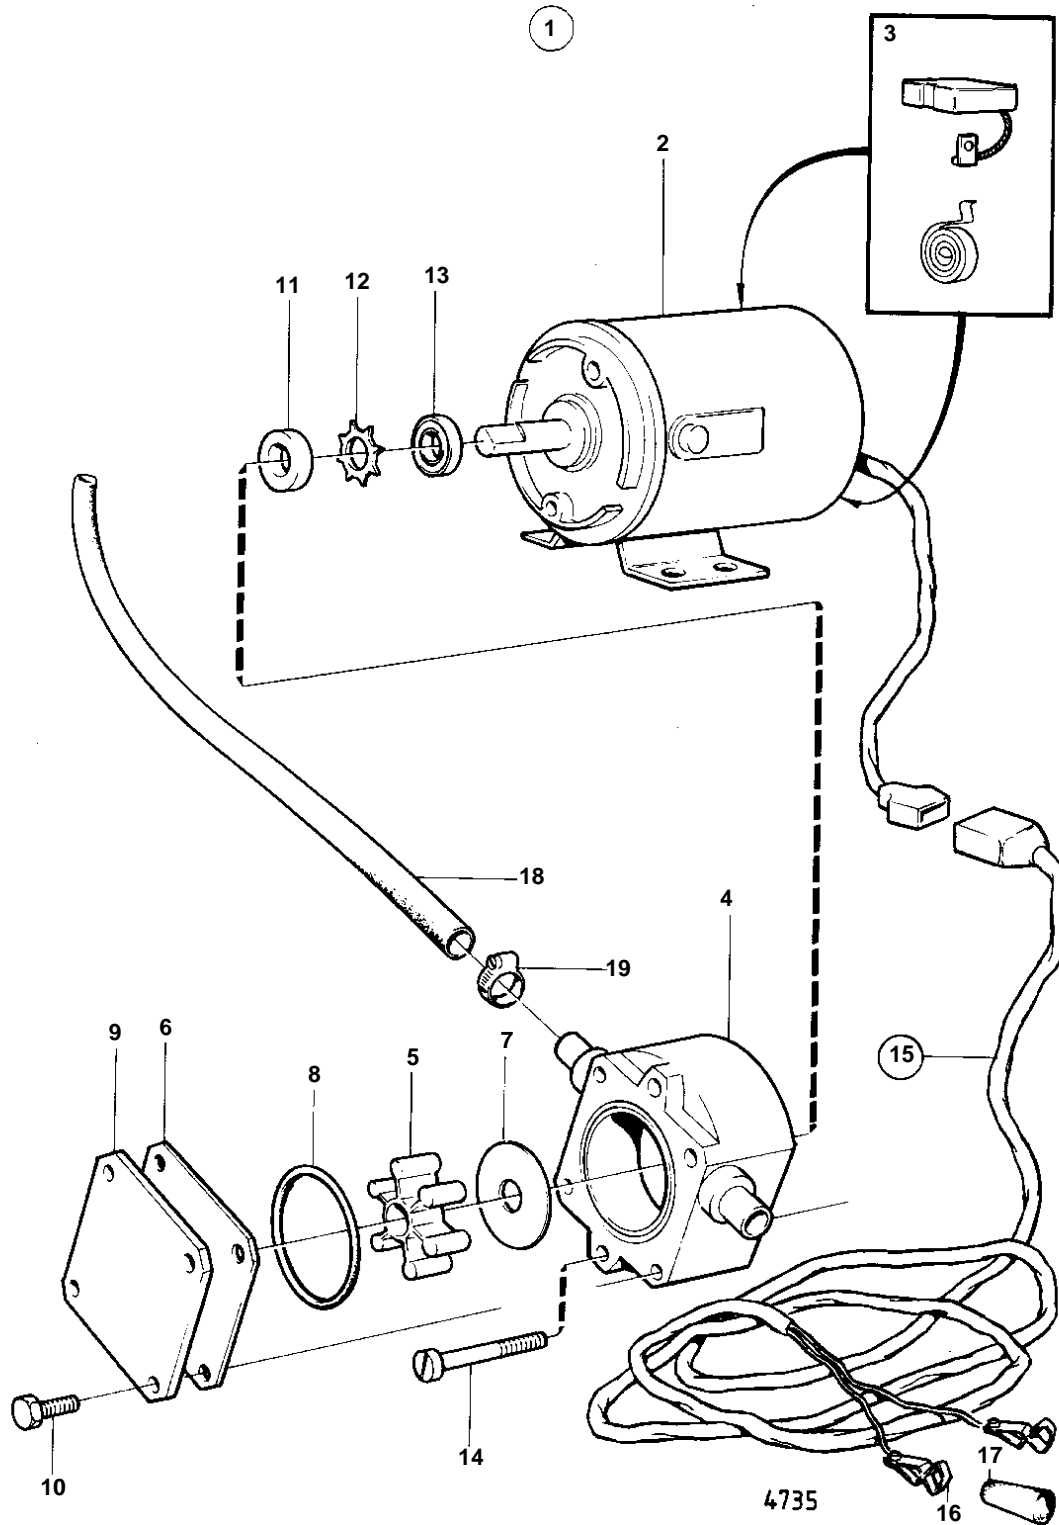

## COMMON

REF	PART NO.	QTY	DESCRIPTION	NOTES
1	843114	1	Oil bilge pump	12V
2		1	EL MOTOR	12V
3	844014	2	Carbon brush set	
4	844015	1	Housing	
5		1	IMPELLER	IK
6	844017	1	Wear washer	
7	844016	1	Wear washer	
8		1	O-RING	IK
9	844018	1	Cover	
10	844021	4	Screw	
11		1	SEAL RING	IK
12		1	LOCK WASHER	IK
13	844019	1	Oil deflector ring	
14	844020	2	Screw	
15	843113	1	· Cable trunk	
16		1	· · BATTERY TERMINAL	+ . REPLACED BY 1EA 844280,1EA 844278
		1	· · BATTERY TERMINAL	- . REPLACED BY 1EA 844280,1EA 844279
	844280	2	· · Cable terminal	LATE TYPE
17	844279	1	· · Isolation	LATE TYPE BLACK
	844278	1	· · Isolation	LATE TYPE RED
18	943707	X	· Rubber hose	L = 3000 MM
19	943471	3	· Hose clamp	
	844022	1	Impeller kit	