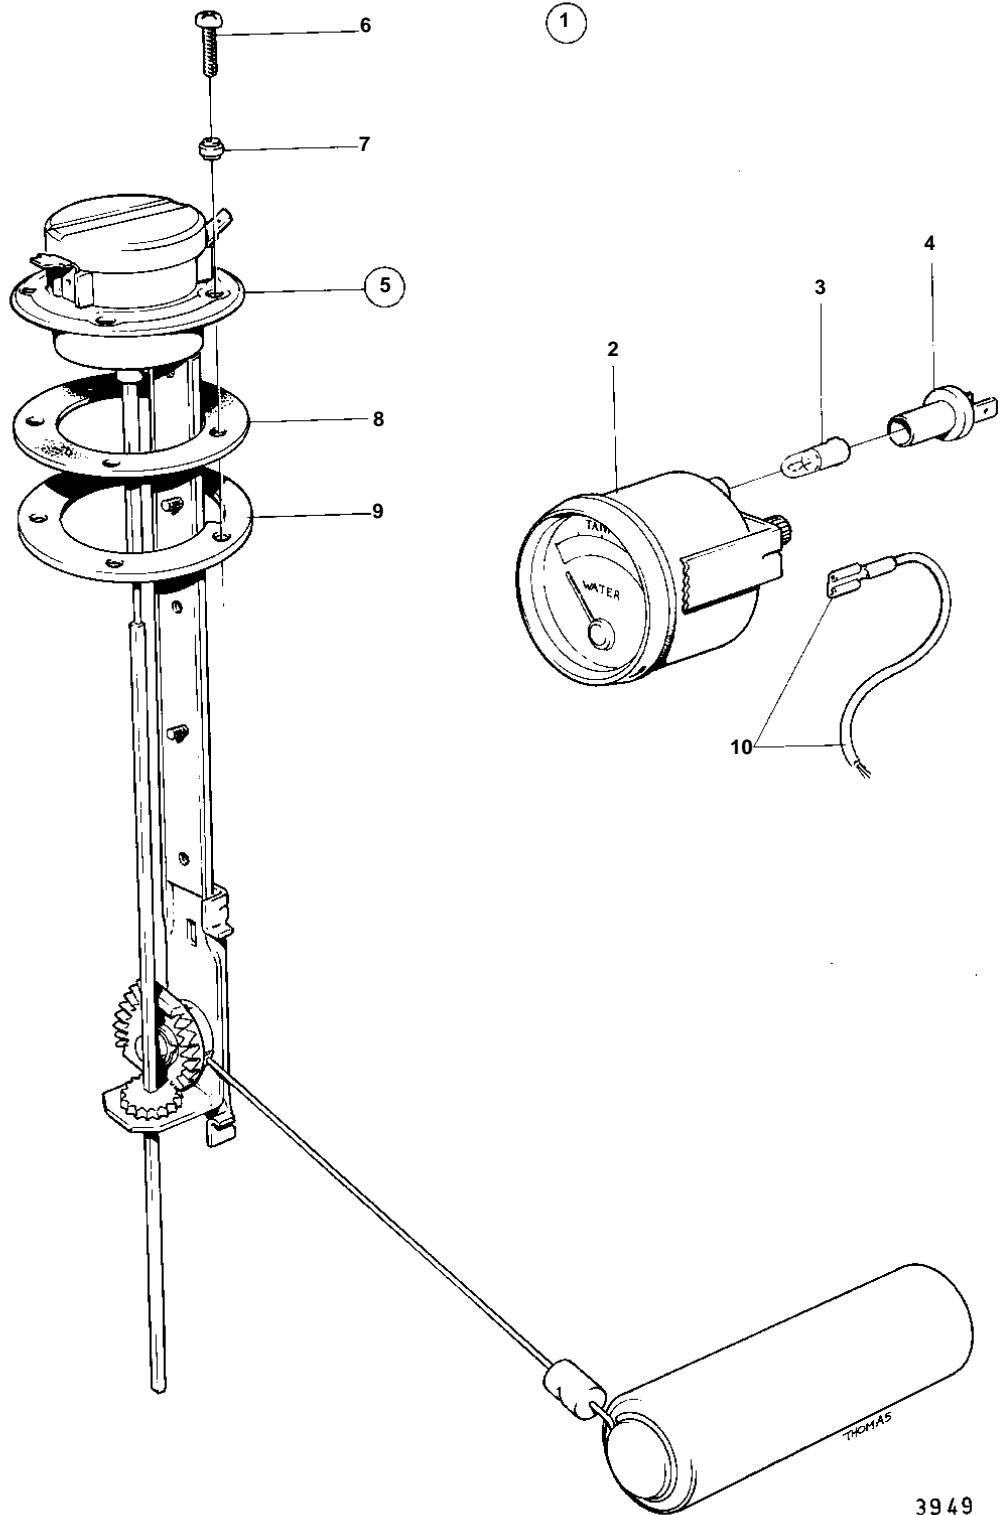

AQ200D, AQ200F

AQ200D, AQ200F

REF	PART NO.	QTY	DESCRIPTION	NOTES
1		1	Tank gauge	CENTER DRILLED.
2		1	· Tank gauge	
3	19923	1	· Bulb	
4	808175	1	· Lamp socket	
5	834389	1	· Sensor	
6	956078	4	· · Cross recessed screw	L = 16 MM
	956081	1	· · Cross recessed screw	L = 25 MM
7	834481	5	· · Gasket	
8	89865	1	· · Gasket	
9	834480	1	· · Flange	
10		X	CABLES AND CABLE TERMINALS	SEE GROUP 3