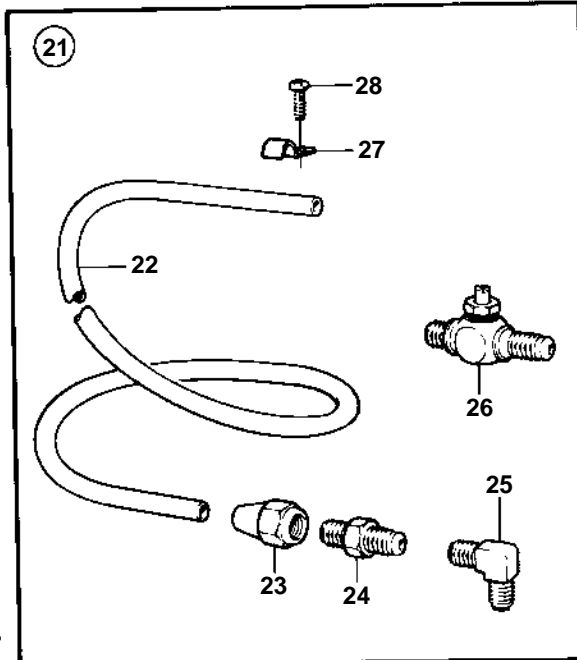

AQ200D, AQ200F

6187

AQ200D, AQ200F

REF	PART NO.	QTY	DESCRIPTION	SEE SEC.	NOTES
1	855117	1	Nipple		1/8"-27 NPTF
	855207	1	Nipple		1/4"-18 NPTF
2	829744	1	Hose connection		5/16"
	855129	1	Hose connection		5/16"
3	831630	1	Fuel hose, L=700mm		1/8"NPTF-1/2"UNF
	834899	1	Fuel hose, L=700mm		1/4"NPTF-5/8"UNF
4	845109	1	Fuel filter		5/16", 3/8"
			Bulletin 50-03	50-03-EN	Extra Fuel/Water Separators, D2010, D22
5	821094	1	• Fuel filter		
			Bulletin 50-03	50-03-EN	Extra Fuel/Water Separators, D2010, D22
6	18817	2	• Gasket		
7	191397	2	• Nipple		5/16"
	941438	2	• Nipple		3/8"
8	954322	2	• Fitting nut		5/16"
	954323	2	• Fitting nut		3/8"
9	833972	1	Water separator		5/16", 3/8"
10	833971	1	• Water separator		
11	957176	2	• Gasket		
12	191397	2	• Nipple		5/16"
	941438	2	• Nipple		3/8"
13	954322	2	• Fitting nut		5/16"
	954323	2	• Fitting nut		3/8"
14	841071	1	Fuel filter		5/16", 3/8"
15	841054	1	• Fuel filter		
16		1	• • HOUSING		
17	841162	1	• • Filter		
18		1	• • COVER		
19	190962	2	• Nipple		5/16"
	954337	2	• Nipple		3/8"
20	954322	2	• Fitting nut		5/16"
	954323	2	• Fitting nut		3/8"
21	827912	1	Fuel pipe		5/16"
			Bulletin P-23-4-3	P-23-4-3-EN	Fuel Line 5/16", Copper Pipe
22	943847	1	• Tube		5/16", L=5000MM
23	954322	3	• Fitting nut		
24	954336	2	• Nipple		
25	954343	1	• Elbow nipple		
26	824599	1	• Tap		
27	951189	15	• Clamp		
28	955139	15	• Cross recessed screw		