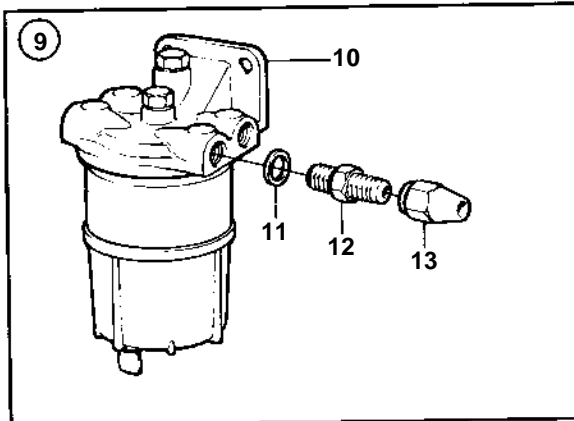

AQ200D, AQ200F

6187

AQ200D, AQ200F

REF	PART NO.	QTY	DESCRIPTION	SEE SEC.	NOTES
1	855117	1	Nipple		1/8"-27 NPTF
	855207	1	Nipple		1/4"-18 NPTF
2	829744	1	Hose connection		5/16"
	855129	1	Hose connection		5/16"
3	831630	1	Fuel hose, L=700mm		1/8"NPTF-1/2"UNF
	834899	1	Fuel hose, L=700mm		1/4"NPTF-5/8"UNF
4	845109	1	Fuel filter		5/16", 3/8"
			Bulletin 50-03	50-03-EN	Extra Fuel/Water Separators, D2010, D22
5	821094	1	• Fuel filter		
			Bulletin 50-03	50-03-EN	Extra Fuel/Water Separators, D2010, D22
6	18817	2	• Gasket		
7	191397	2	• Nipple		5/16"
	941438	2	• Nipple		3/8"
8	954322	2	• Fitting nut		5/16"
	954323	2	• Fitting nut		3/8"
9	833972	1	Water separator		5/16", 3/8"
10	833971	1	• Water separator		
11	957176	2	• Gasket		
12	191397	2	• Nipple		5/16"
	941438	2	• Nipple		3/8"
13	954322	2	• Fitting nut		5/16"
	954323	2	• Fitting nut		3/8"
14	841071	1	Fuel filter		5/16", 3/8"
15	841054	1	• Fuel filter		
16		1	• • HOUSING		
17	841162	1	• • Filter		
18		1	• • COVER		
19	190962	2	• Nipple		5/16"
	954337	2	• Nipple		3/8"
20	954322	2	• Fitting nut		5/16"
	954323	2	• Fitting nut		3/8"
21	827912	1	Fuel pipe		5/16"
			Bulletin P-23-4-3	P-23-4-3-EN	Fuel Line 5/16", Copper Pipe
22	943847	1	• Tube		5/16", L=5000MM
23	954322	3	• Fitting nut		
24	954336	2	• Nipple		
25	954343	1	• Elbow nipple		
26	824599	1	• Tap		
27	951189	15	• Clamp		
28	955139	15	• Cross recessed screw		