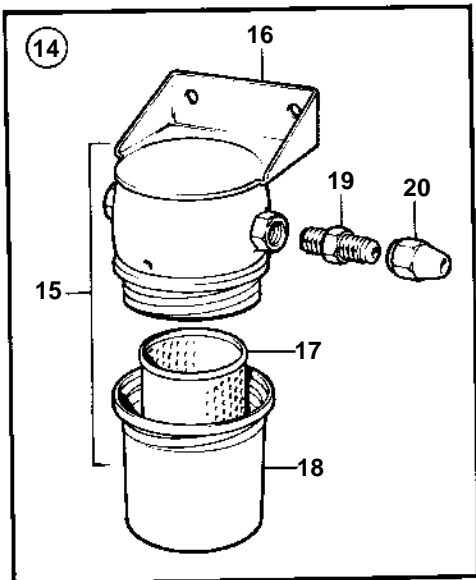

AQ200D, AQ200F

6187

AQ200D, AQ200F

REF	PART NO.	QTY	DESCRIPTION	SEE SEC.	NOTES
1	855117	1	Nipple		1/8"-27 NPTF
	855207	1	Nipple		1/4"-18 NPTF
2	829744	1	Hose connection		5/16"
	855129	1	Hose connection		5/16"
3	831630	1	Fuel hose, L=700mm		1/8"NPTF-1/2"UNF
	834899	1	Fuel hose, L=700mm		1/4"NPTF-5/8"UNF
4	845109	1	Fuel filter		5/16", 3/8"
			Bulletin 50-03	50-03-EN	Extra Fuel/Water Separators, D2010, D22
5	821094	1	• Fuel filter		
			Bulletin 50-03	50-03-EN	Extra Fuel/Water Separators, D2010, D22
6	18817	2	• Gasket		
7	191397	2	• Nipple		5/16"
	941438	2	• Nipple		3/8"
8	954322	2	• Fitting nut		5/16"
	954323	2	• Fitting nut		3/8"
9	833972	1	Water separator		5/16", 3/8"
10	833971	1	• Water separator		
11	957176	2	• Gasket		
12	191397	2	• Nipple		5/16"
	941438	2	• Nipple		3/8"
13	954322	2	• Fitting nut		5/16"
	954323	2	• Fitting nut		3/8"
14	841071	1	Fuel filter		5/16", 3/8"
15	841054	1	• Fuel filter		
16		1	• • HOUSING		
17	841162	1	• • Filter		
18		1	• • COVER		
19	190962	2	• Nipple		5/16"
	954337	2	• Nipple		3/8"
20	954322	2	• Fitting nut		5/16"
	954323	2	• Fitting nut		3/8"
21	827912	1	Fuel pipe		5/16"
			Bulletin P-23-4-3	P-23-4-3-EN	Fuel Line 5/16", Copper Pipe
22	943847	1	• Tube		5/16", L=5000MM
23	954322	3	• Fitting nut		
24	954336	2	• Nipple		
25	954343	1	• Elbow nipple		
26	824599	1	• Tap		
27	951189	15	• Clamp		
28	955139	15	• Cross recessed screw		