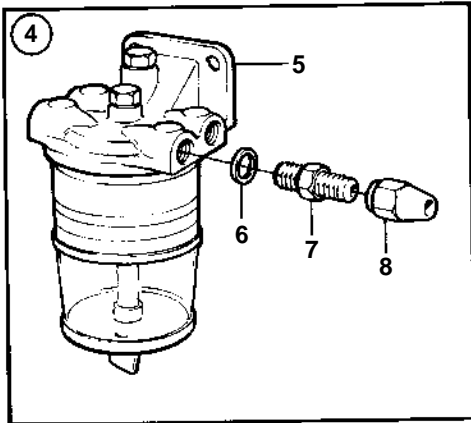

AQ200D, AQ200F

6187

AQ200D, AQ200F

REF	PART NO.	QTY	DESCRIPTION	SEE SEC.	NOTES
1	855117	1	Nipple		1/8"-27 NPTF
	855207	1	Nipple		1/4"-18 NPTF
2	829744	1	Hose connection		5/16"
	855129	1	Hose connection		5/16"
3	831630	1	Fuel hose, L=700mm		1/8"NPTF-1/2"UNF
	834899	1	Fuel hose, L=700mm		1/4"NPTF-5/8"UNF
4	845109	1	Fuel filter		5/16", 3/8"
			Bulletin 50-03	50-03-EN	Extra Fuel/Water Separators, D2010, D22
5	821094	1	• Fuel filter		
			Bulletin 50-03	50-03-EN	Extra Fuel/Water Separators, D2010, D22
6	18817	2	• Gasket		
7	191397	2	• Nipple		5/16"
	941438	2	• Nipple		3/8"
8	954322	2	• Fitting nut		5/16"
	954323	2	• Fitting nut		3/8"
9	833972	1	Water separator		5/16", 3/8"
10	833971	1	• Water separator		
11	957176	2	• Gasket		
12	191397	2	• Nipple		5/16"
	941438	2	• Nipple		3/8"
13	954322	2	• Fitting nut		5/16"
	954323	2	• Fitting nut		3/8"
14	841071	1	Fuel filter		5/16", 3/8"
15	841054	1	• Fuel filter		
16		1	• • HOUSING		
17	841162	1	• • Filter		
18		1	• • COVER		
19	190962	2	• Nipple		5/16"
	954337	2	• Nipple		3/8"
20	954322	2	• Fitting nut		5/16"
	954323	2	• Fitting nut		3/8"
21	827912	1	Fuel pipe		5/16"
			Bulletin P-23-4-3	P-23-4-3-EN	Fuel Line 5/16", Copper Pipe
22	943847	1	• Tube		5/16", L=5000MM
23	954322	3	• Fitting nut		
24	954336	2	• Nipple		
25	954343	1	• Elbow nipple		
26	824599	1	• Tap		
27	951189	15	• Clamp		
28	955139	15	• Cross recessed screw		