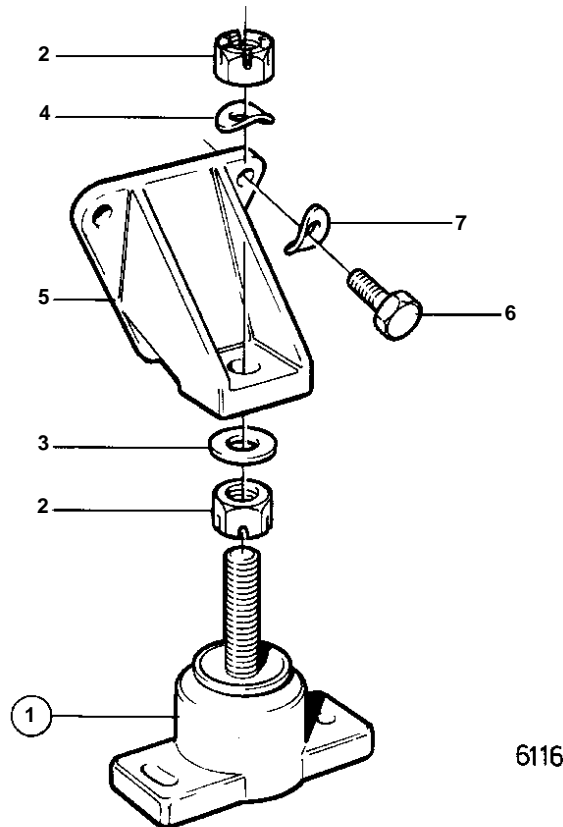

AQ200D

6116

AQ200D

REF	PART NO.	QTY	DESCRIPTION
1	835449	2	Rubber cushion
2	944236	4	· Lock nut
3	955900	2	Washer
4	941912	2	Spring washer
5	835459	2	Engine mountings
6	955535	6	Hexagon screw
7	942336	6	Spring washer