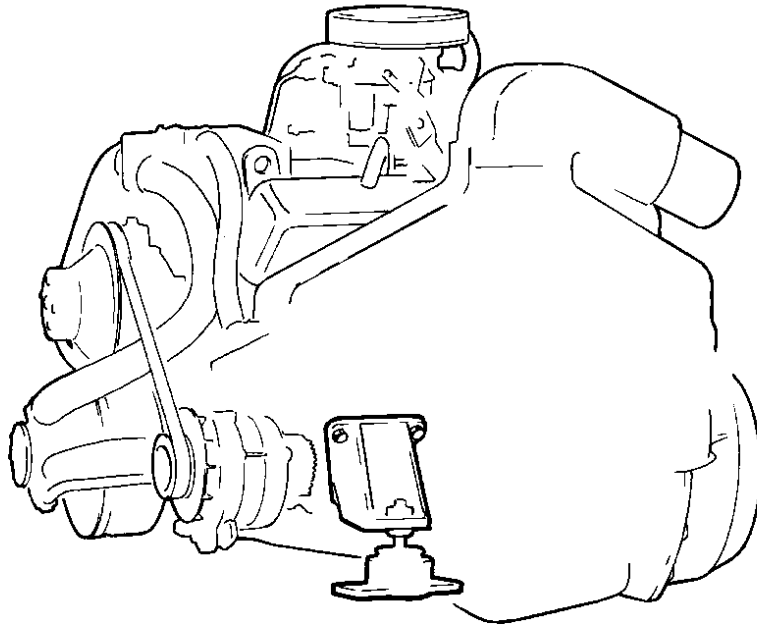

AQ200D

6116

AQ200D

REF	PART NO.	QTY	DESCRIPTION
1	835449	2	Rubber cushion
2	944236	4	· Lock nut
3	955900	2	Washer
4	941912	2	Spring washer
5	835459	2	Engine mountings
6	955535	6	Hexagon screw
7	942336	6	Spring washer