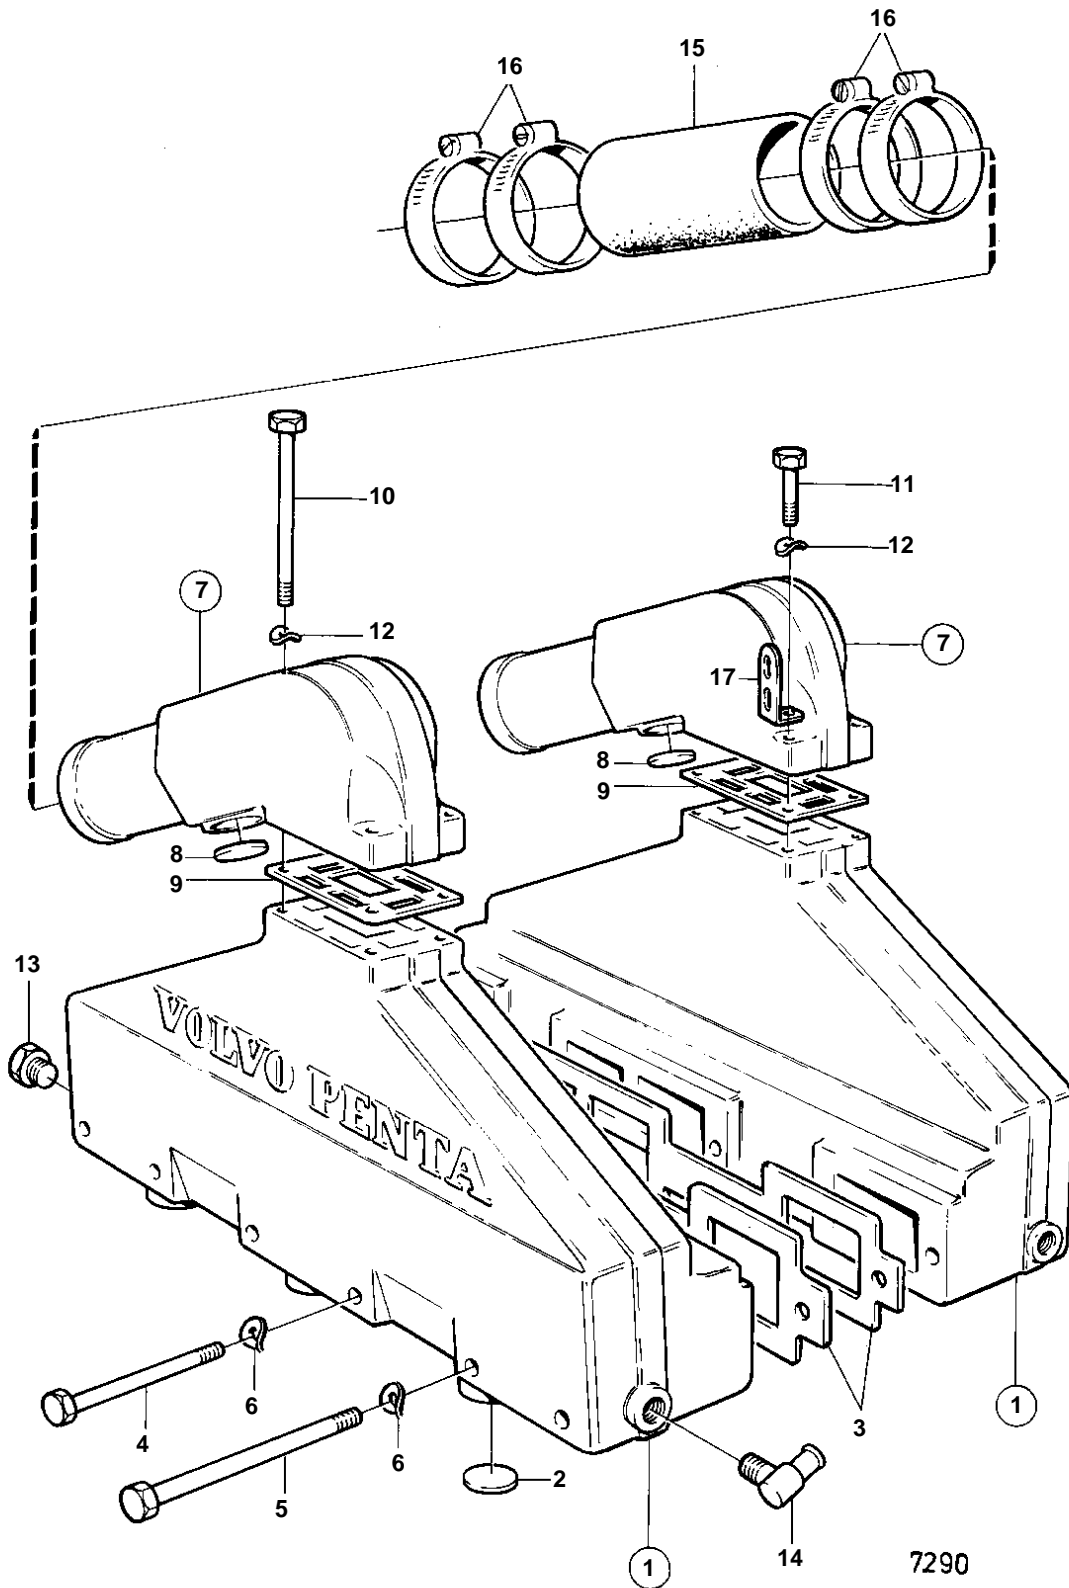

AQ200F

AQ200F

REF	PART NO.	QTY	DESCRIPTION	SEE SEC.	NOTES
1	835804	2	Exhaust pipe		
2	192211	6	Expansion plug		
3	835966	2	Gasket		
4	942268	10	Hexagon screw		
5	942547	2	Hexagon screw		
6	942336	12	Spring washer		
7	855384	2	Exhaust riser		
8	192211	2	Expansion plug		
9	835908	2	Gasket		
10	959794	4	Hexagon screw		
11	940186	4	Hexagon screw		
12	941907	8	Spring washer		
13	192154	2	Plug		
14	961610	2	Hose nipple	17060	
15	855388	2	Exhaust hose, HOSE		FOR ENGINE WITH DRIVE UNIT 290., L = 2X130 MM SEE GROUP 4A
16	853012	8	Hose clamp		
17	965552	1	Bracket		