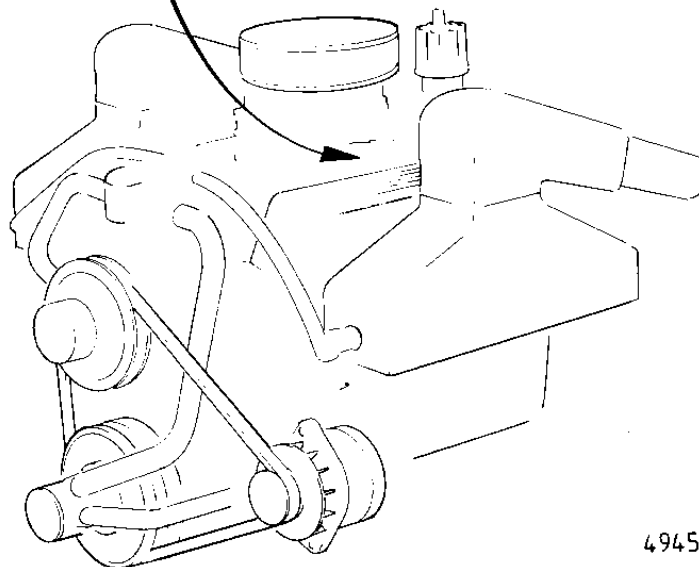

AQ200D

**AQ200D**

REF	PART NO.	QTY	DESCRIPTION	NOTES
1		X	ENGINE SPEED CONTROL	SEE GROUP 9
2	834703	1	Bracket	SEE GROUP 3
3	940159	2	Hexagon screw	
4	941907	2	Spring washer	
5	418531	4	Washer	
6	403877	4	Rubber bushing	
7	403894	2	Spacer sleeve	
8		X	CONTROL CABLE	SEE GROUP 9
9	804274	1	Tension spring	
10	834763	1	Intermediate lever	SEE GROUP 9
11	955844	2	Hexagon nut	SEE GROUP 9