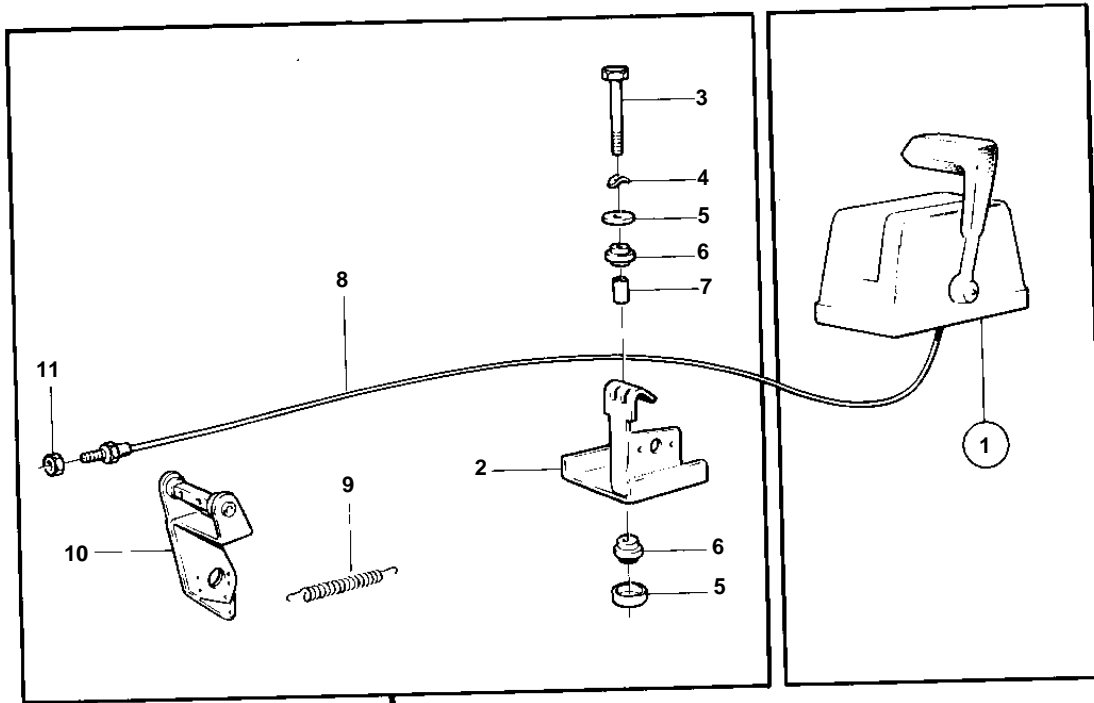

AQ200D

**AQ200D**

REF	PART NO.	QTY	DESCRIPTION	NOTES
1		X	ENGINE SPEED CONTROL	SEE GROUP 9
2	834703	1	Bracket	SEE GROUP 3
3	940159	2	Hexagon screw	
4	941907	2	Spring washer	
5	418531	4	Washer	
6	403877	4	Rubber bushing	
7	403894	2	Spacer sleeve	
8		X	CONTROL CABLE	SEE GROUP 9
9	804274	1	Tension spring	
10	834763	1	Intermediate lever	SEE GROUP 9
11	955844	2	Hexagon nut	SEE GROUP 9