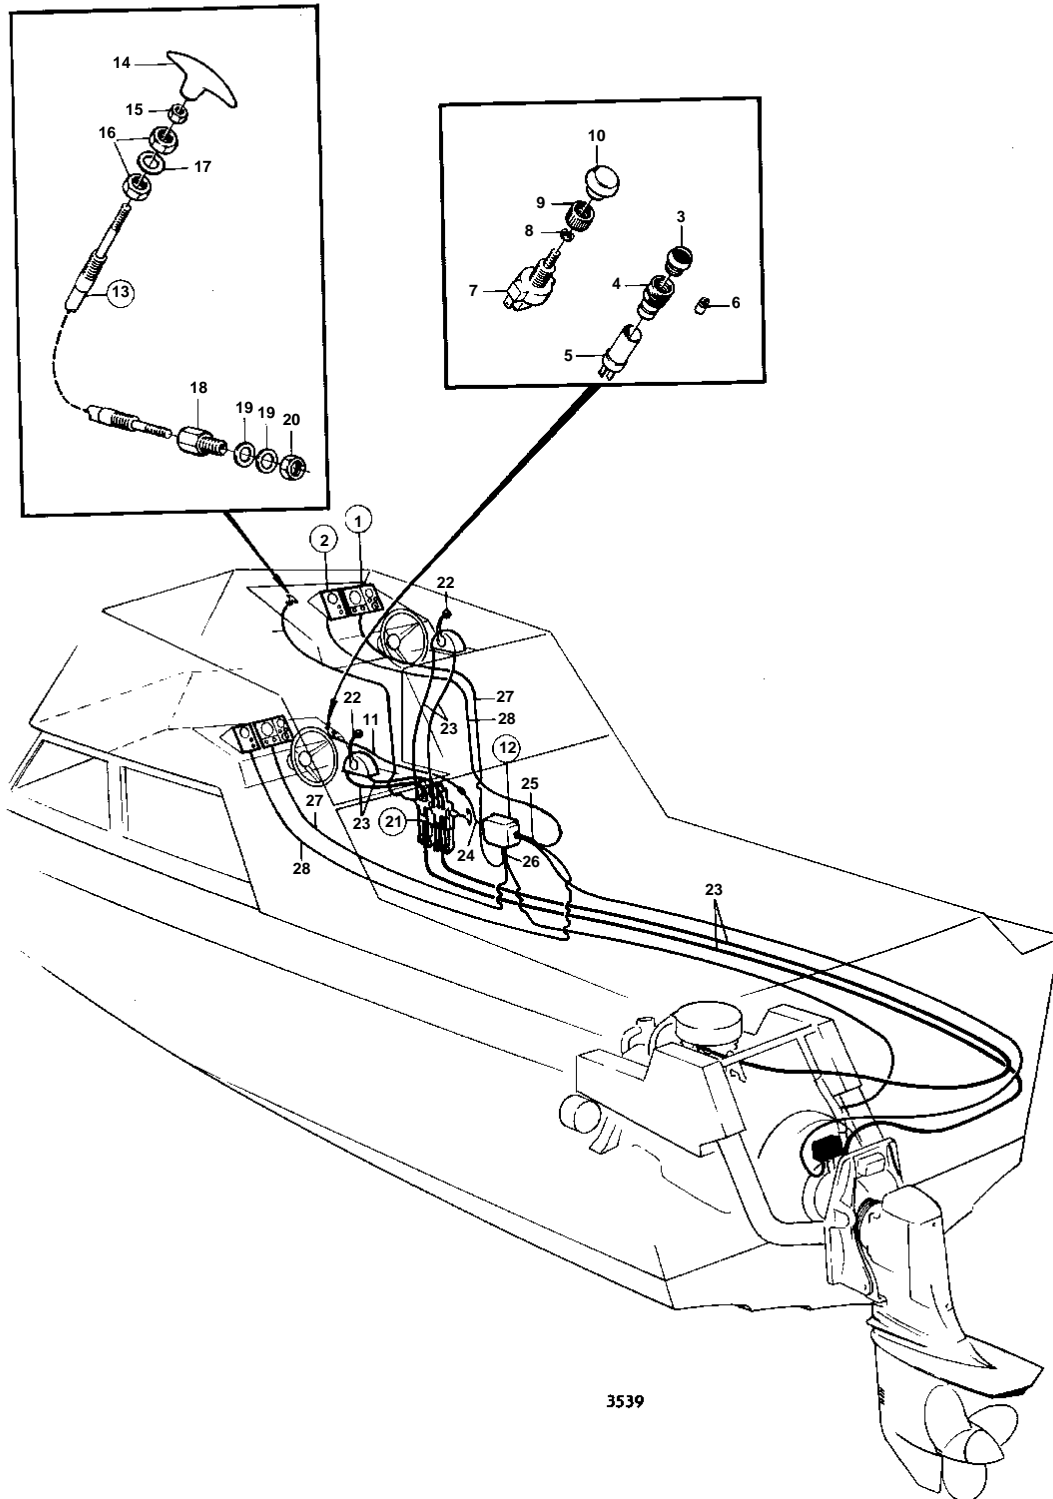

AQ200C, AQ225C, AQ255A

3539

AQ200C, AQ225C, AQ255A

REF	PART NO.	QTY	DESCRIPTION	SEE SEC.	NOTES
1		2	INSTRUMENT PANEL		SEE GROUP 3
2		2	Instrument panel		
3	827766	2	Lens		
4	819350	2	Sleeve		
5	808175	2	Lamp socket		
6	19923	2	Bulb		12V
7		2	Switch		
8		2	E-circlip		
9	843002	2	Nut		
10		2	Knob		
11		2	Cable trunk		
12		2	Junction box		
13		1	Push pull control		L = 3300 MM
14	829241	1	· Handle		
15	955844	1	· Hexagon nut		
16	955857	2	· Hexagon nut		
17	955950	1	· Toothed washer		
18	829070	1	Cable lock		
19	955894	2	Washer		
20	950363	1	Lock nut		
21		1	Collector		USED WHEN 2EA COOLING WATER INTAKE 828244 ARE INSTALLED., AQ200C
		1	Collector		LONG HUB., AQ225C, AQ255A
22		X	CONTROL	13153	
23		X	CONTROL CABLES	13148	
24		2	Cable trunk		
25		2	Cable trunk		
26		2	Cable trunk		
27		2	CABLE UNIT		SEE GROUP 3
28	839426	2	Cable	13151	