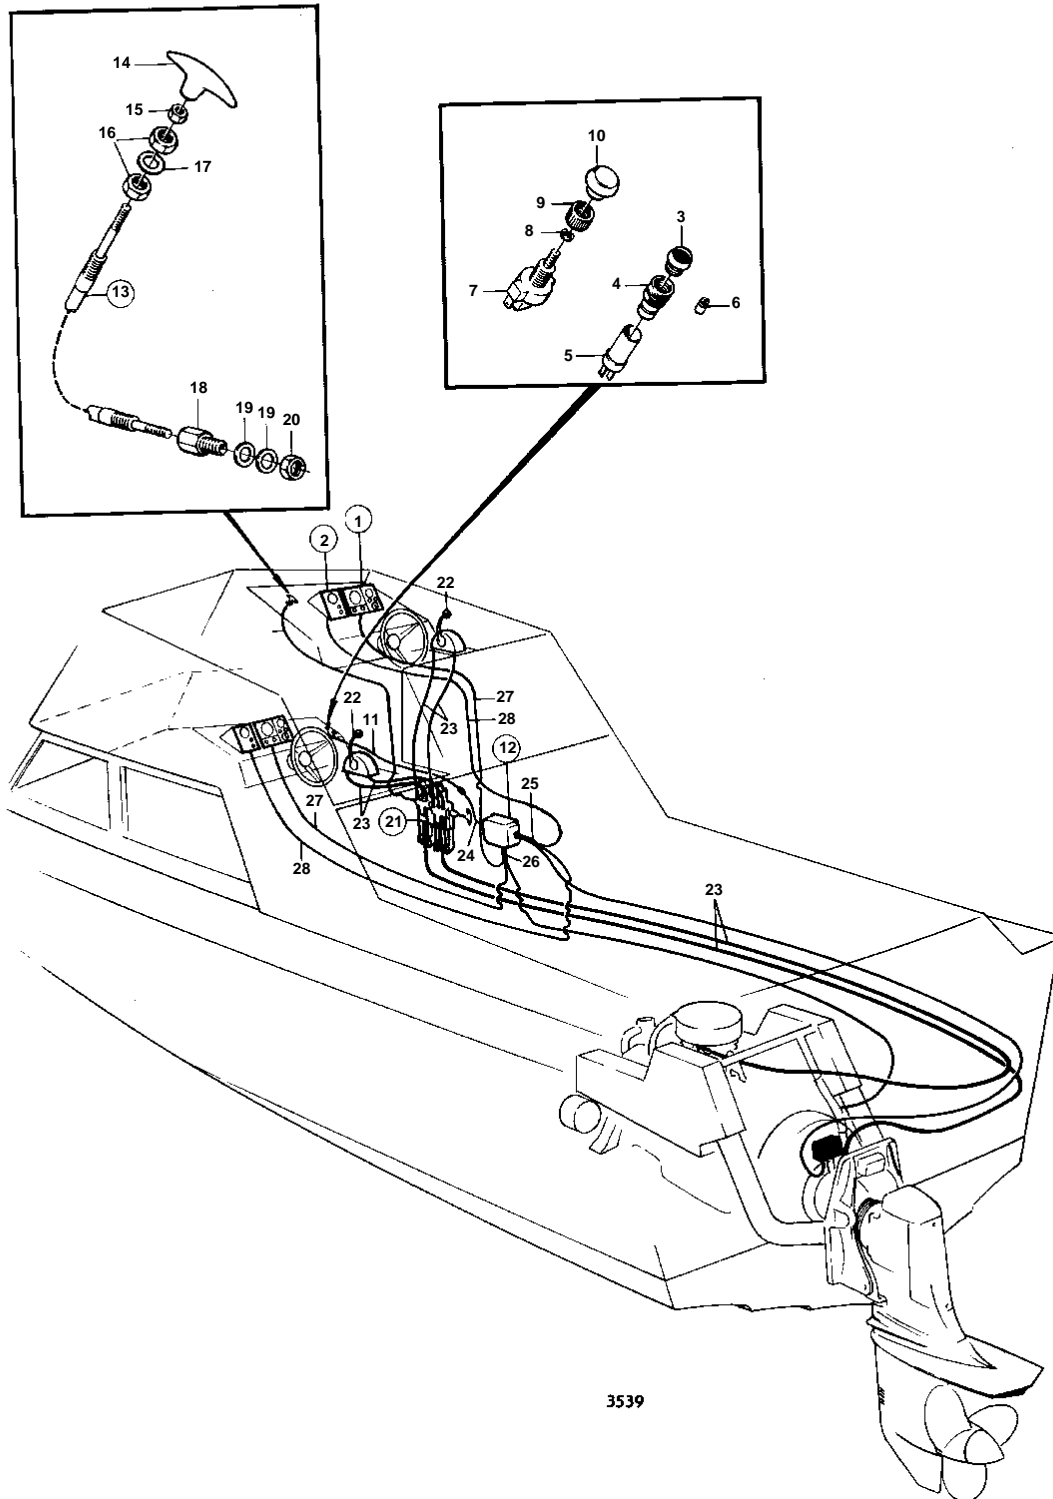

AQ200C, AQ225C, AQ255A

3539

AQ200C, AQ225C, AQ255A

REF	PART NO.	QTY	DESCRIPTION	SEE SEC.	NOTES
1		1	INSTRUMENT PANEL		SEE GROUP 3
2		1	Instrument panel		
				13151	
3	827766	1	Lens		
4	819350	1	Sleeve		
5	808175	1	Lamp socket		
6	19923	1	Bulb		12V
7		1	Switch		
8		1	E-circlip		
9	843002	1	Nut		
10		1	Knob		
11		1	Cable trunk		
12		1	Junction box		
				13144	
13		1	Push pull control		L = 3300 MM
14	829241	1	· Handle		
15	955844	1	· Hexagon nut		
16	955857	2	· Hexagon nut		
17	955950	1	· Toothed washer		
18	829070	1	Cable lock		
19	955894	2	Washer		
20	950363	1	Lock nut		
21		1			REPLACED BY 1EA 844280, 1EA 844279., AQ200C NOT INCLUDED IN 828244., AQ225C, AQ255A
		1		13142	
22		X	CONTROL	13153	
				13141	
23		X	CONTROL CABLES	13148	
24		1	Cable trunk		
25		1	Cable trunk		
26		1	Cable trunk		
27		1	CABLE UNIT		SEE GROUP 3
28	839426	1	Cable	13151	